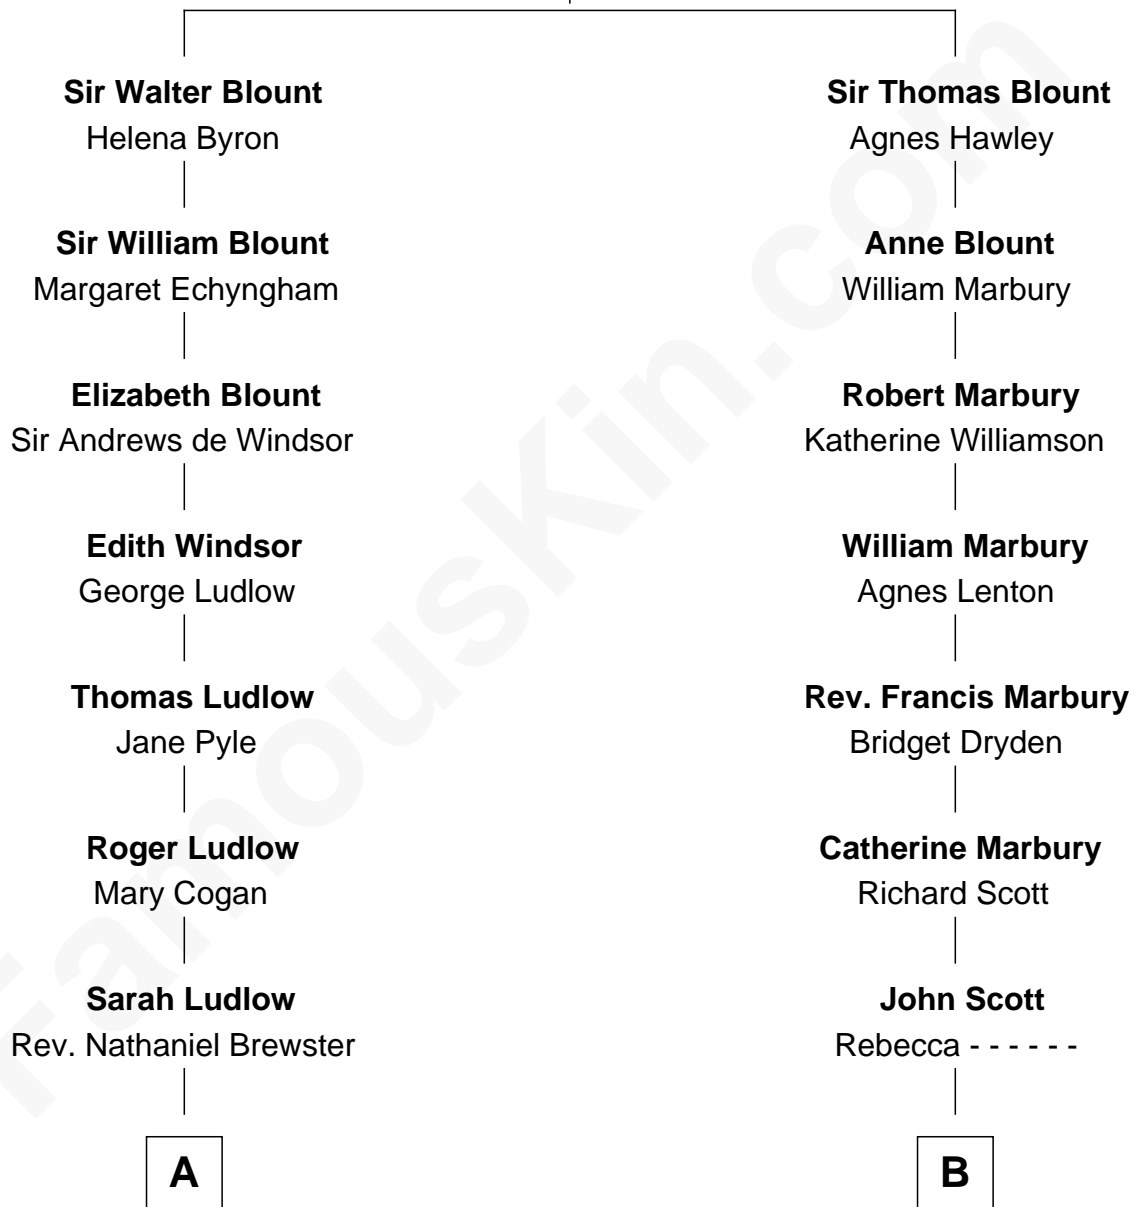

FamousKin.com Relationship Chart of

Jordan Peele

TV and Movie Actor

15th cousin 2 times removed of

Amelia Earhart

Aviation Pioneer

Sir Thomas Blount
Margaret de Gresley

A

Hannah Brewster
Samuel Thompson

Jonathan Thompson
Mary Woodhull

Hannah Thompson
Benajah Strong

Samuel Strong
Ruth Carll

Ellis Strong
Mary Jackson

Elbert Strong
Maria Louise Marshall

Walter Robbins Strong
Nettie Wicks