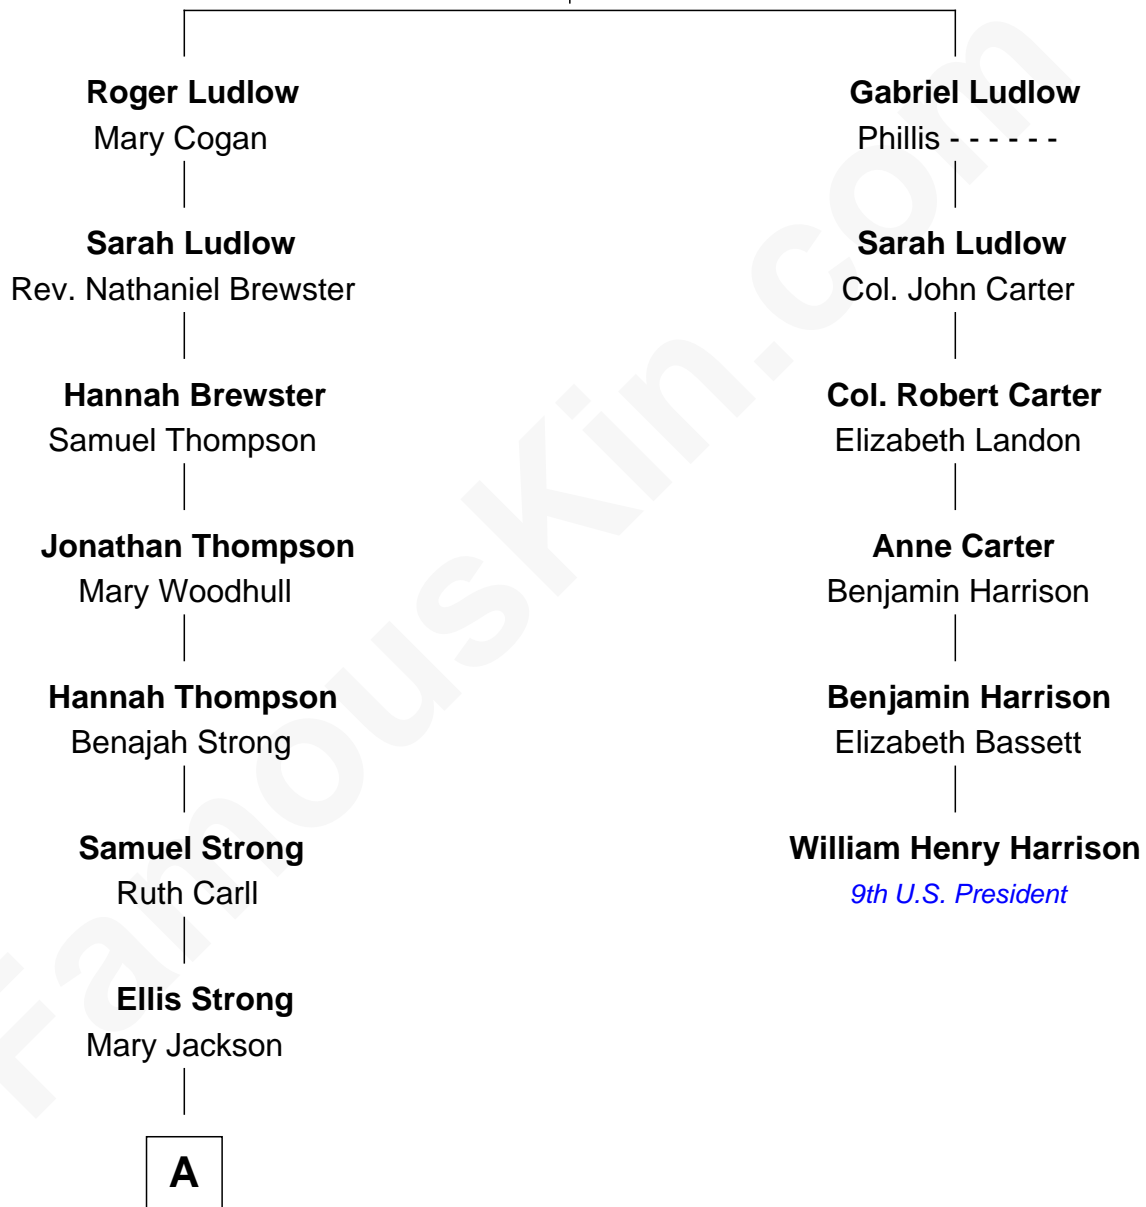

FamousKin.com Relationship Chart of

Jordan Peele

TV and Movie Actor

5th cousin 7 times removed of

William Henry Harrison

9th U.S. President

Thomas Ludlow

Jane Pyle

A

—
Elbert Strong

Maria Louise Marshall

—
Walter Robbins Strong

Nettie Wicks

—
Louise Strong

Everett Sidney Taylor

—
Josephine Helen Taylor