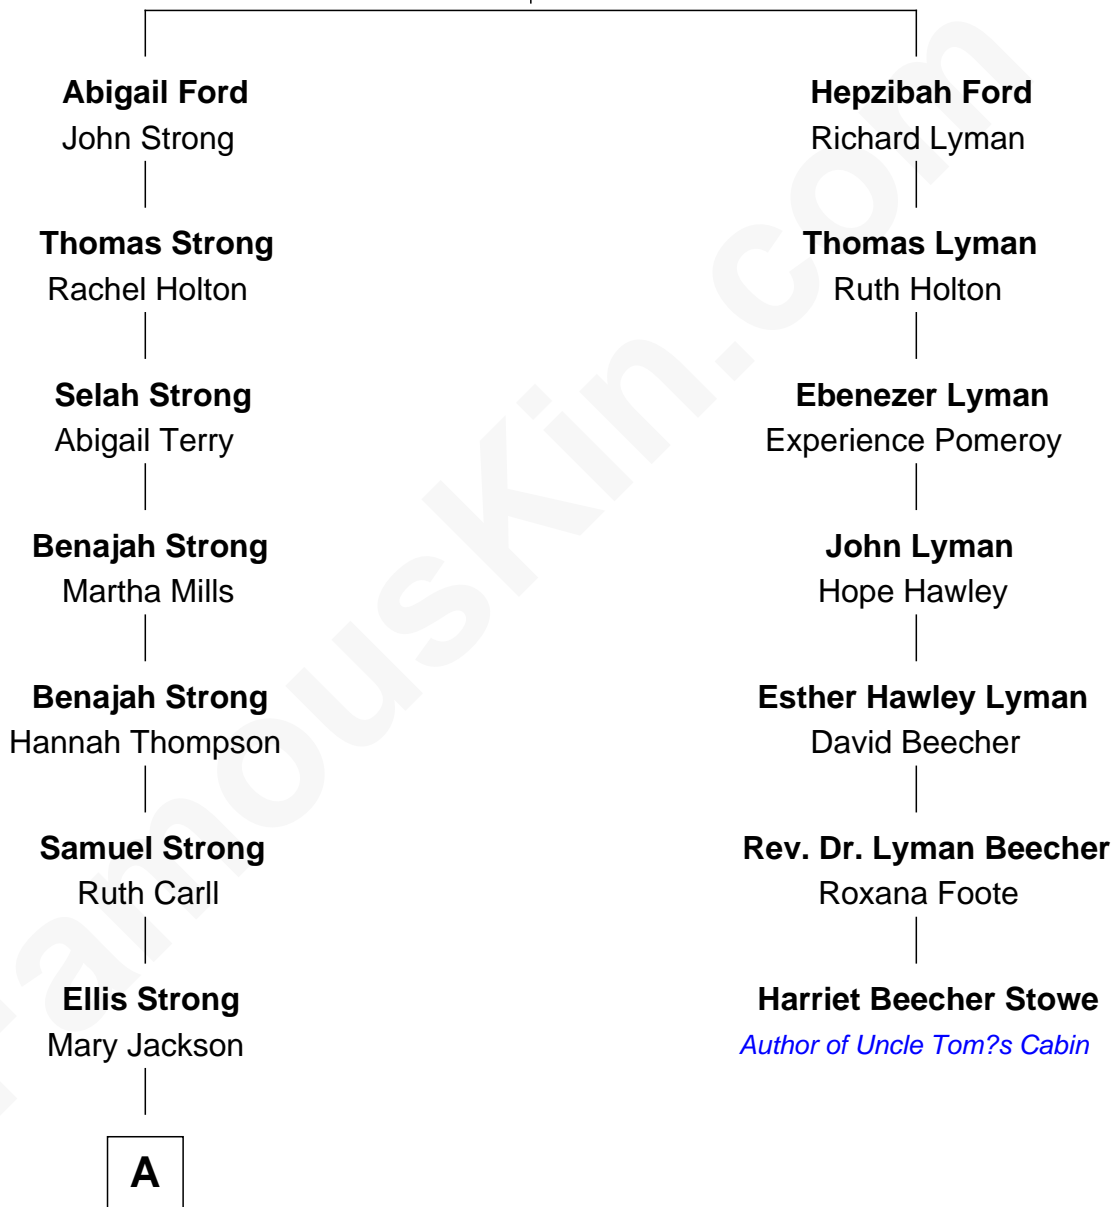

# FamousKin.com Relationship Chart of

**Jordan Peele**

*TV and Movie Actor*

6th cousin 6 times removed of

**Harriet Beecher Stowe**

*Author of Uncle Tom's Cabin*

**Thomas Ford**  
Elizabeth Charde

**A**

—  
**Elbert Strong**

Maria Louise Marshall

—  
**Walter Robbins Strong**

Nettie Wicks

—  
**Louise Strong**

Everett Sidney Taylor

—  
**Josephine Helen Taylor**

Earl Haworth Williams

—  
**Lucinda J. Williams**

Hayward Peele

—  
**Jordan Peele**

*TV and Movie Actor*