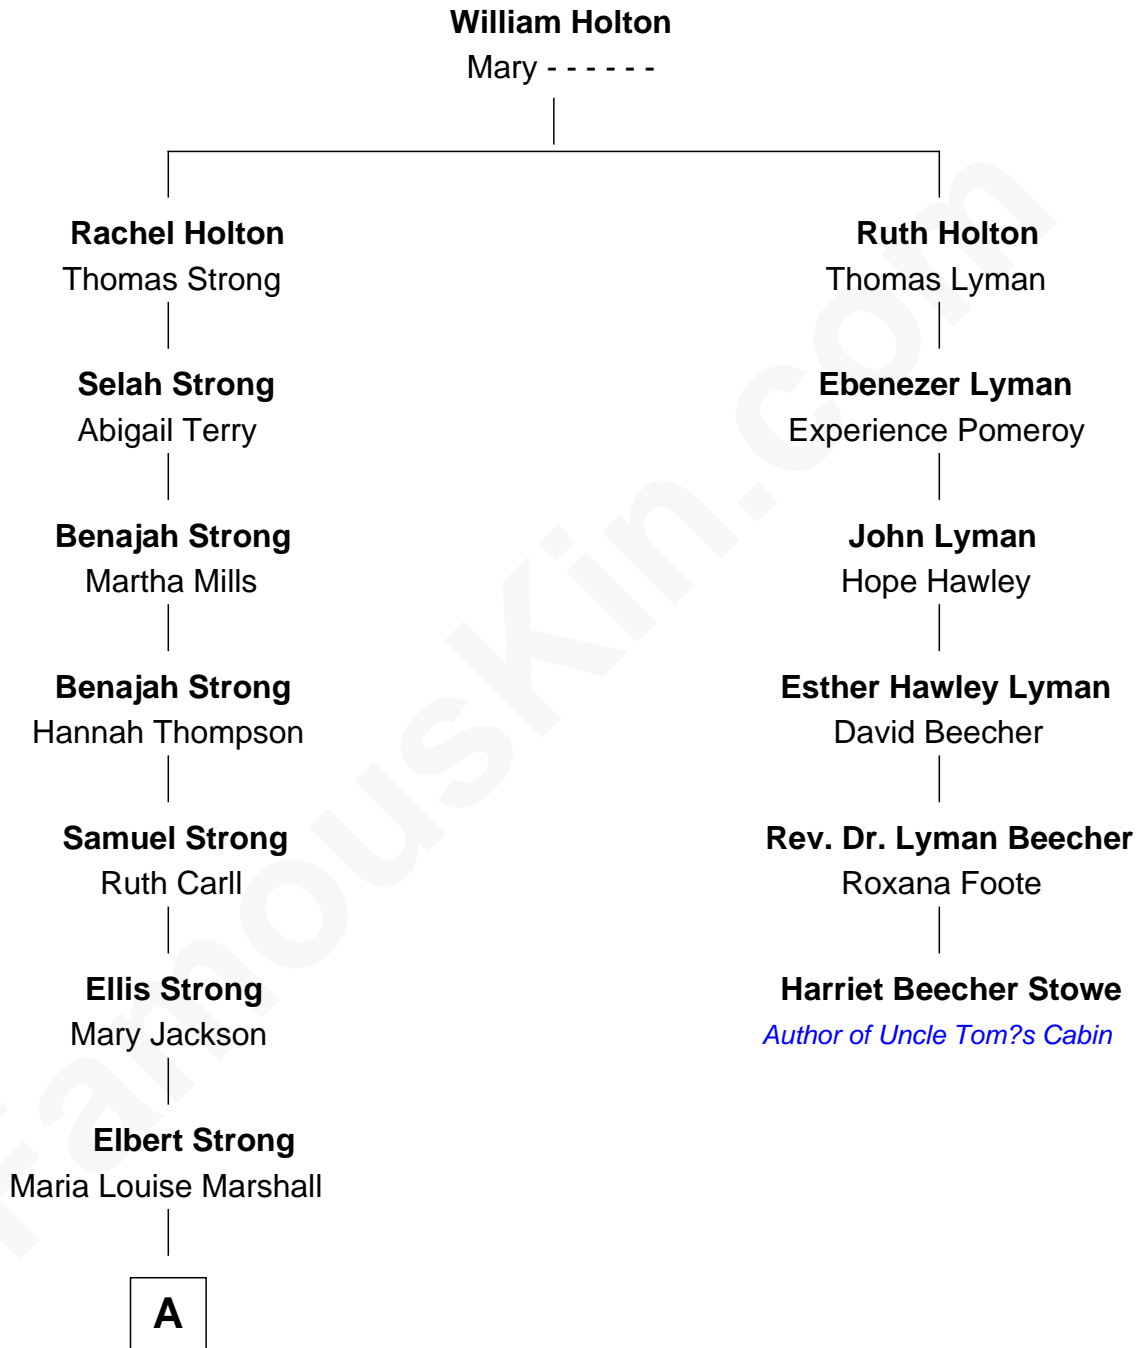

# FamousKin.com Relationship Chart of

**Jordan Peele**

*TV and Movie Actor*

5th cousin 6 times removed of

**Harriet Beecher Stowe**

*Author of Uncle Tom's Cabin*

**A**

—  
**Walter Robbins Strong**

Nettie Wicks

—  
**Louise Strong**

Everett Sidney Taylor

—  
**Josephine Helen Taylor**

Earl Haworth Williams

—  
**Lucinda J. Williams**

Hayward Peele

—  
**Jordan Peele**