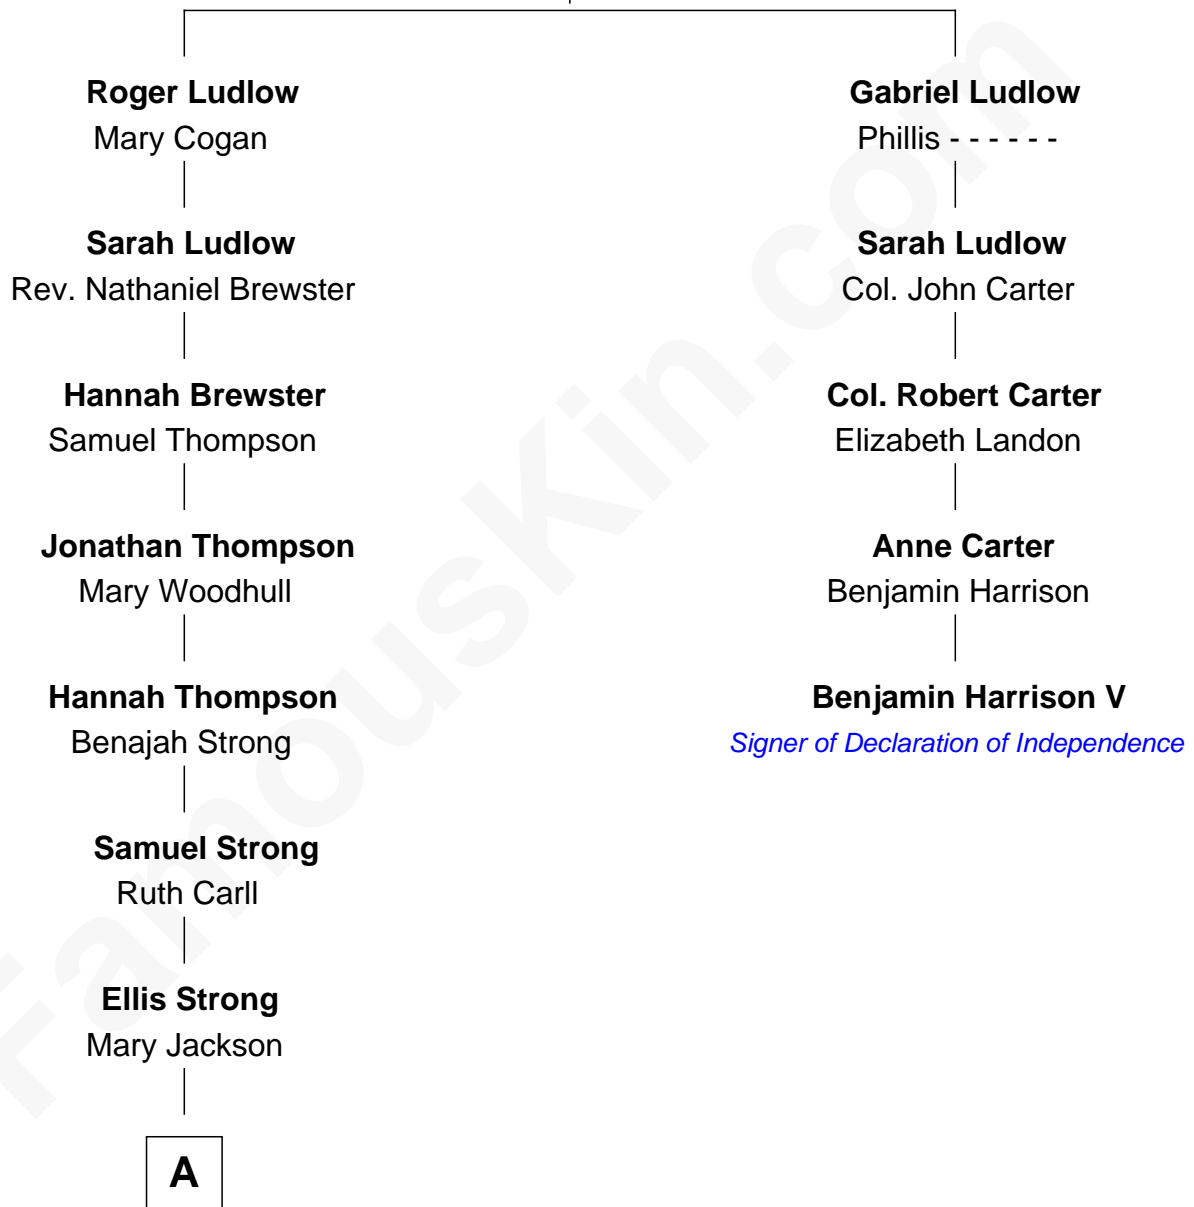

FamousKin.com Relationship Chart of

Jordan Peele

TV and Movie Actor

4th cousin 8 times removed of

Benjamin Harrison V

Signer of the Declaration of Independence

Thomas Ludlow

Jane Pyle

A

—
Elbert Strong

Maria Louise Marshall

—
Walter Robbins Strong

Nettie Wicks

—
Louise Strong

Everett Sidney Taylor

—
Josephine Helen Taylor