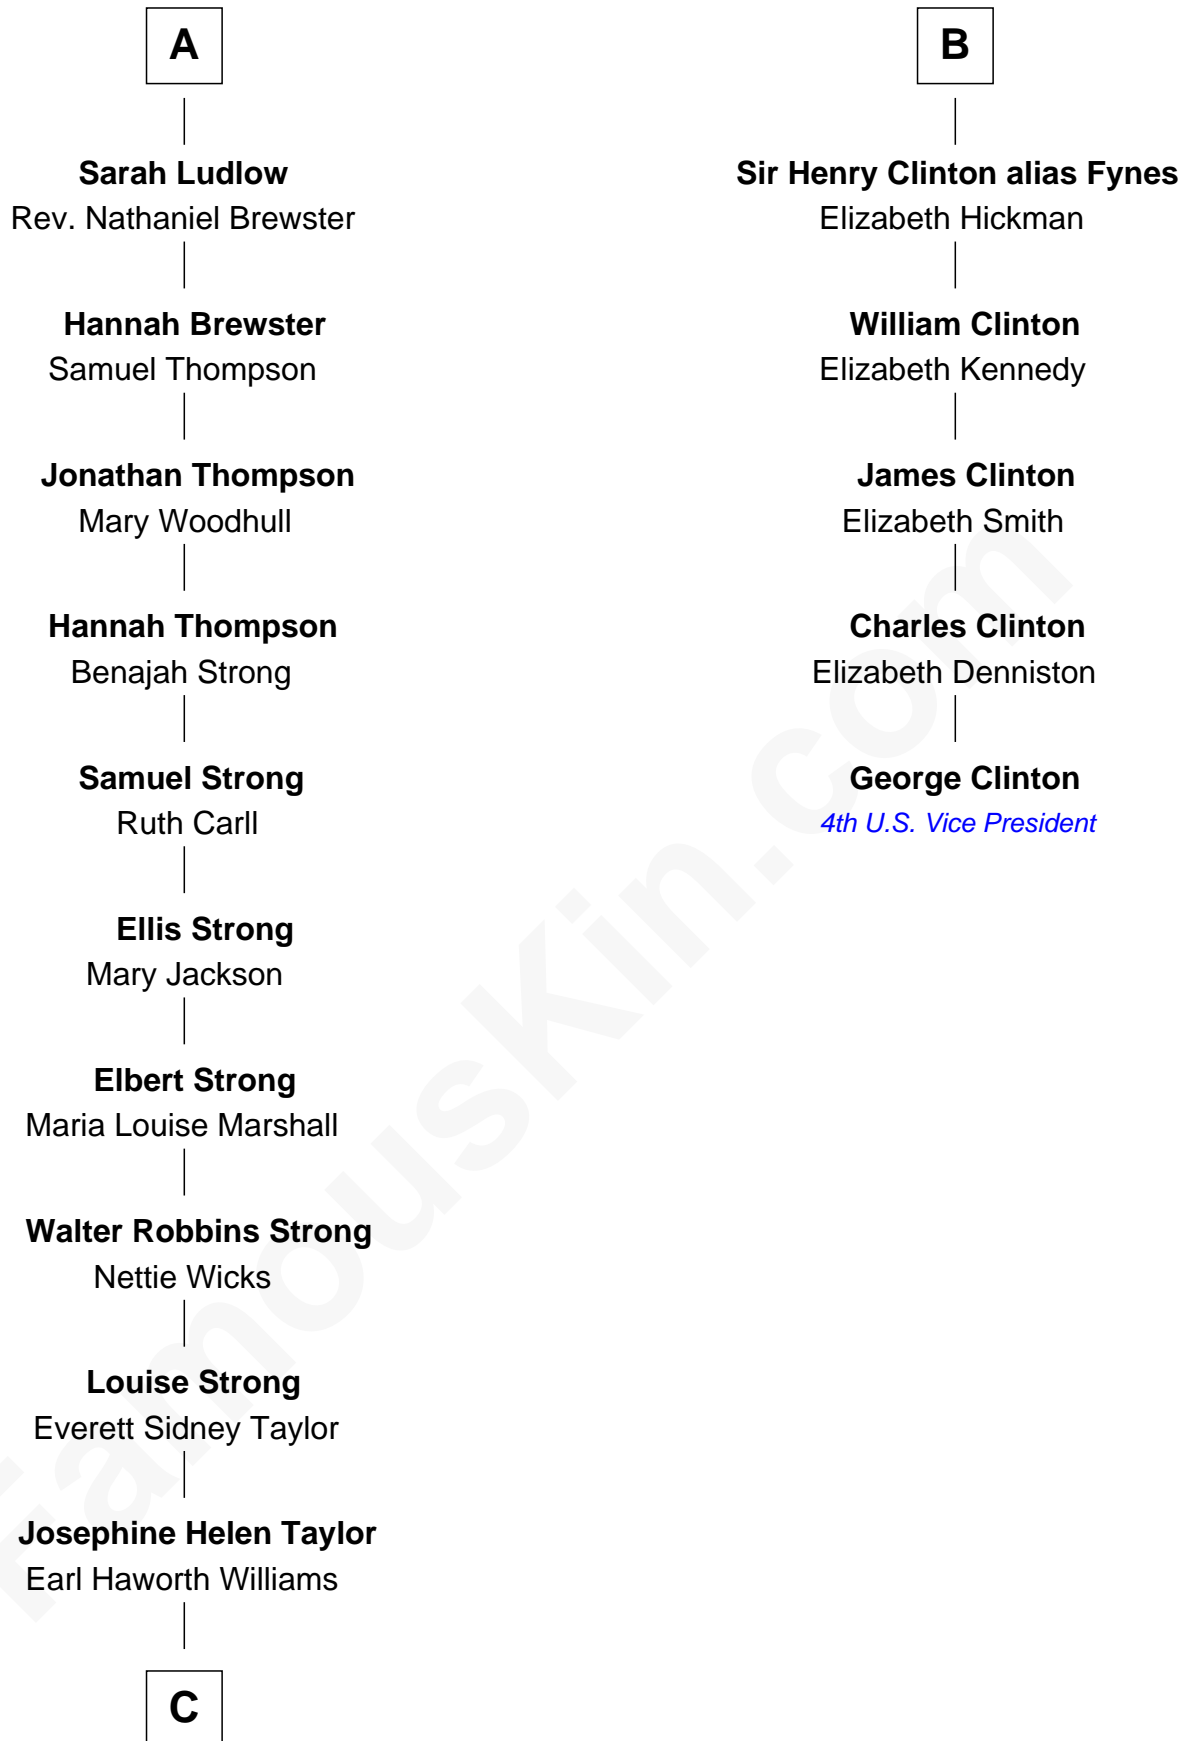

FamousKin.com Relationship Chart of

Jordan Peele

TV and Movie Actor

11th cousin 7 times removed of

George Clinton

4th U.S. Vice President

Sir Walter Blount

Sancha de Ayala

William Stourton

Ursula Stourton

Sir Edward Clinton

Sir Henry Clinton

Elizabeth Morrison

B

C

—
Lucinda J. Williams