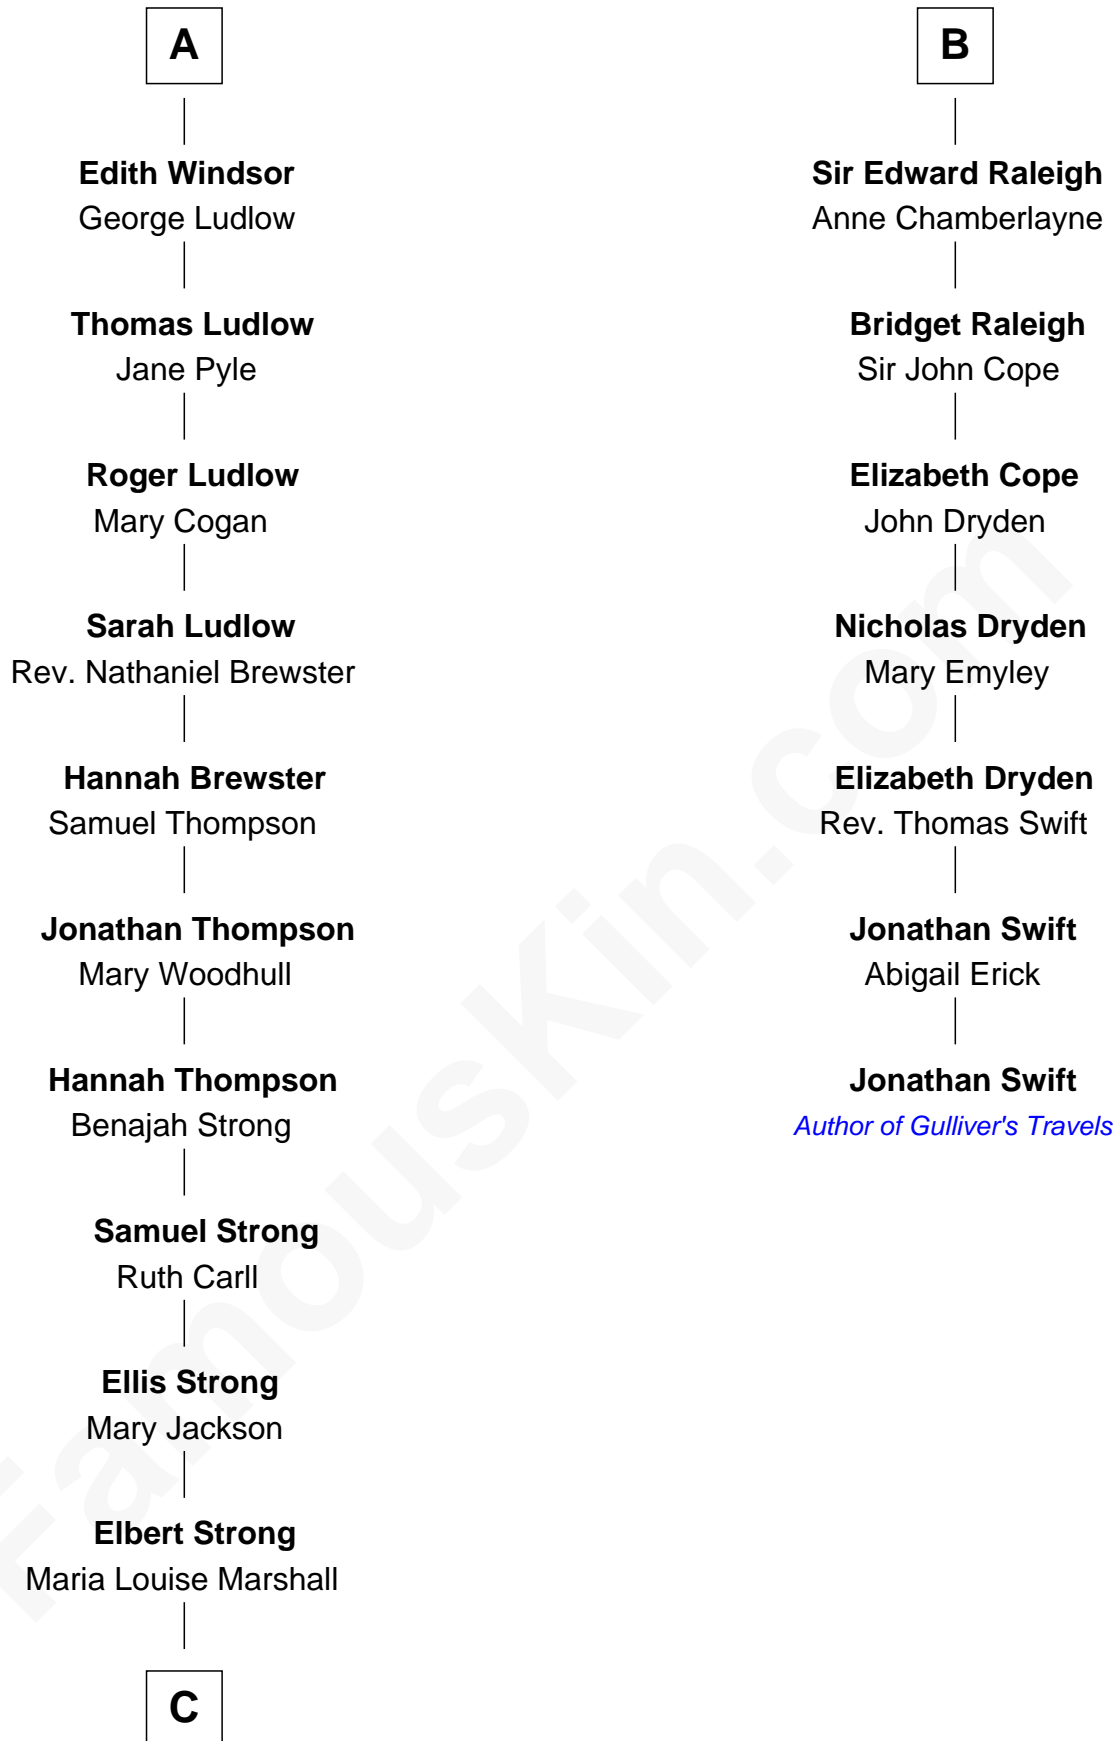

FamousKin.com Relationship Chart of

Jordan Peele

TV and Movie Actor

13th cousin 8 times removed of

Jonathan Swift

Author of Gulliver's Travels

Humphrey de Bohun

Elizabeth Plantagenet

C

—
Walter Robbins Strong

Nettie Wicks

—
Louise Strong

Everett Sidney Taylor

—
Josephine Helen Taylor

Earl Haworth Williams

—
Lucinda J. Williams