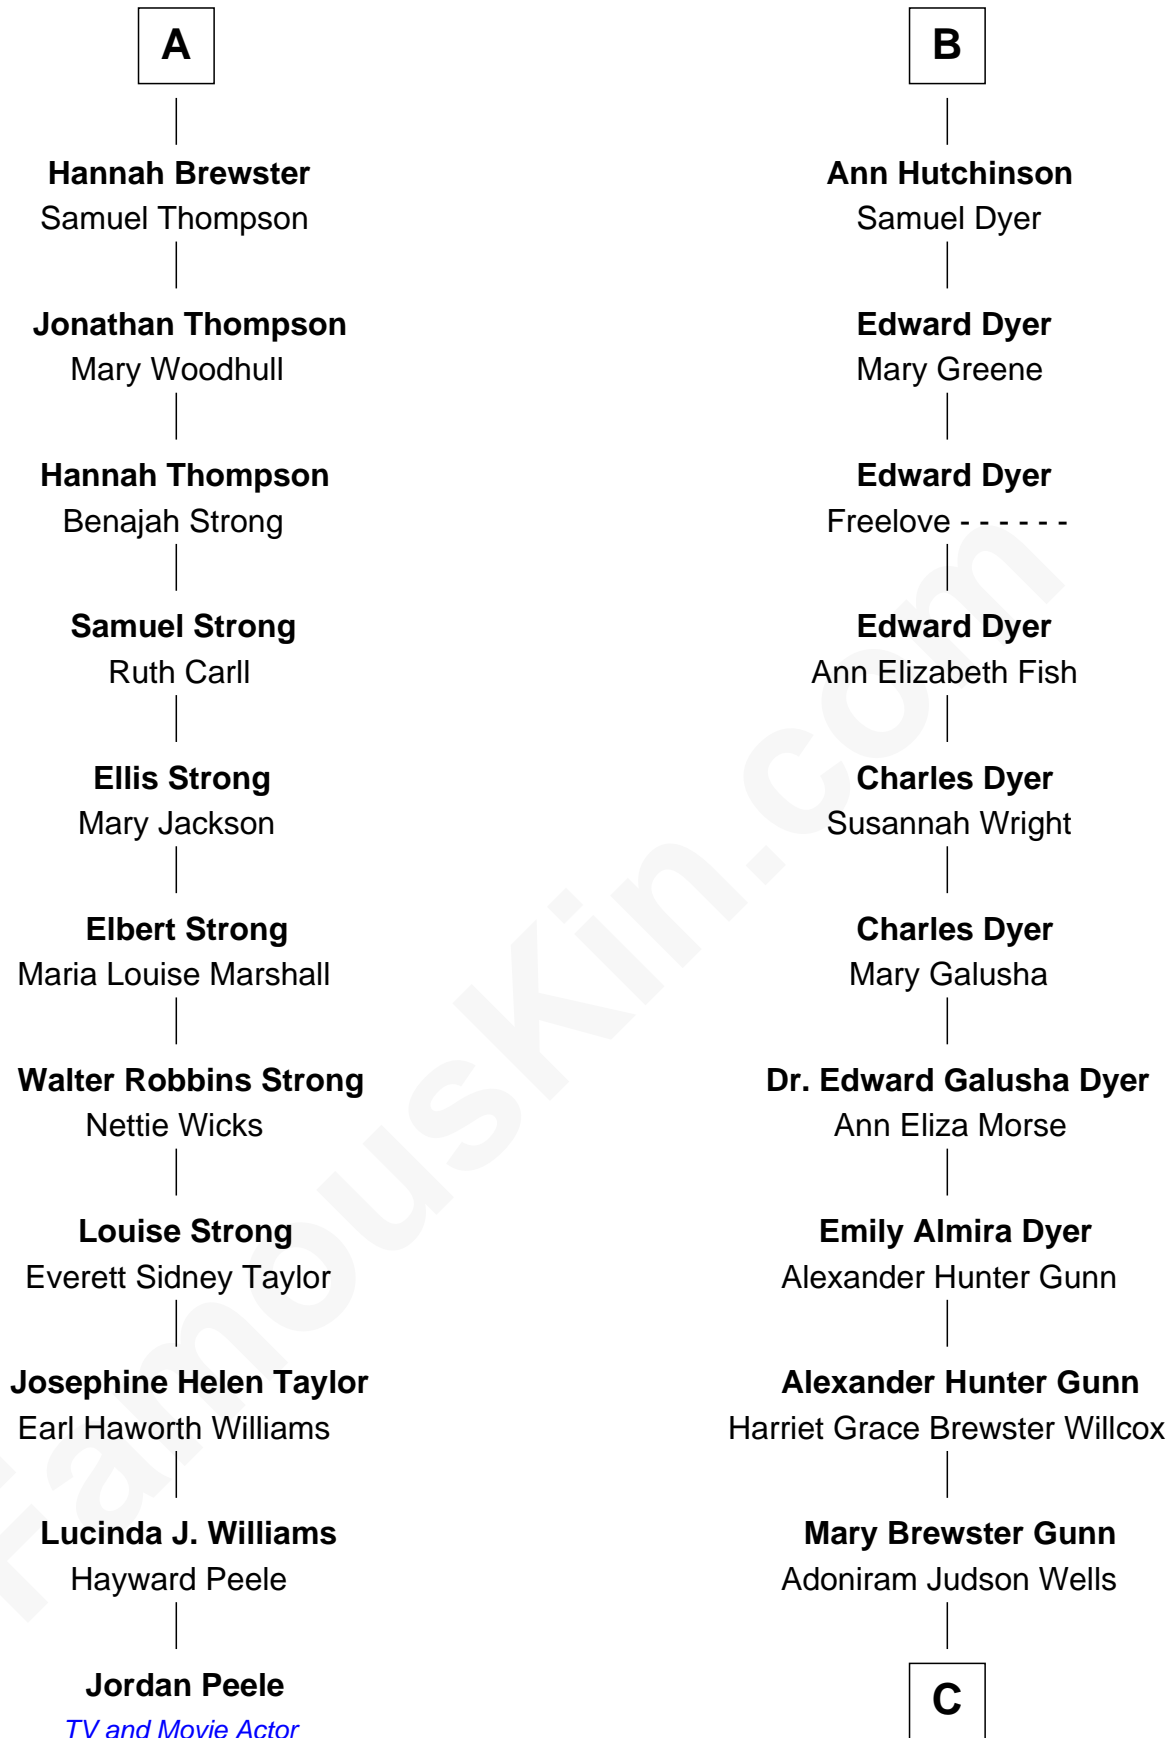

FamousKin.com Relationship Chart of

Jordan Peele

TV and Movie Actor

17th cousin 1 time removed of

Elisabeth Shue

TV and Movie Actress

Sir Thomas Blount
Margaret de Gresley

C

—
Anne Brewster Wells

James William Shue

—
Elisabeth Shue

TV and Movie Actress

FamousKin.com