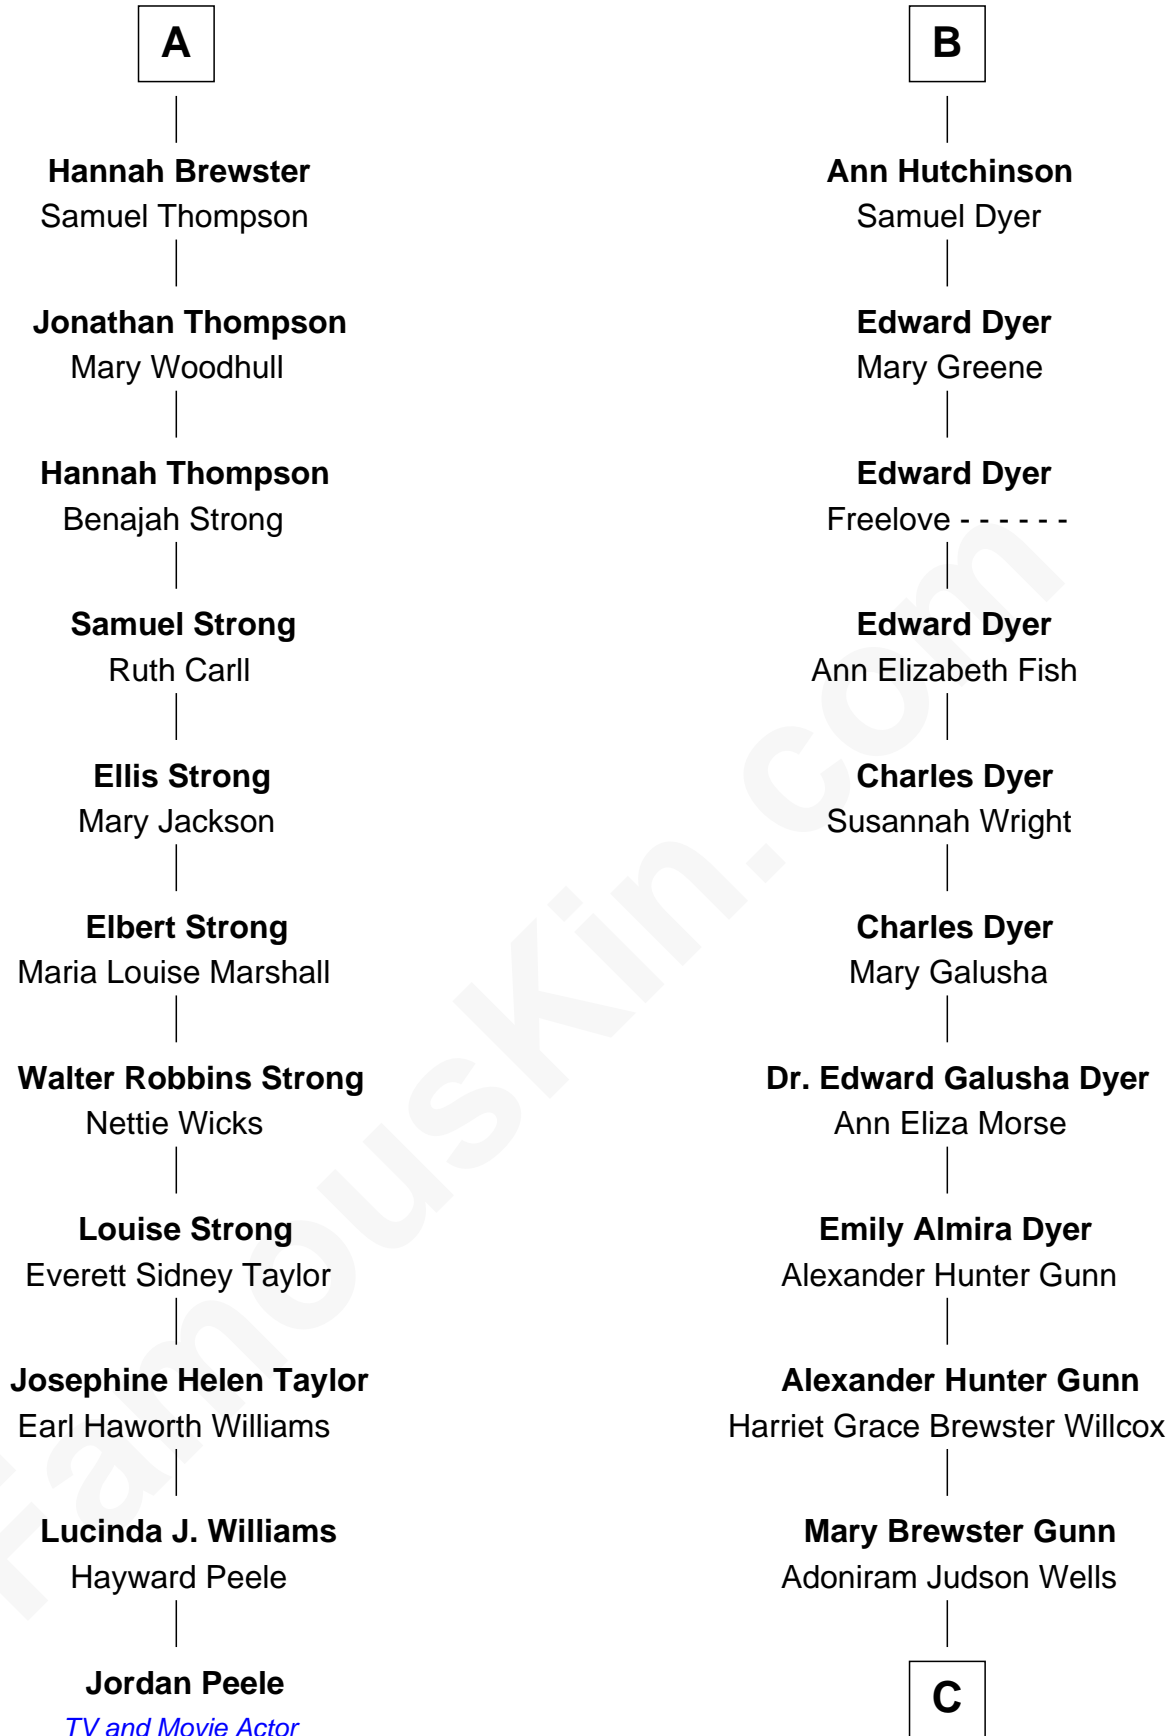

# FamousKin.com Relationship Chart of

**Jordan Peele**

*TV and Movie Actor*

17th cousin 1 time removed of

**Andrew Shue**

*TV Actor*

**Sir Thomas Blount**  
Margaret de Gresley

C

Anne Brewster Wells

James William Shue

Andrew Shue

*TV Actor*

FamousKin.com