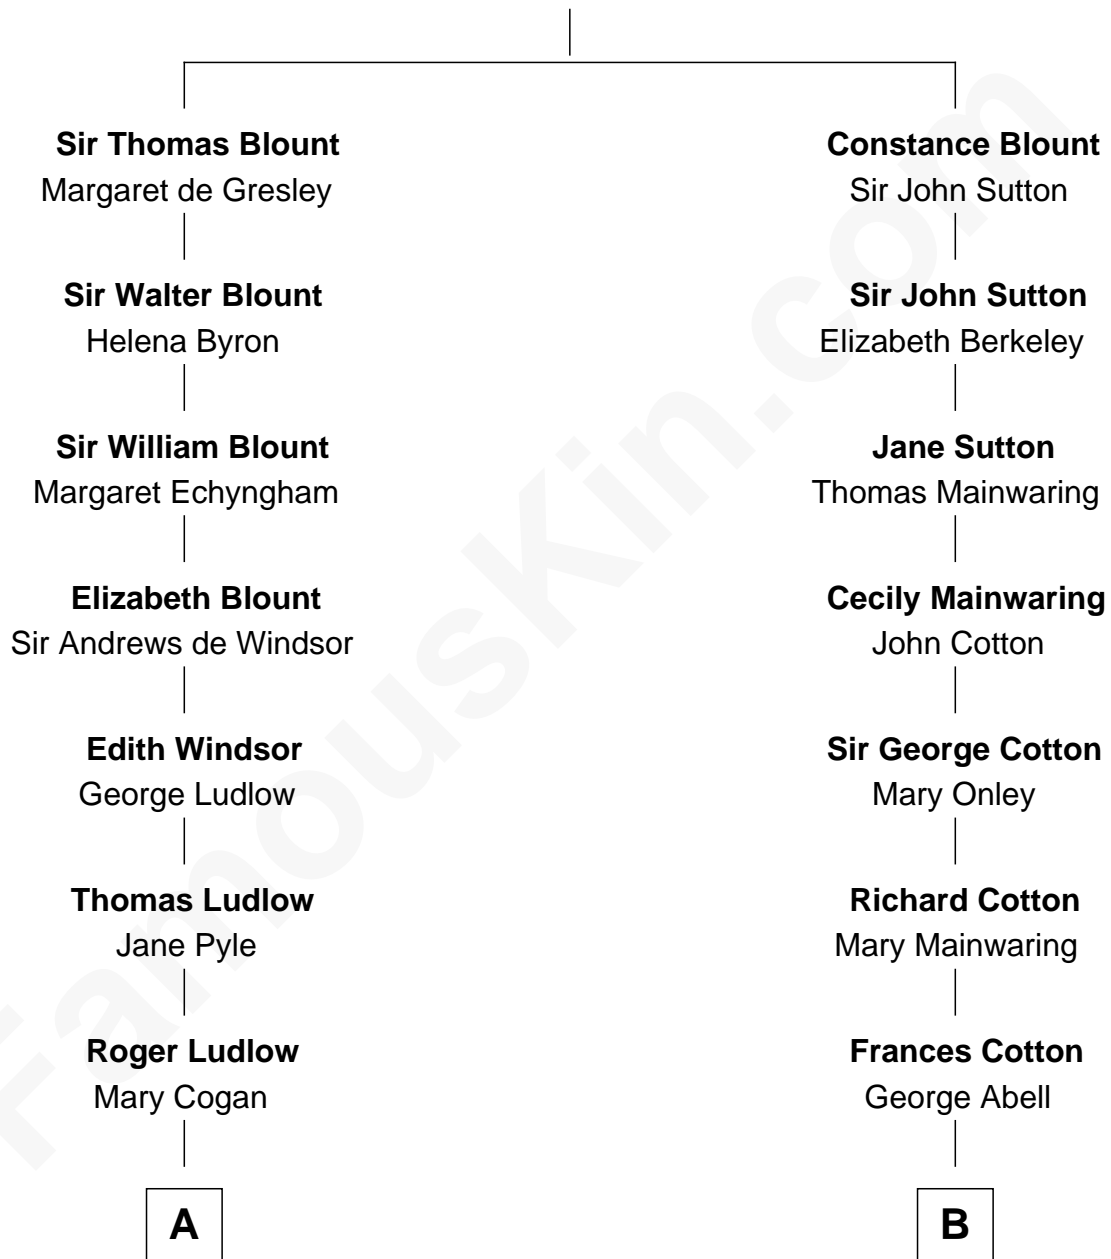

## Relationship Chart of

**Jordan Peele**

*TV and Movie Actor*

17th cousin 1 time removed of

**Illeana Douglas**

*TV and Movie Actress*

**Sir Walter Blount**

Sancha de Ayala