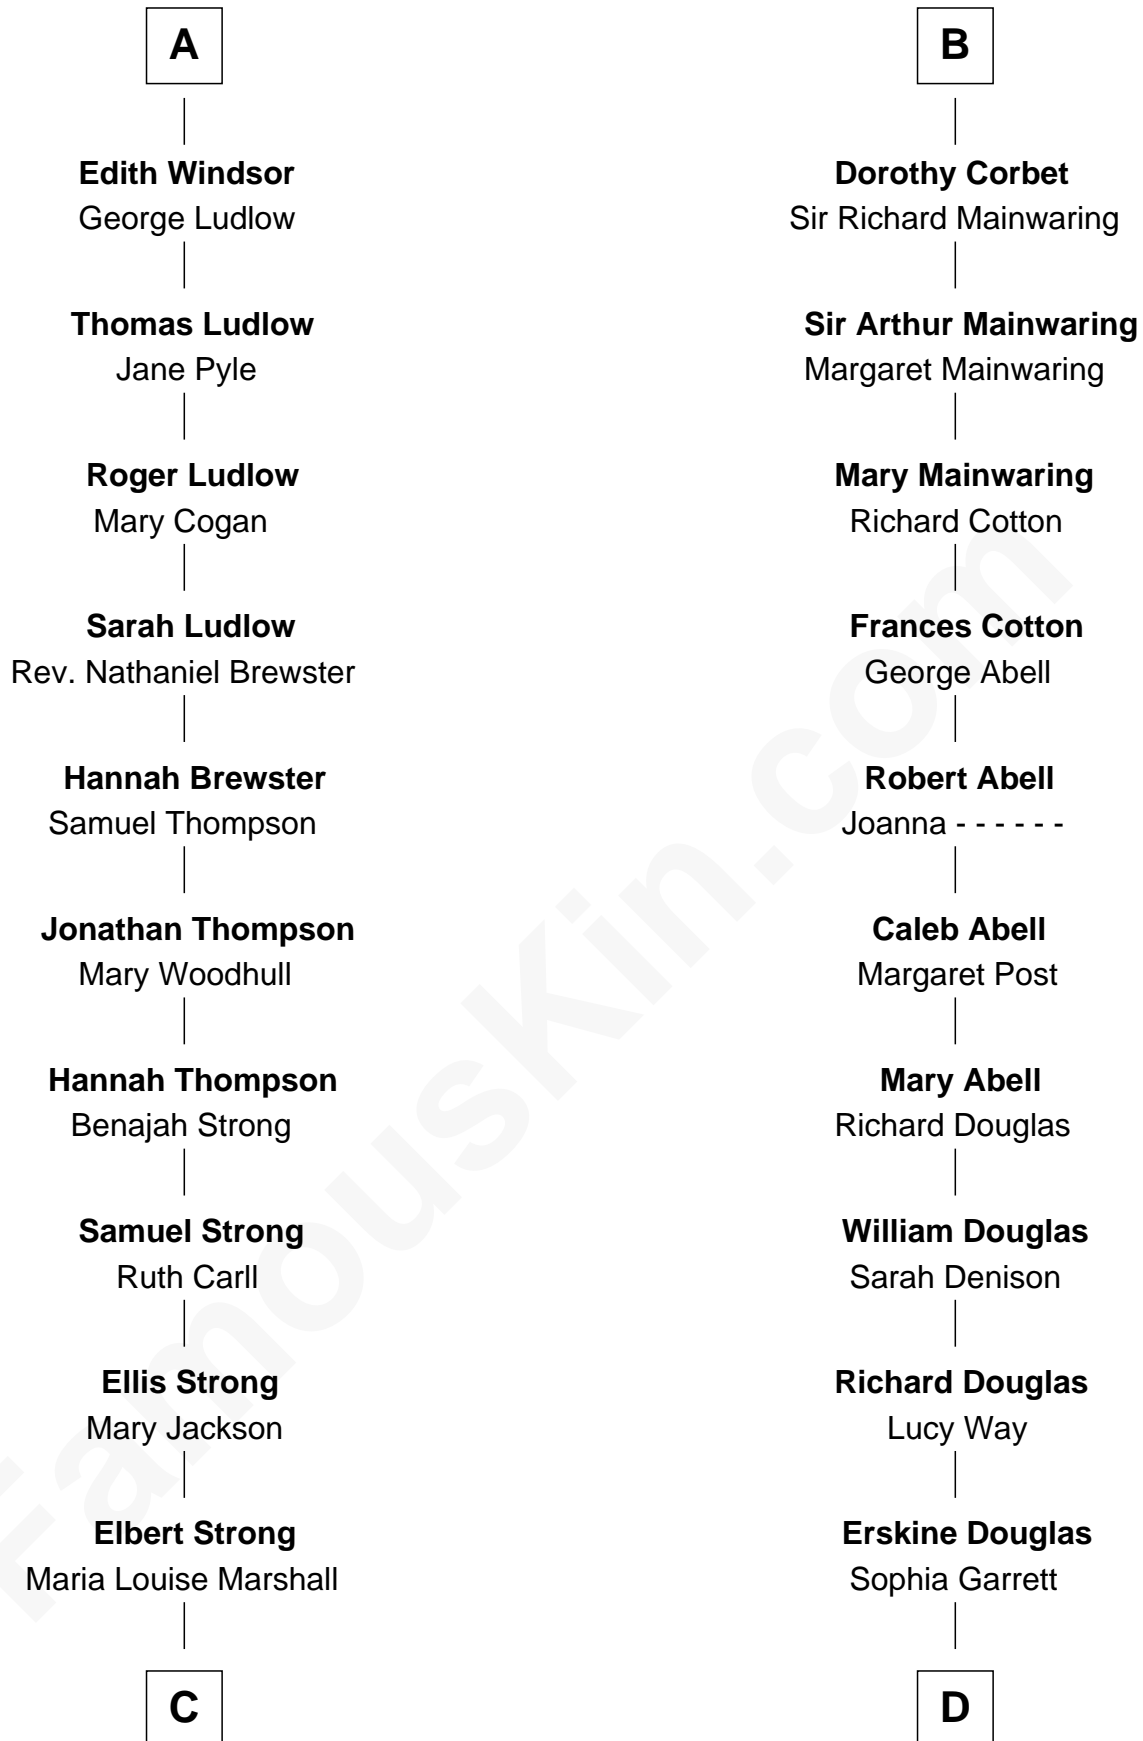

# FamousKin.com Relationship Chart of

**Jordan Peele**

*TV and Movie Actor*

21st cousin of

**Illeana Douglas**

*TV and Movie Actress*

**Humphrey de Bohun**

Elizabeth Plantagenet

**C**

**Walter Robbins Strong**

Nettie Wicks

**Louise Strong**

Everett Sidney Taylor

**Josephine Helen Taylor**

Earl Haworth Williams

**Lucinda J. Williams**

Hayward Peele

**Jordan Peele**

*TV and Movie Actor*

**D**

**Emma Jane Douglas**

Col. George Taliaferro Shackelford

**Lena Priscilla Shackelford**

Edouard Gregory Hesselberg