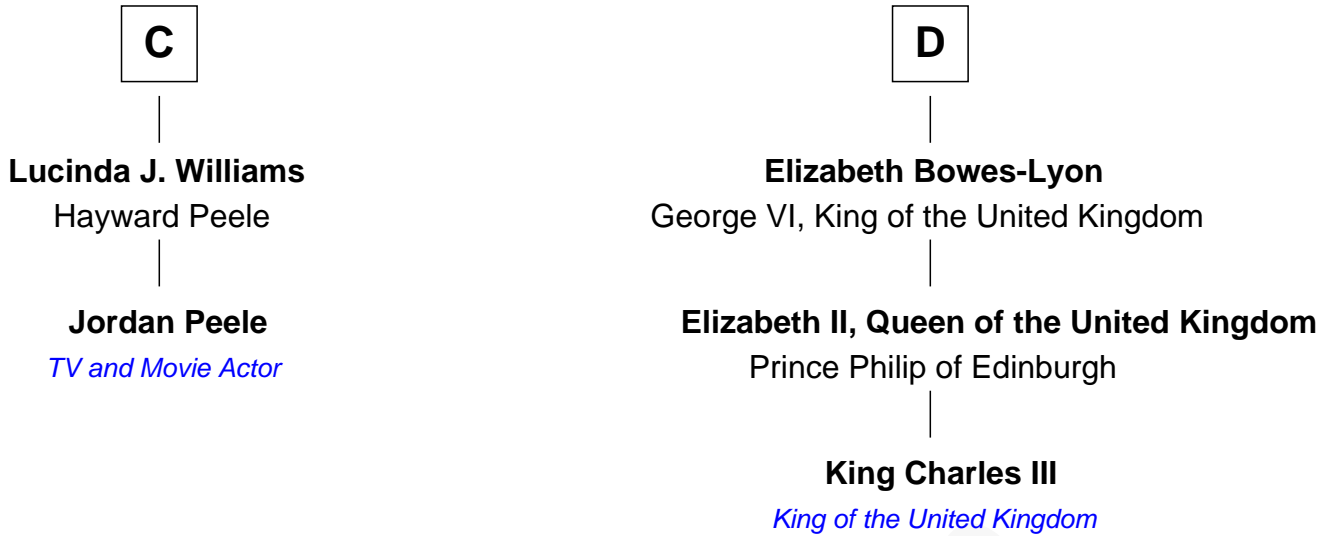

# FamousKin.com Relationship Chart of

**Jordan Peele**

*TV and Movie Actor*

18th cousin 1 time removed of

**King Charles III**

*King of the United Kingdom*

**Sir Walter Blount**

Sancha de Ayala

Sir John Sutton

**Sir John Sutton**

Elizabeth Berkeley

**Sir John Sutton Dudley**

Elizabeth Bramshot

**Edmund Dudley**

Elizabeth Grey

**Elizabeth Dudley**

William Stourton

**Ursula Stourton**

Sir Edward Clinton

**Frances Clinton**

Giles Brydges

**B**

FamousKin.com