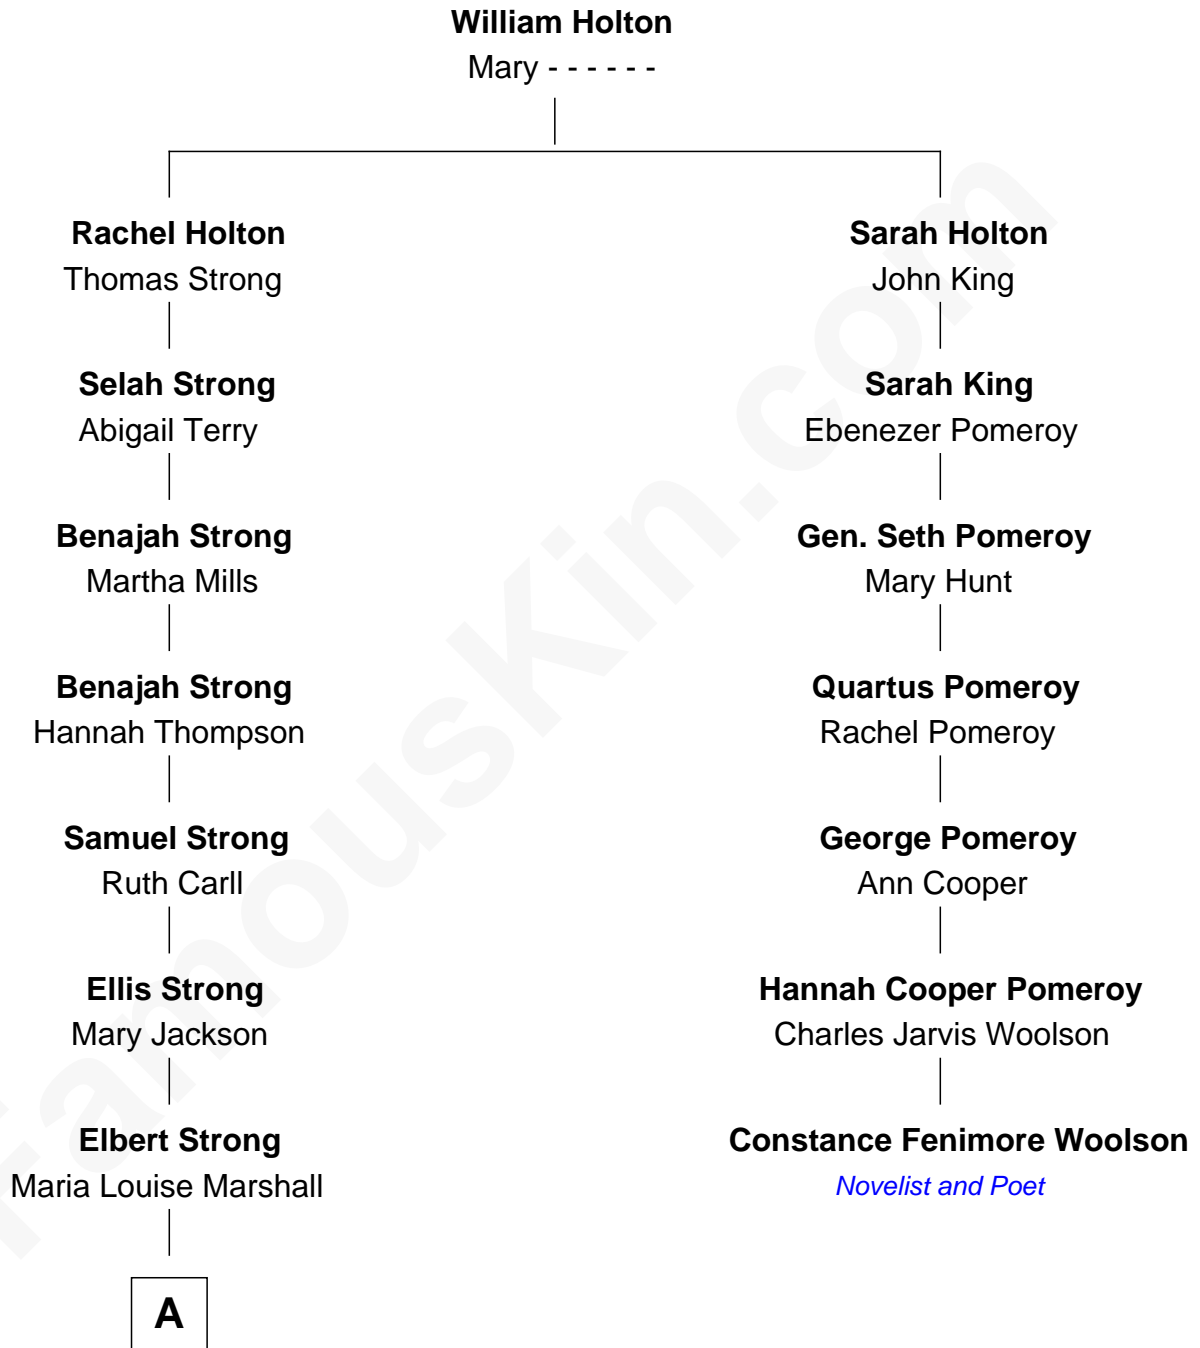

FamousKin.com Relationship Chart of

Jordan Peele

TV and Movie Actor

6th cousin 5 times removed of

Constance Fenimore Woolson

Victorian Novelist and Poet

A

—
Walter Robbins Strong

Nettie Wicks

—
Louise Strong

Everett Sidney Taylor

—
Josephine Helen Taylor

Earl Haworth Williams

—
Lucinda J. Williams

Hayward Peele

—
Jordan Peele