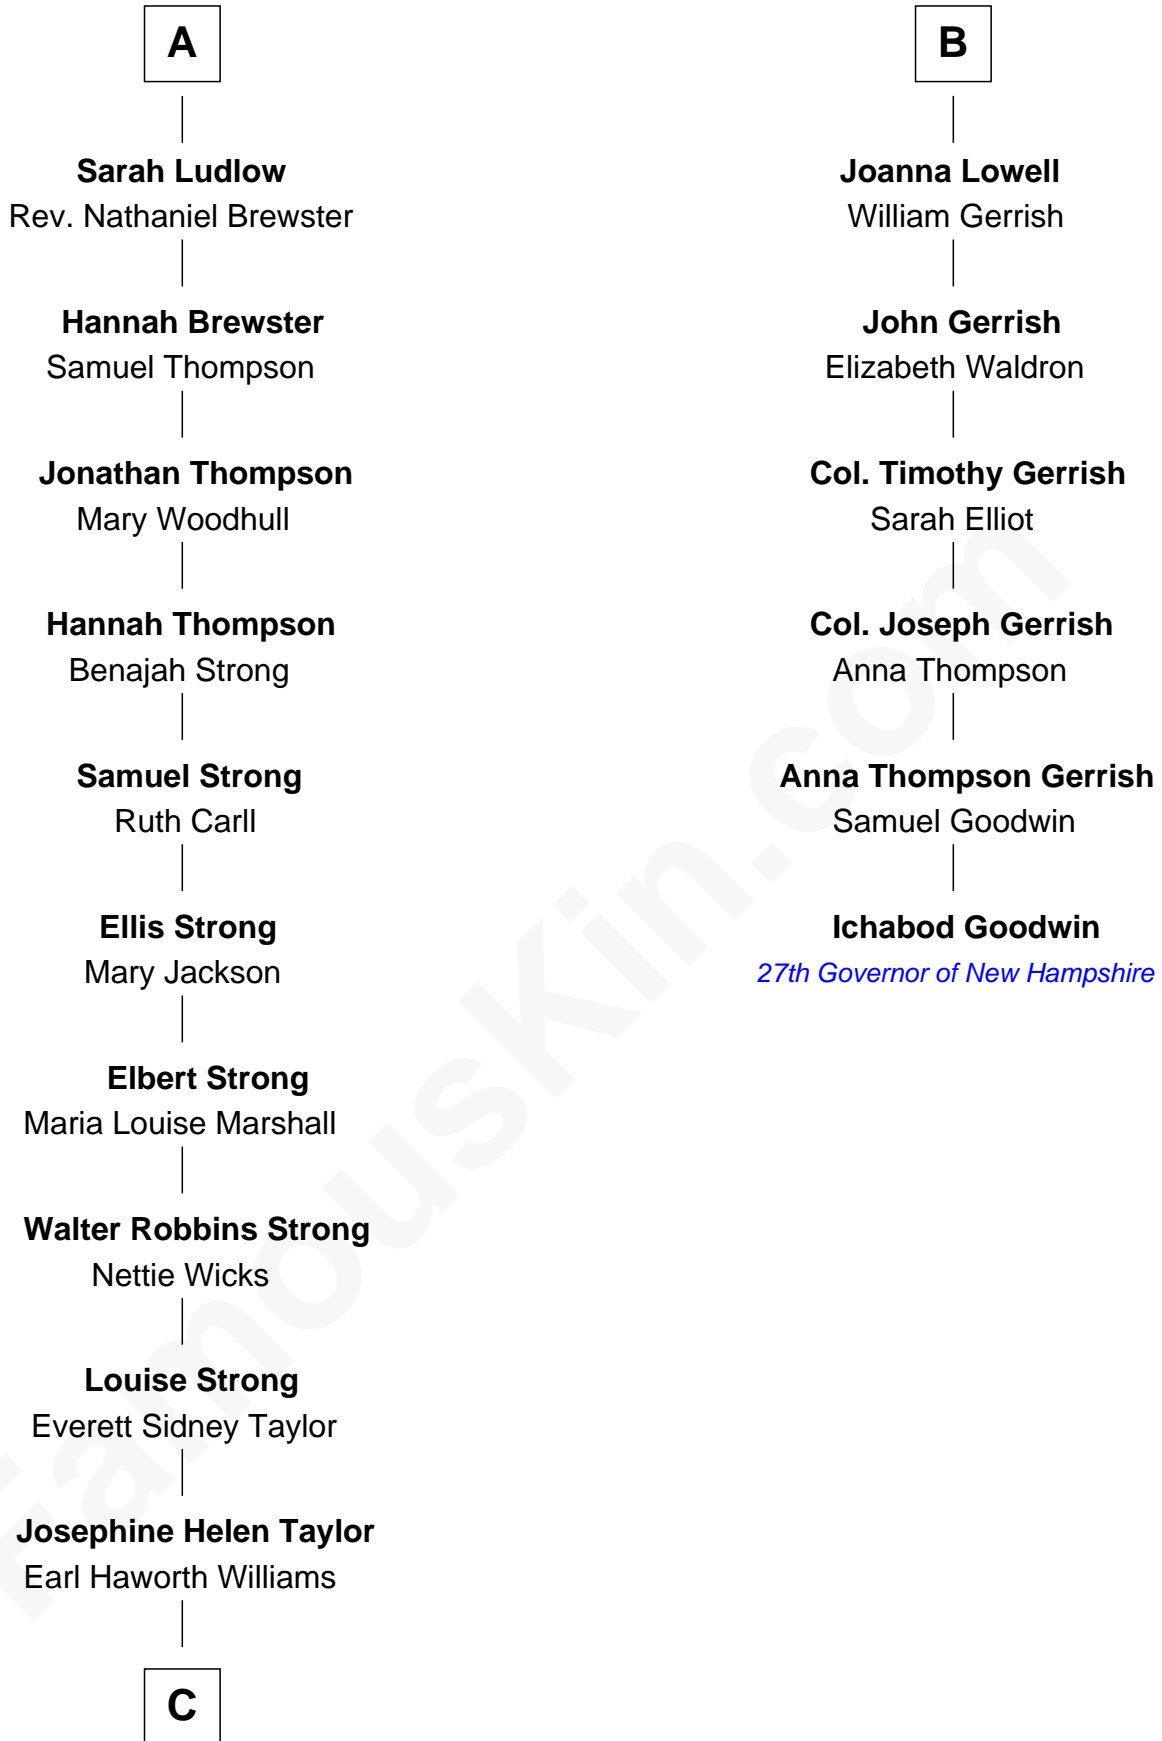

# FamousKin.com Relationship Chart of

**Jordan Peele**

*TV and Movie Actor*

12th cousin 6 times removed of

**Ichabod Goodwin**

*27th Governor of New Hampshire*

**Sir Hugh Luttrell**  
Catherine de Beaumont

**C**

—  
**Lucinda J. Williams**

Hayward Peele

—  
**Jordan Peele**

*TV and Movie Actor*

FamousKin.com