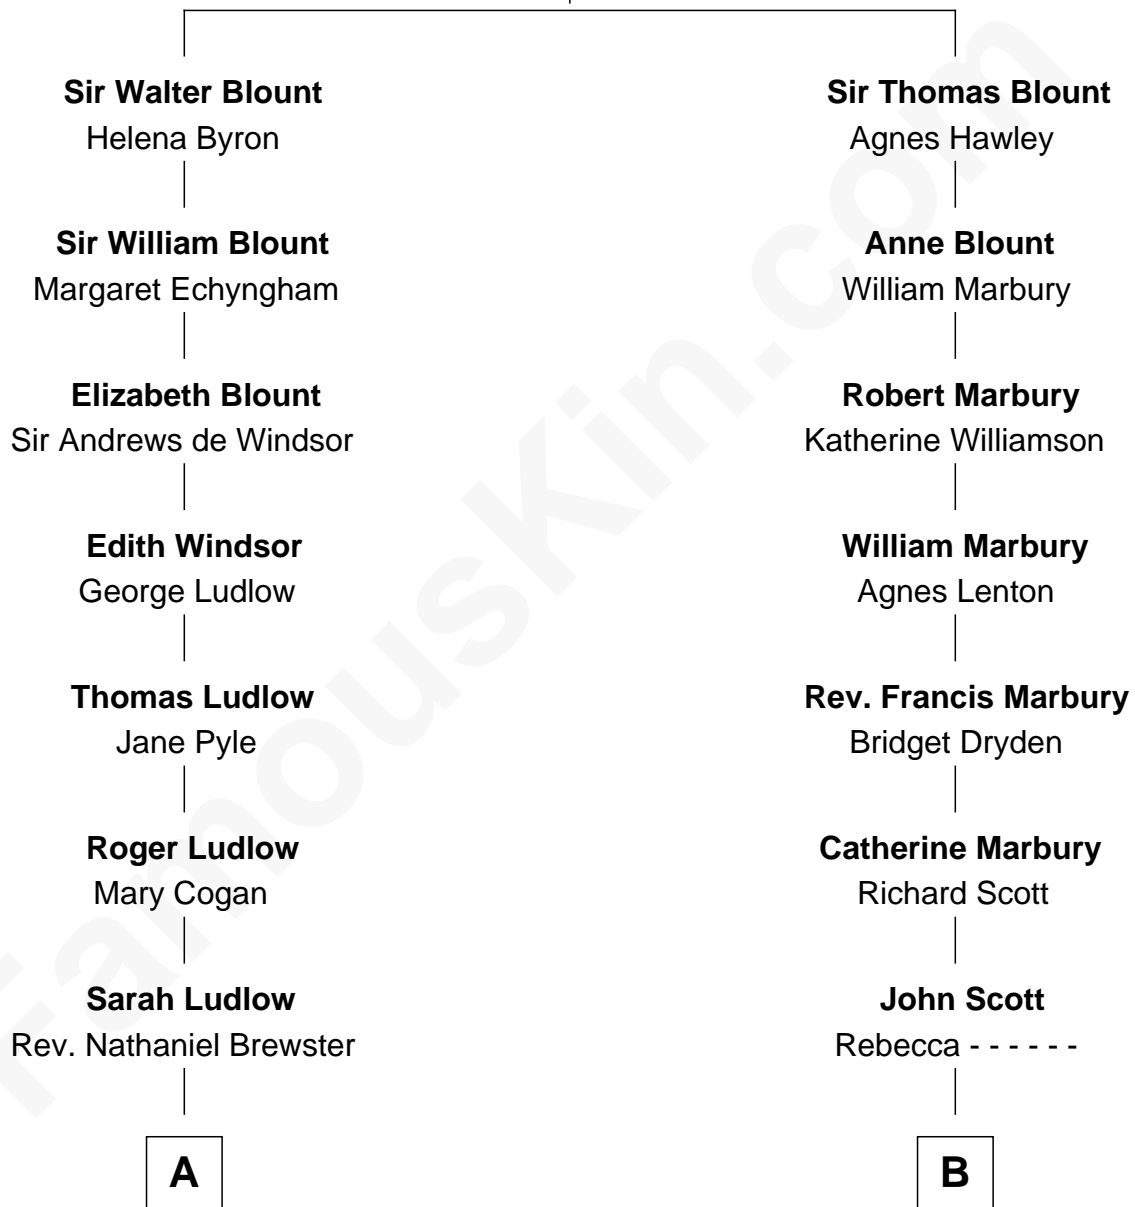

FamousKin.com Relationship Chart of

Jordan Peele

TV and Movie Actor

15th cousin 2 times removed of

Willis Carrier

Inventor of Air Conditioning

Sir Thomas Blount

Margaret de Gresley

A

Hannah Brewster
Samuel Thompson

Jonathan Thompson
Mary Woodhull

Hannah Thompson
Benajah Strong

Samuel Strong
Ruth Carll

Ellis Strong
Mary Jackson

Elbert Strong
Maria Louise Marshall

Walter Robbins Strong
Nettie Wicks