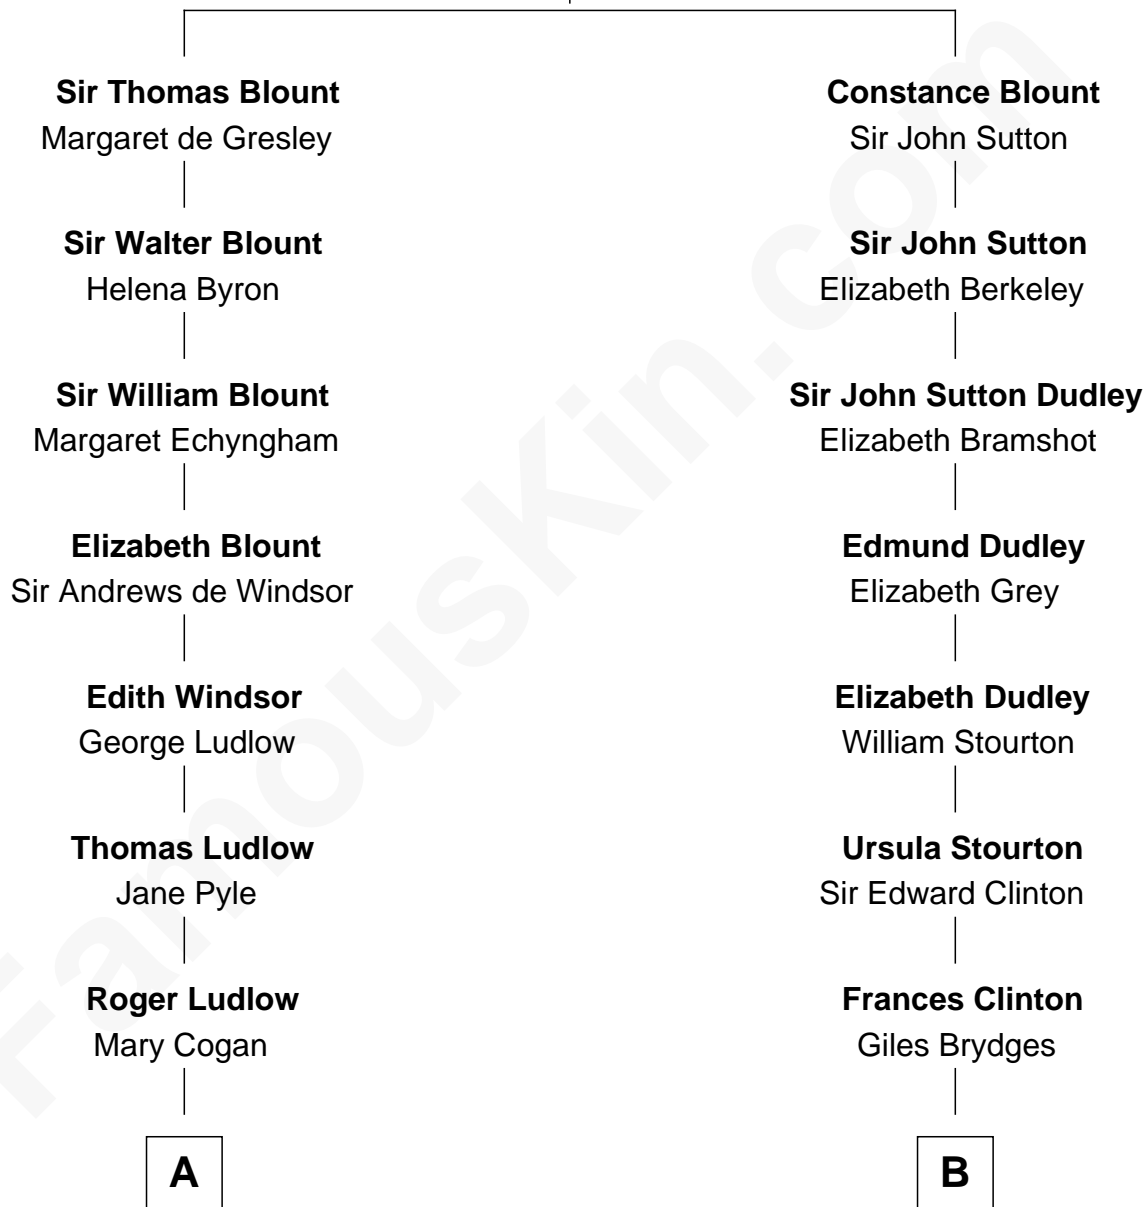

FamousKin.com Relationship Chart of

Jordan Peele

TV and Movie Actor

18th cousin of

Queen Elizabeth II

Queen of the United Kingdom

Sir Walter Blount

Sancha de Ayala

C

Lucinda J. Williams

Hayward Peele

Jordan Peele

TV and Movie Actor

D

Elizabeth Bowes-Lyon

George VI, King of the United Kingdom

Queen Elizabeth II

Queen of the United Kingdom

FamousKin.com