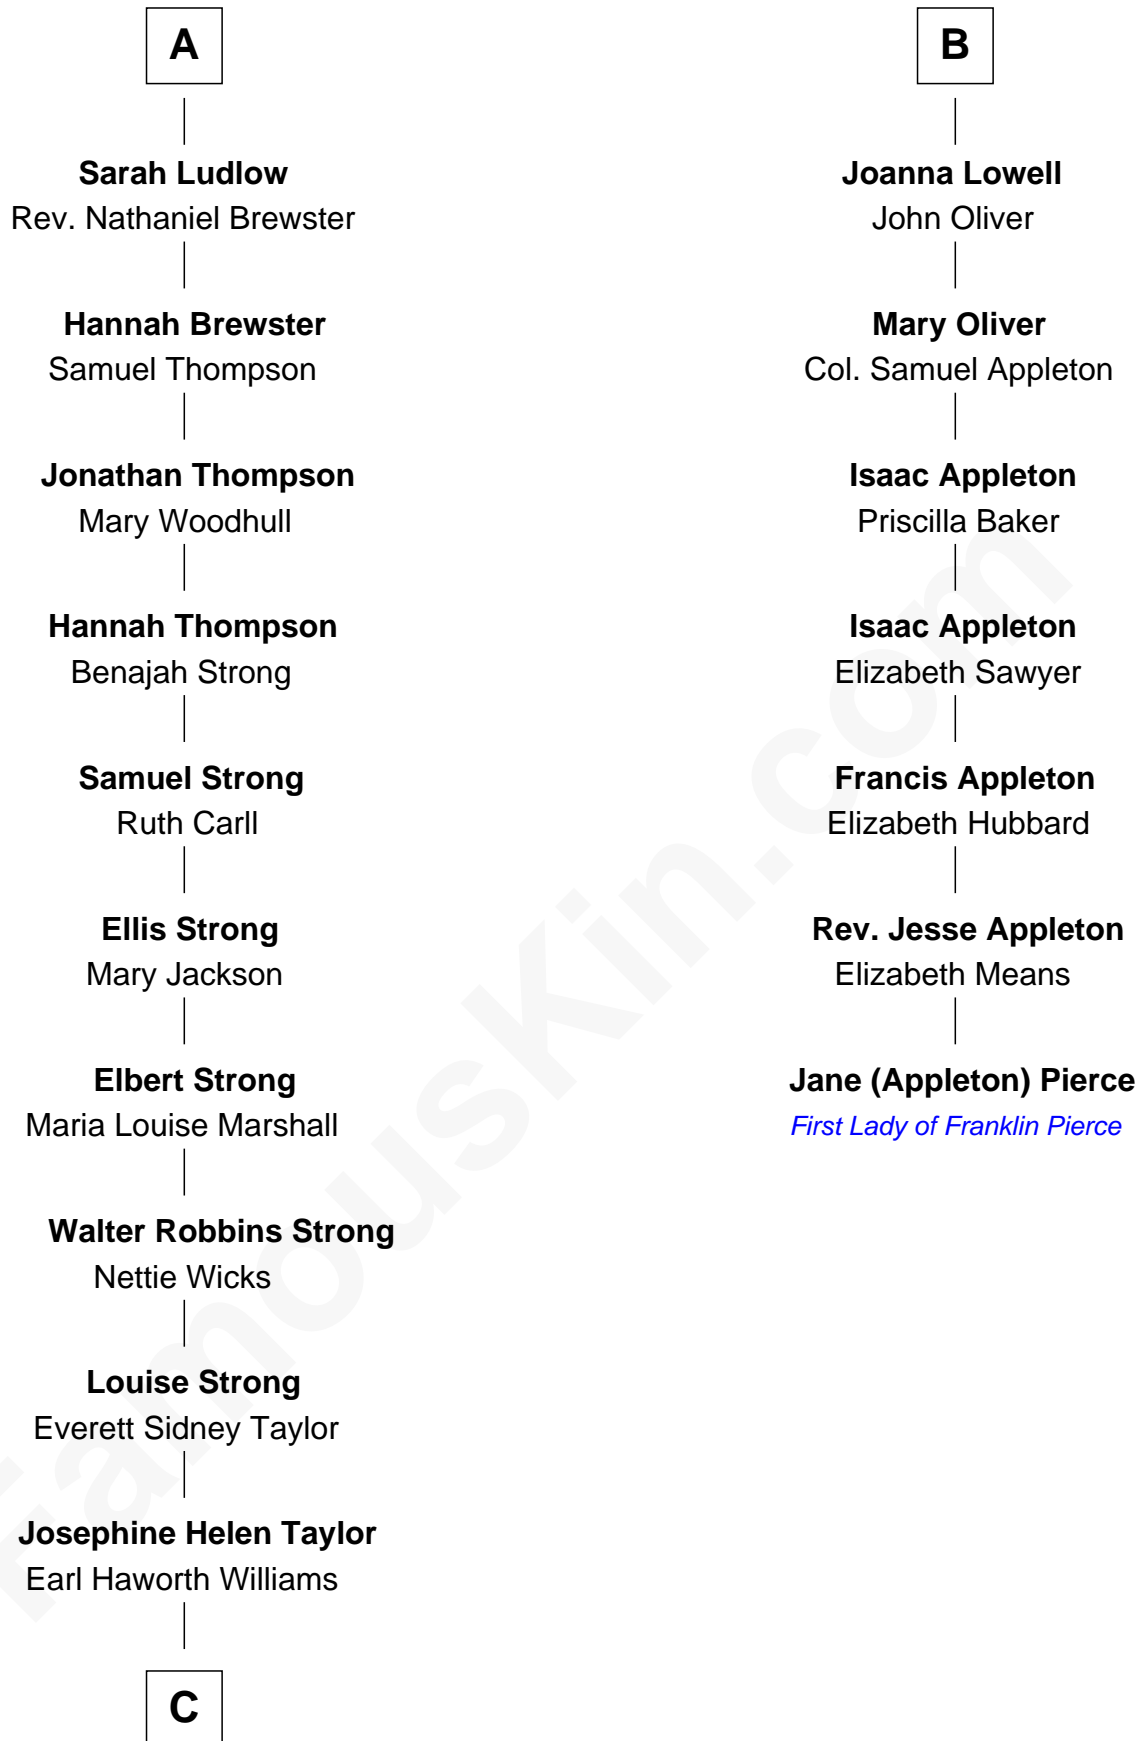

FamousKin.com Relationship Chart of

Jordan Peele

TV and Movie Actor

13th cousin 5 times removed of

Jane (Appleton) Pierce

First Lady of President Franklin Pierce

Sir Hugh Luttrell
Catherine de Beaumont

C