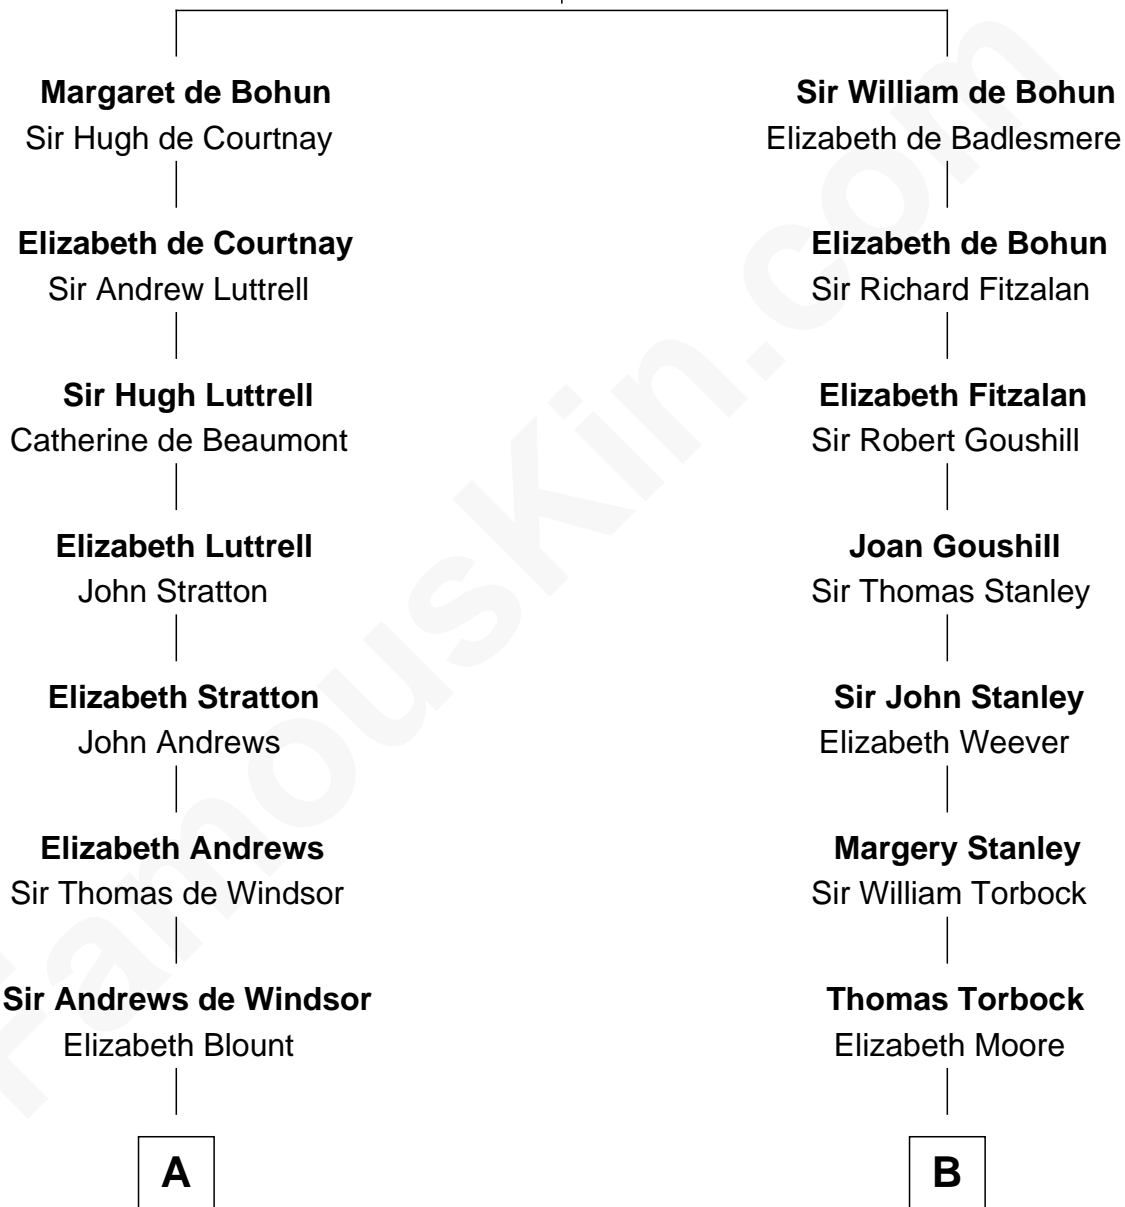

FamousKin.com Relationship Chart of

Jordan Peele

TV and Movie Actor

17th cousin 4 times removed of

Henry Lloyd

40th Governor of Maryland

Humphrey de Bohun
Elizabeth Plantagenet

C

—
Walter Robbins Strong

Nettie Wicks

—
Louise Strong

Everett Sidney Taylor

—
Josephine Helen Taylor

Earl Haworth Williams

—
Lucinda J. Williams

Hayward Peele