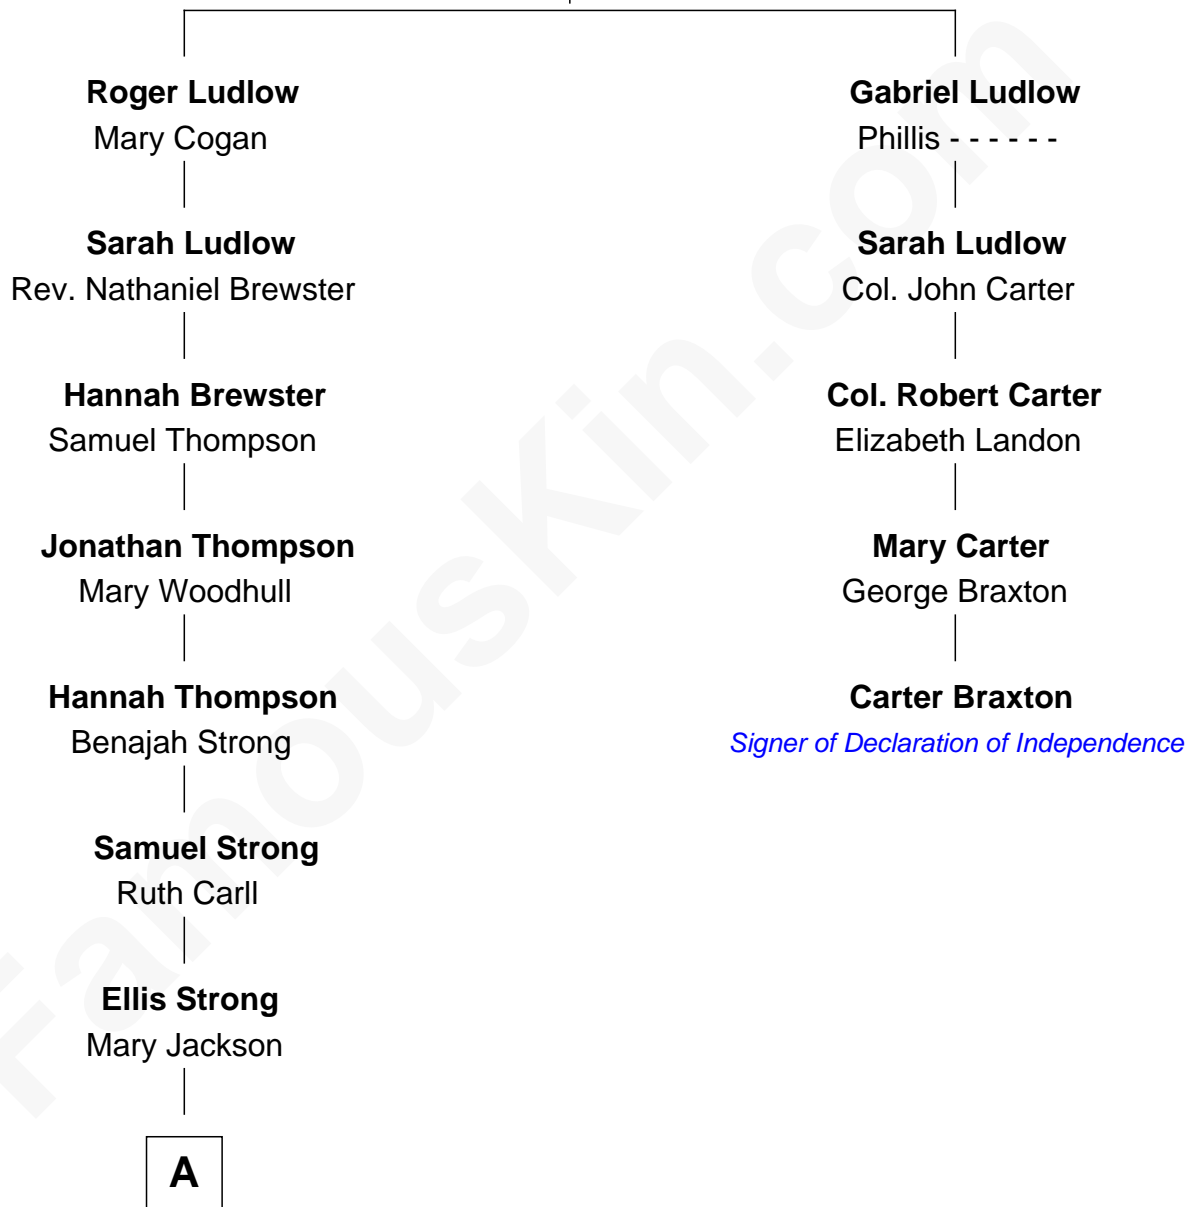

FamousKin.com Relationship Chart of

Jordan Peele

TV and Movie Actor

4th cousin 8 times removed of

Carter Braxton

Signer of the Declaration of Independence

Thomas Ludlow

Jane Pyle

A

—
Elbert Strong

Maria Louise Marshall

—
Walter Robbins Strong

Nettie Wicks

—
Louise Strong

Everett Sidney Taylor

—
Josephine Helen Taylor