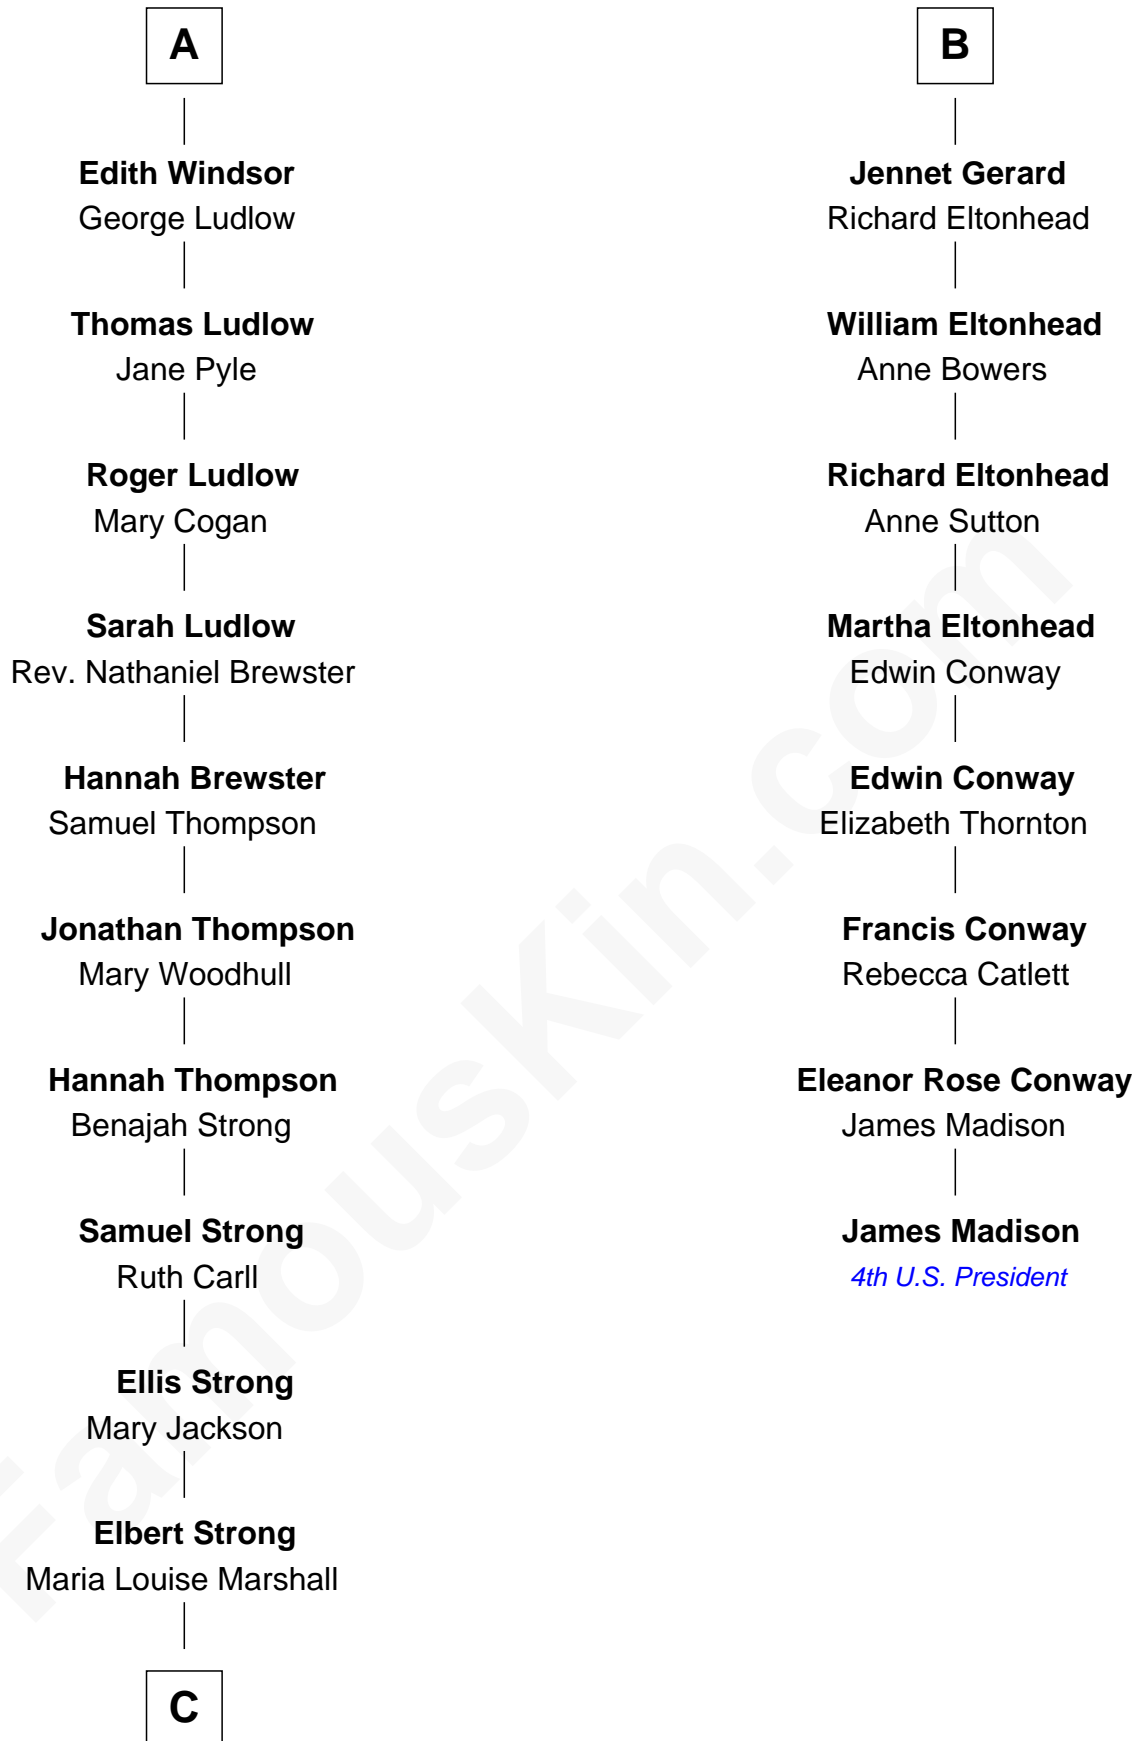

# FamousKin.com Relationship Chart of

**Jordan Peele**

*TV and Movie Actor*

14th cousin 7 times removed of

**James Madison**

*4th U.S. President*

**Humphrey de Bohun**

Elizabeth Plantagenet

Elizabeth de Badlesmere

**Elizabeth de Bohun**

Sir Richard Fitzalan

**Elizabeth Fitzalan**

Sir Robert Goushill

**Joan Goushill**

Sir Thomas Stanley

**Katherine Stanley**

Sir John Savage

**Dulcia Savage**

Sir Henry Bold

**Maud Bold**

Thomas Gerard

**B**

**C**

—  
**Walter Robbins Strong**

Nettie Wicks

—  
**Louise Strong**

Everett Sidney Taylor

—  
**Josephine Helen Taylor**

Earl Haworth Williams

—  
**Lucinda J. Williams**

Hayward Peele

—  
**Jordan Peele**