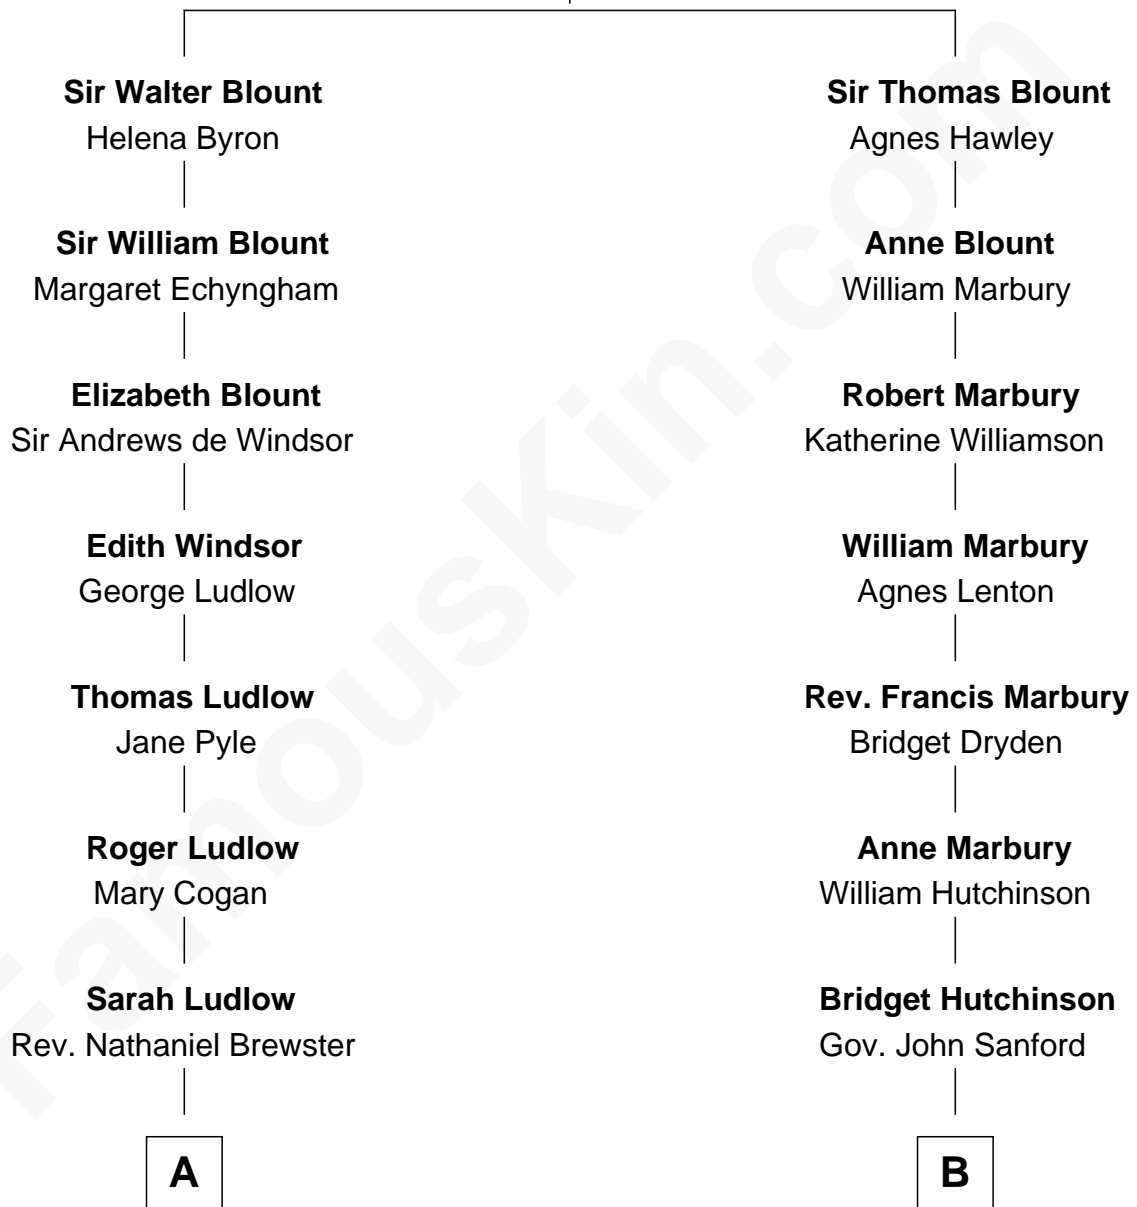

# FamousKin.com Relationship Chart of

**Jordan Peele**

*TV and Movie Actor*

17th cousin 1 time removed of

**Treat Williams**

*TV & Movie Actor*

**Sir Thomas Blount**  
Margaret de Gresley

C

**Marian Andrew**

Richard Norman Williams

**Treat Williams**

*TV & Movie Actor*

FamousKin.com