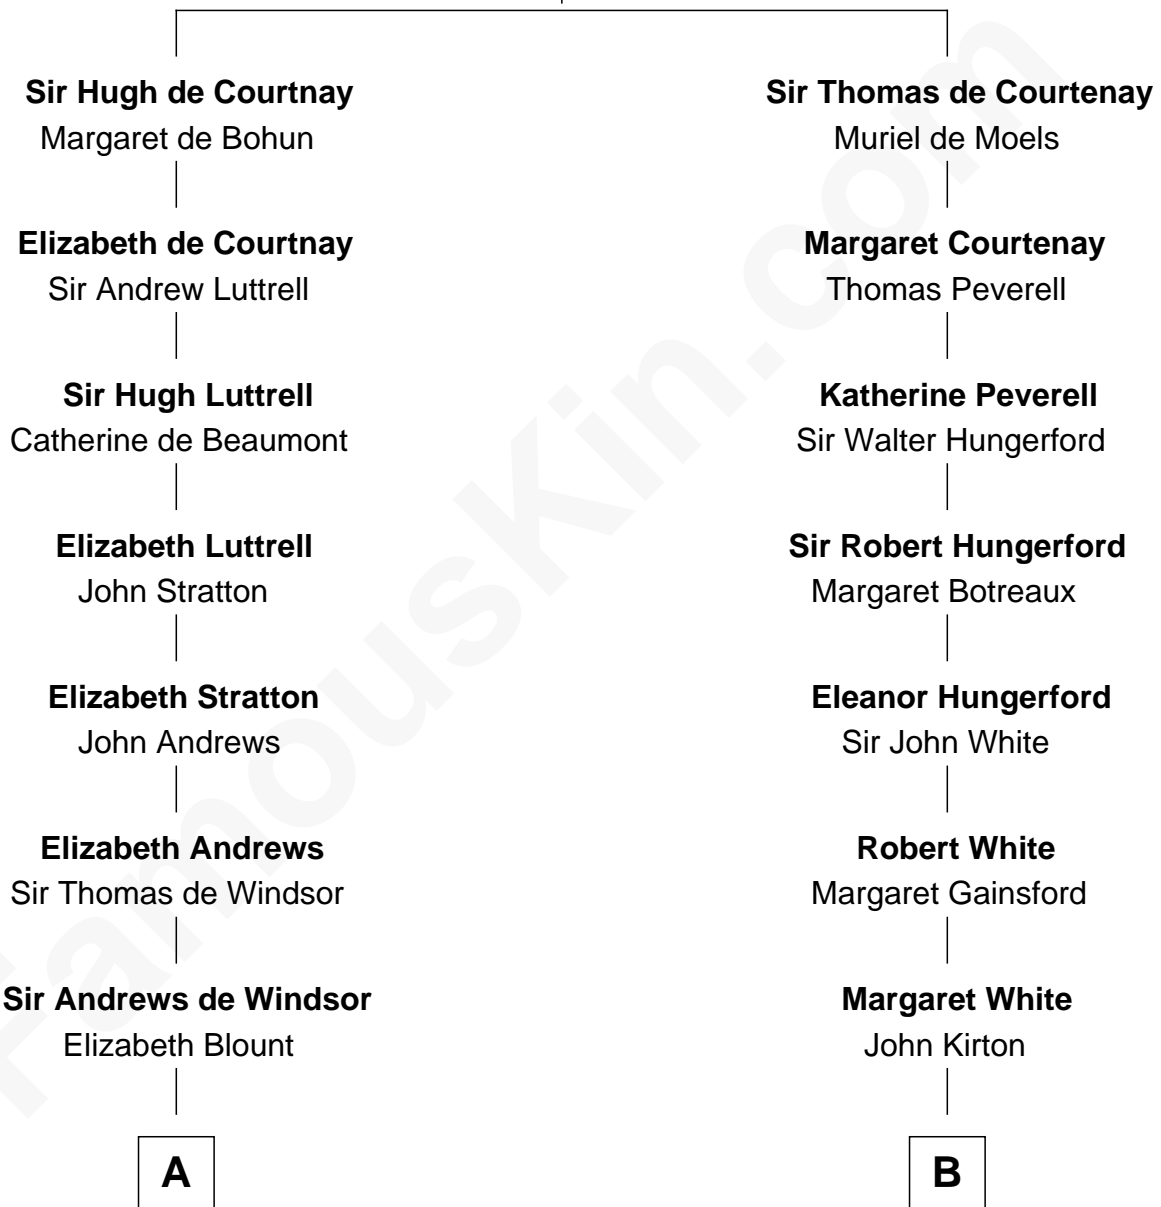

# FamousKin.com Relationship Chart of

**Jordan Peele**

*TV and Movie Actor*

17th cousin 4 times removed of

**Guillermo Billinghurst**

*31st President of Peru*

**Sir Hugh de Courtenay**

Agnes de St. John

**C**

—  
**Walter Robbins Strong**

Nettie Wicks

—  
**Louise Strong**

Everett Sidney Taylor

—  
**Josephine Helen Taylor**

Earl Haworth Williams

—  
**Lucinda J. Williams**