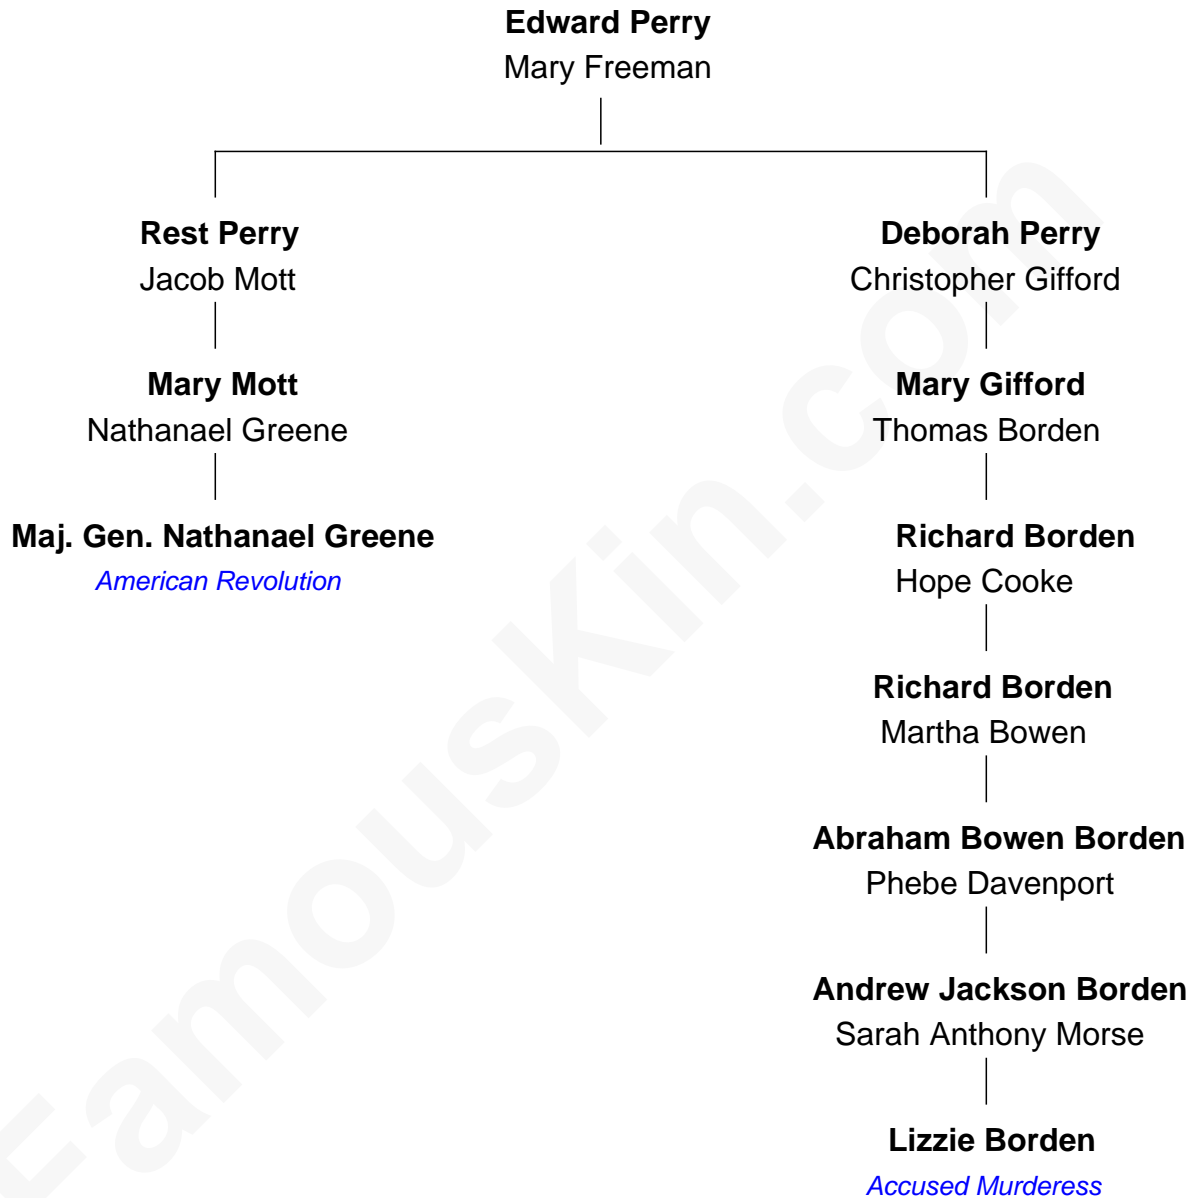

FamousKin.com
Relationship Chart of
Maj. Gen. Nathanael Greene
American Revolution

2nd cousin 4 times removed of
Lizzie Borden
Accused Murderess

Nathanael Greene photo by [Charles Willson Peale](#)