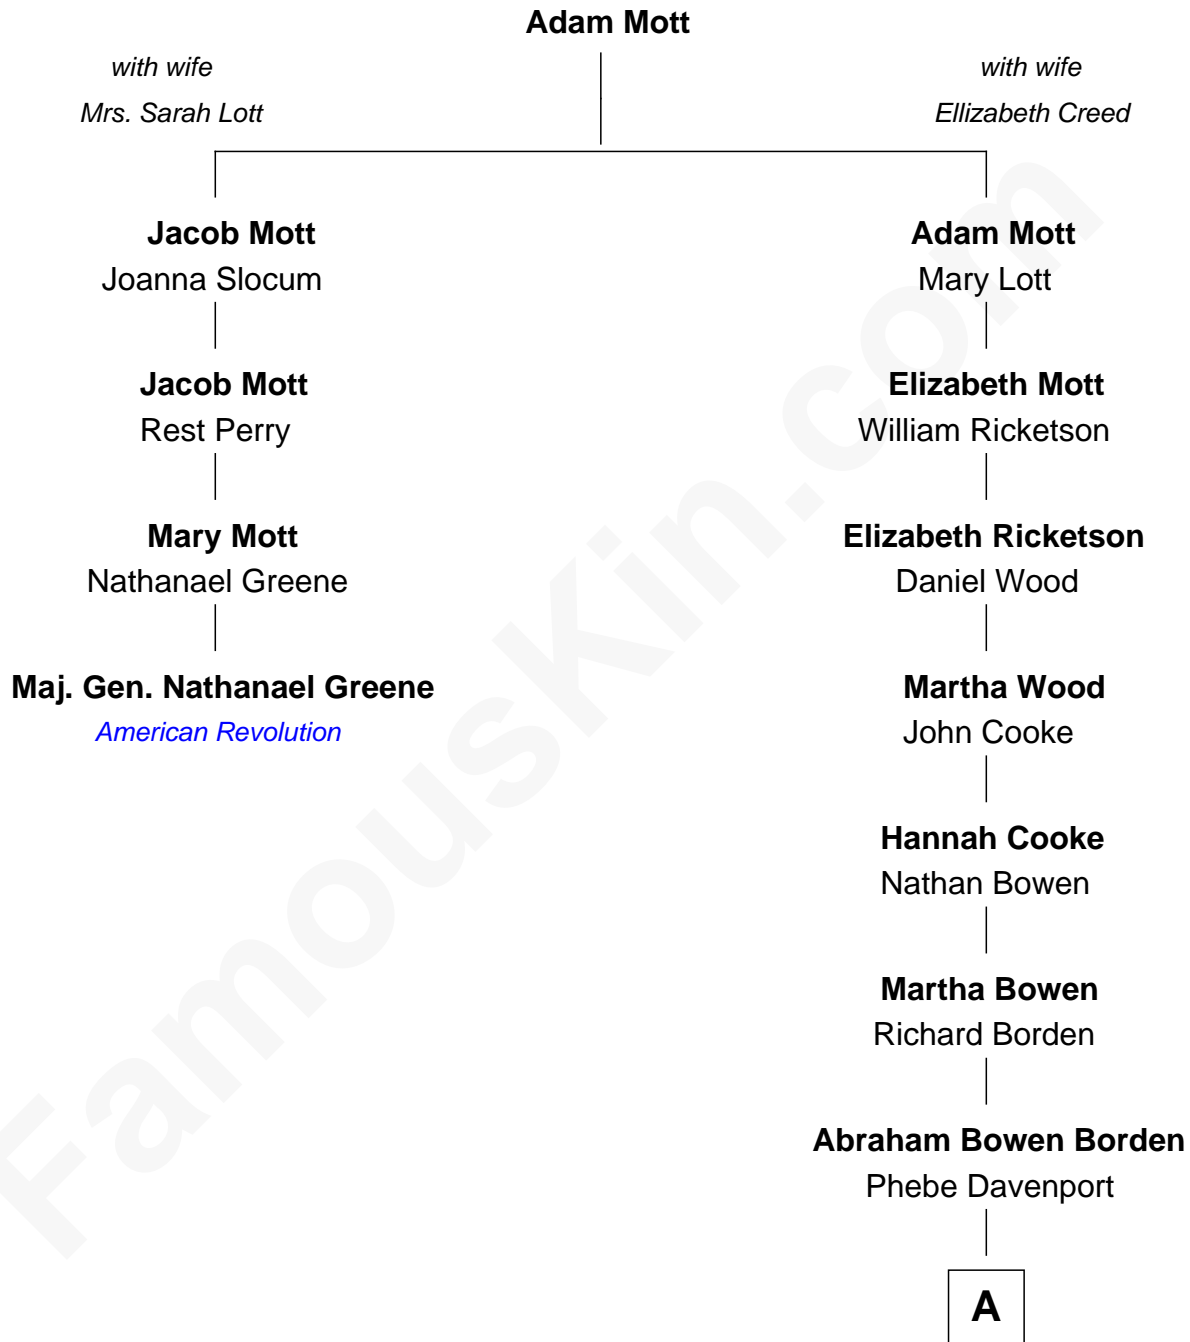

FamousKin.com
Relationship Chart of
Maj. Gen. Nathanael Greene
American Revolution

3rd cousin 5 times removed of
Lizzie Borden
Accused Murderess

A

Andrew Jackson Borden

Sarah Anthony Morse

Lizzie Borden

Accused Murderess

FamousKin.com