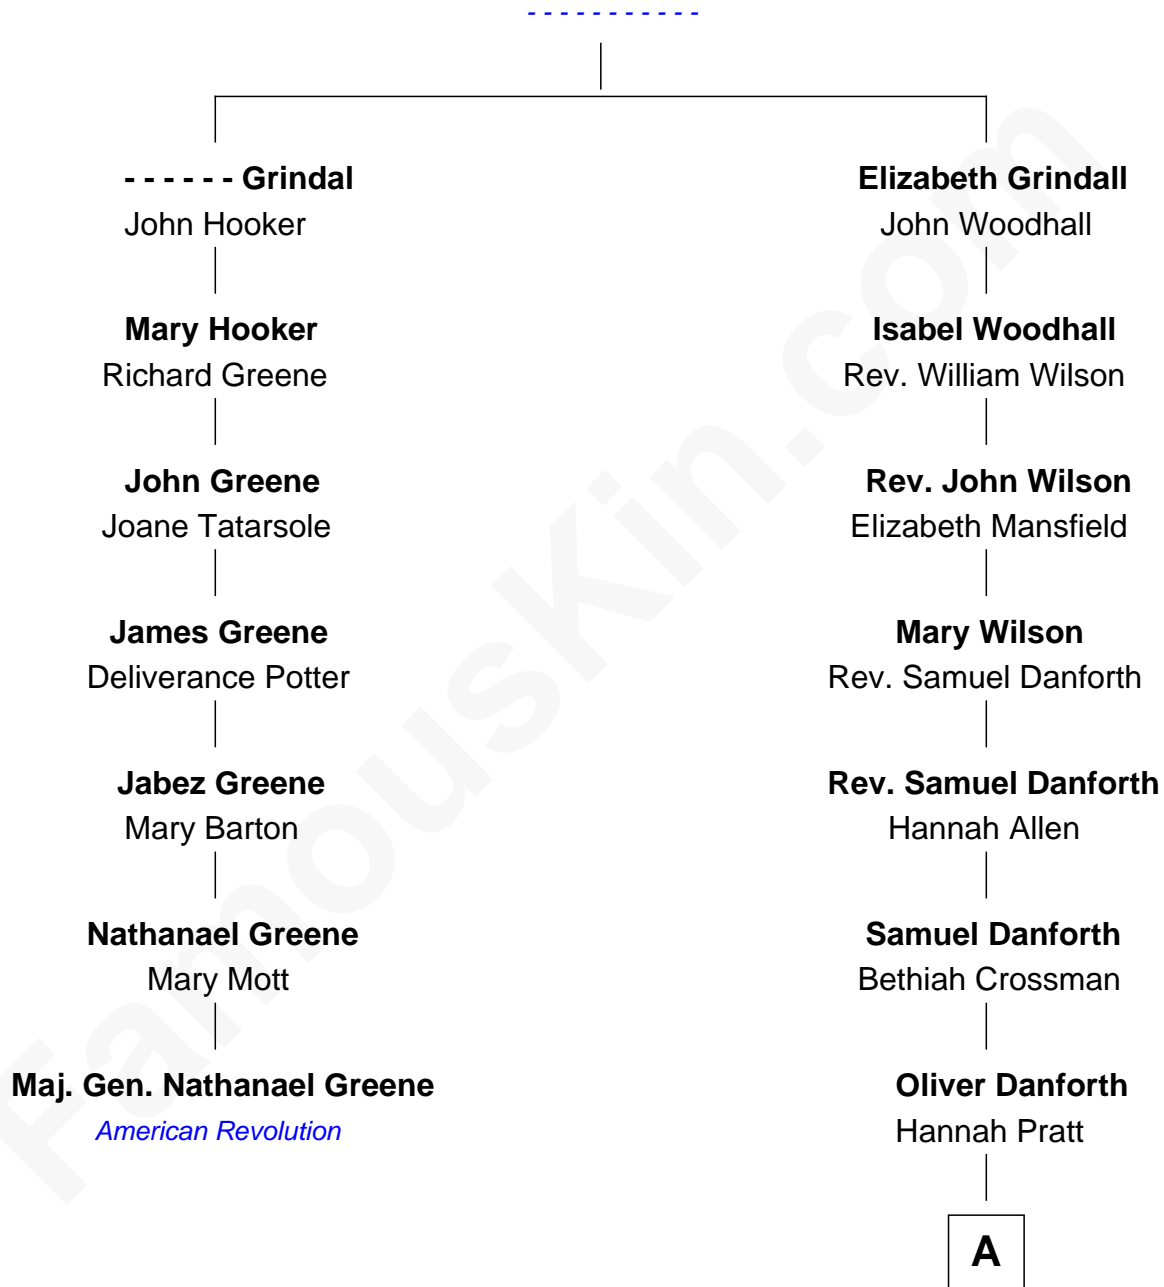

FamousKin.com
Relationship Chart of
Maj. Gen. Nathanael Greene
American Revolution

6th cousin 5 times removed of

E. C. Segar
Cartoonist (Popeye creator)

William Grindall

A

Abigail Danforth
Benjamin Horton

Abigail Danforth Horton
Eleazer Walker

Mary Jane Walker
Thomas Segar

Amzi Andrews Segar
Erma Irene Crisler

E. C. Segar
Cartoonist