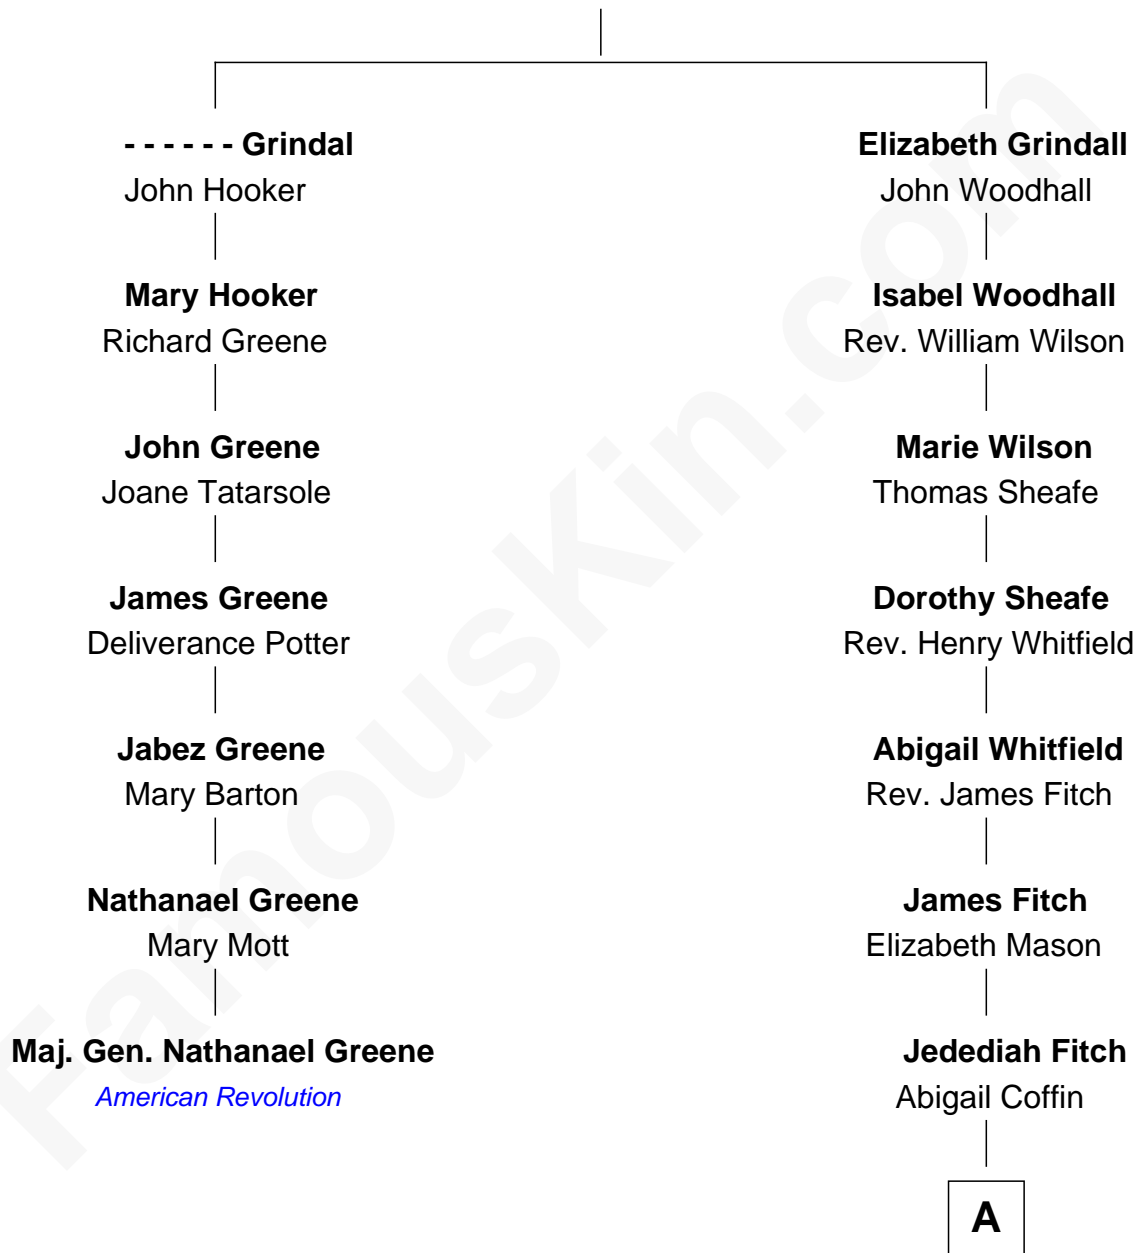

FamousKin.com

Relationship Chart of

Maj. Gen. Nathanael Greene

American Revolution

6th cousin 10 times removed of

Matt Bomer

TV and Movie Actor

William Grindall

A

Beriah Fitch
Deborah Gorham

Eunice Fitch
Benjamin Barnard

Lucinda Barnard
Barachiah Macy

Jonathan Macy
Hannah Pierce

Jethro Thomas Macy
Anna Loring Hudson

Edward Burton Macy
Bessie Lou Hocker

Ishmael Wilford Macy
Fanny Elizabeth Heller

Martha Alice Macy
Victor Bruce Staton

Elizabeth Macy Staton
John O'Neill Bomer

Matt Bomer

TV and Movie Actor