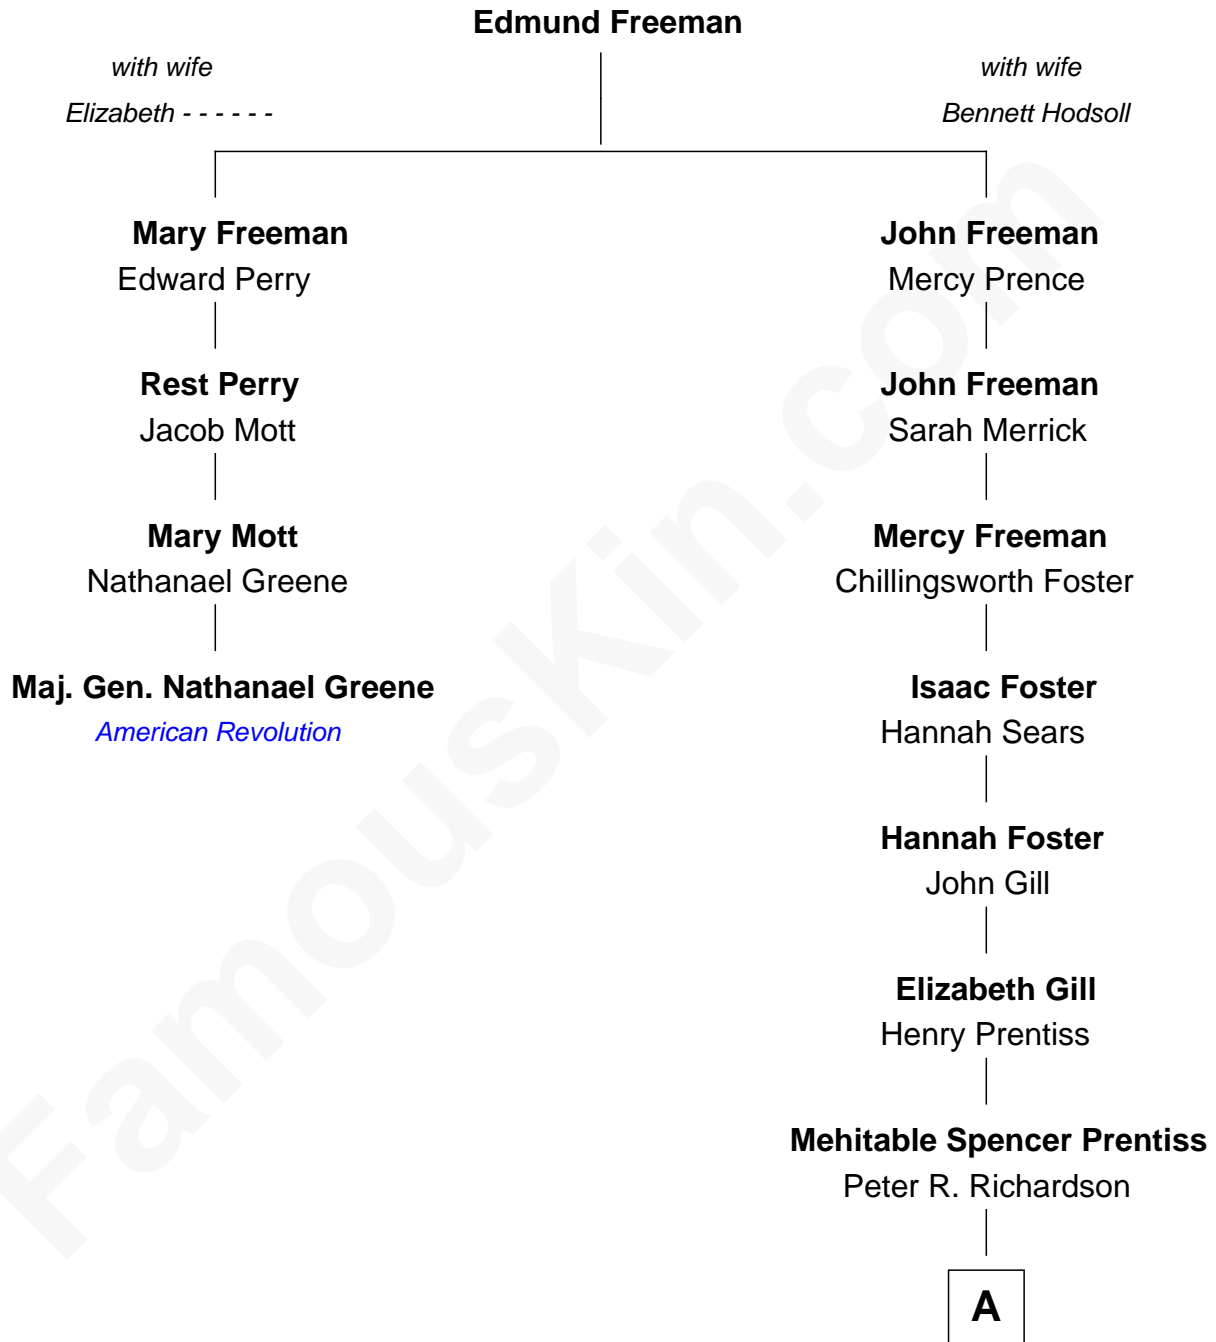

FamousKin.com
Relationship Chart of
Maj. Gen. Nathanael Greene
American Revolution

3rd cousin 7 times removed of

Bill Richardson
30th Governor of New Mexico

A

William Everett Richardson

Vesta Hodsdon

William Blaney Richardson

Rosaura Ojeda-Medero

William Blaine Richardson

María Luisa López-Collada

Bill Richardson

30th Governor of New Mexico