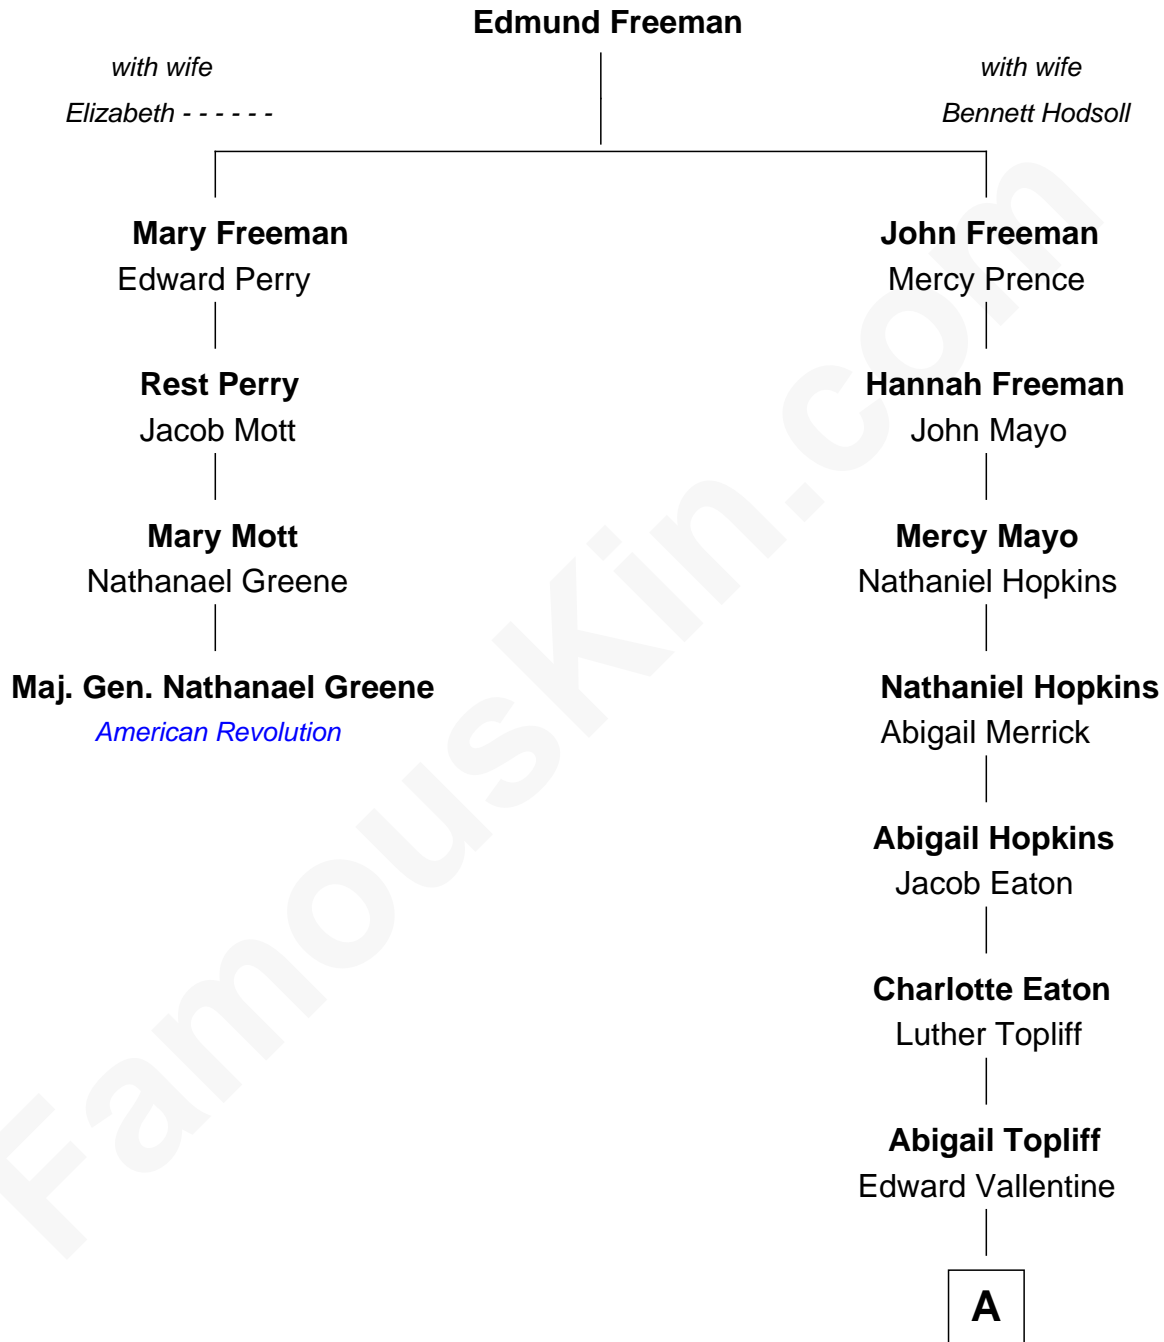

FamousKin.com
Relationship Chart of
Maj. Gen. Nathanael Greene
American Revolution

3rd cousin 9 times removed of

Lisa Marie Presley
Singer-Songwriter

A

Luther Topliff Valentine

Cynthia Elizabeth Tucker

Effie Lillian Valentine

Samuel David Davis

Lorraine Grace Davis

Albert Henry Iversen

Anna Lillian Iversen

James Frederick Wagner

Priscilla Ann Wagner

Elvis Presley

Lisa Marie Presley

Singer-Songwriter