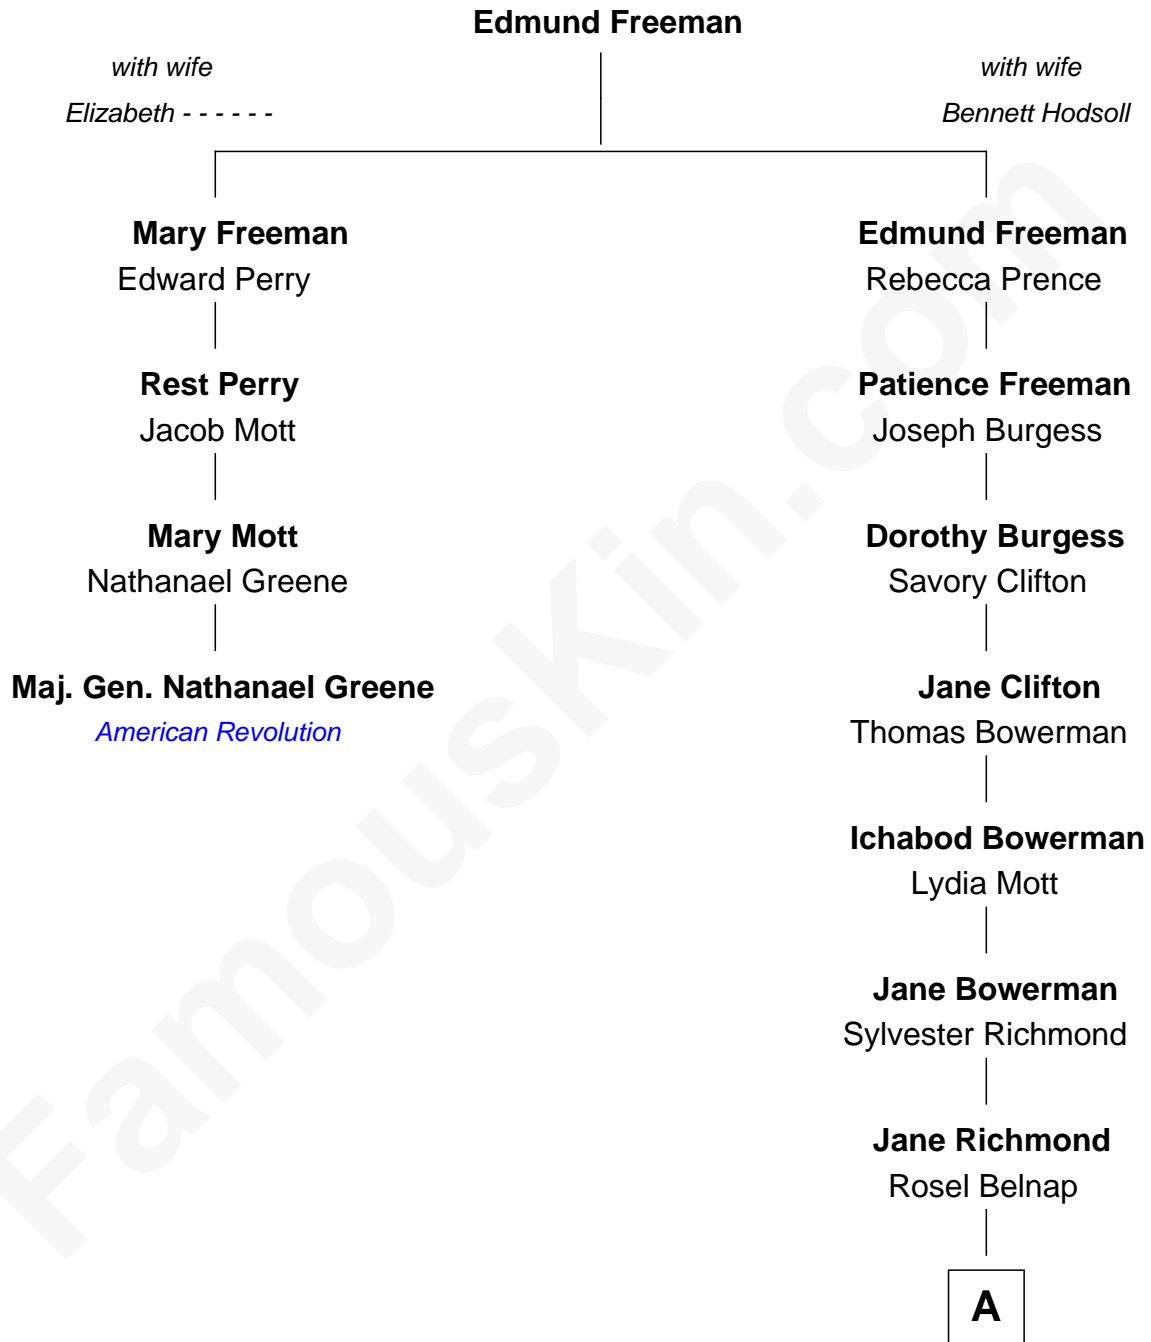

FamousKin.com
Relationship Chart of
Maj. Gen. Nathanael Greene
American Revolution

3rd cousin 9 times removed of

Danny Ainge
NBA Player and Coach

A

Gilbert Belnap

Adaline Knight

Gilbert Rosel Belnap

Sarah Jane Cole

Adeline Lorana Belnap

Heber Charles Ballantyne

Douglas Twain Ballantyne

Eva Ethel Rollins

Janet Kay Ballantyne

Donald Everett Ainge

Danny Ainge

NBA Player and Coach