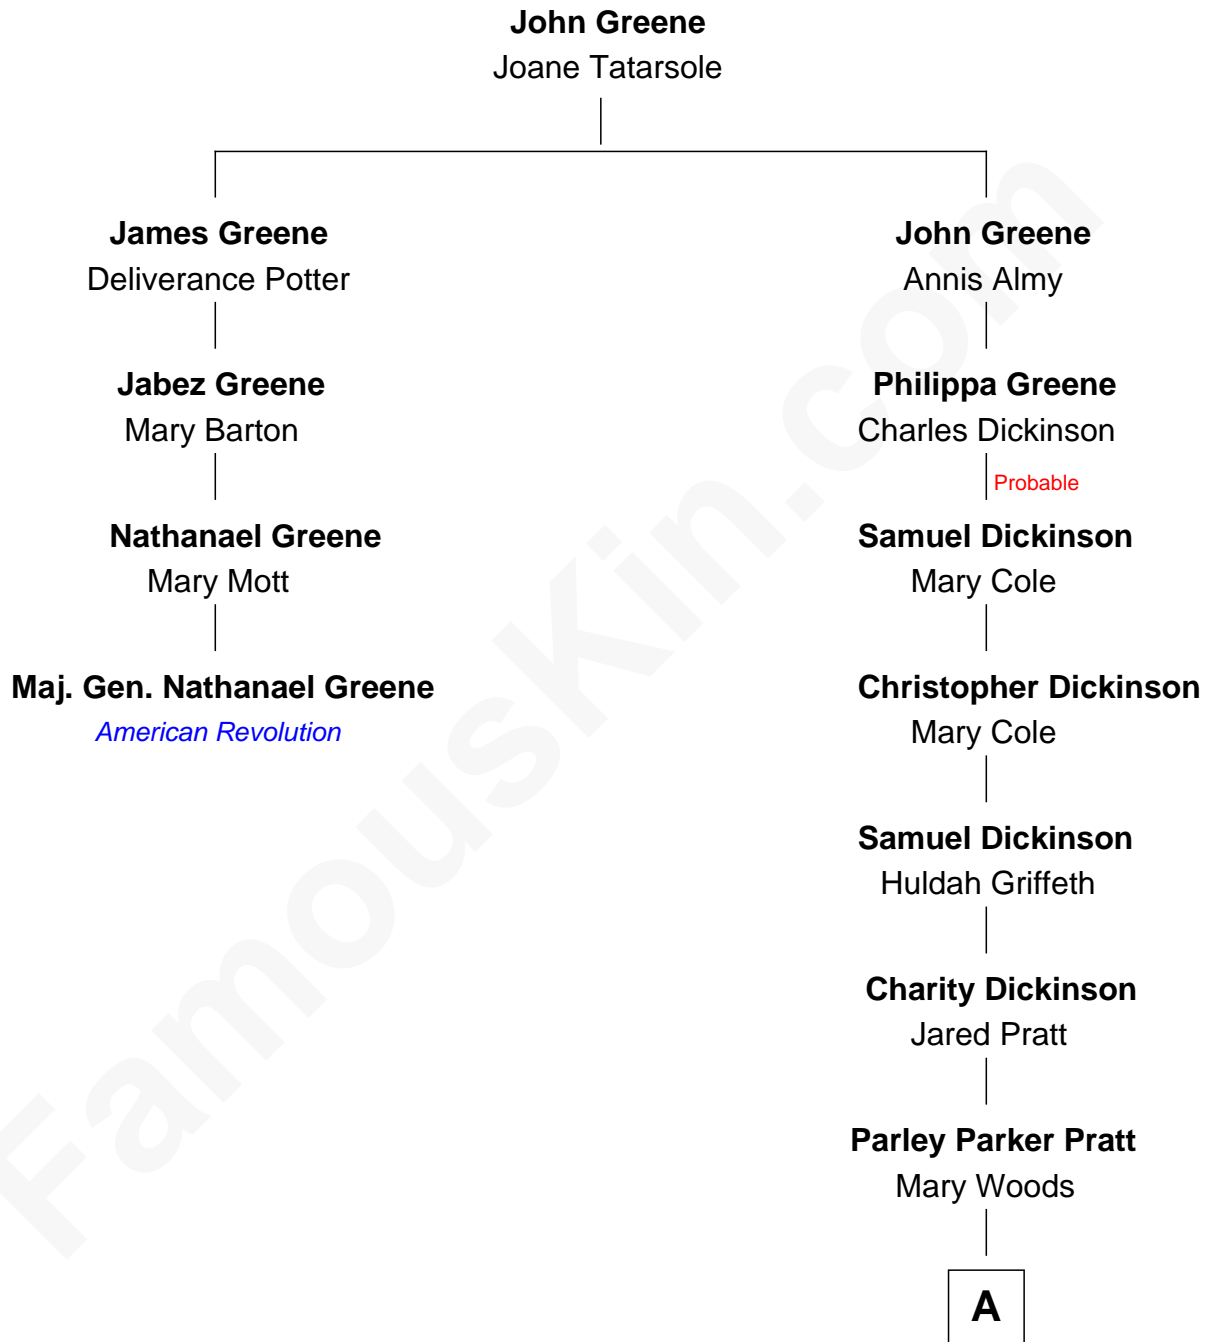

FamousKin.com
Relationship Chart of
Maj. Gen. Nathanael Greene
American Revolution

3rd cousin 7 times removed of
Mitt Romney
70th Governor of Massachusetts

A

—
Helaman Pratt

Anna Johanna Dorothy Wilcken

—
Anna Amelia Pratt

Gaskell Samuel Romney

—
George Wilcken Romney

Lenore Emily LaFount

—
Mitt Romney

70th Governor of Massachusetts