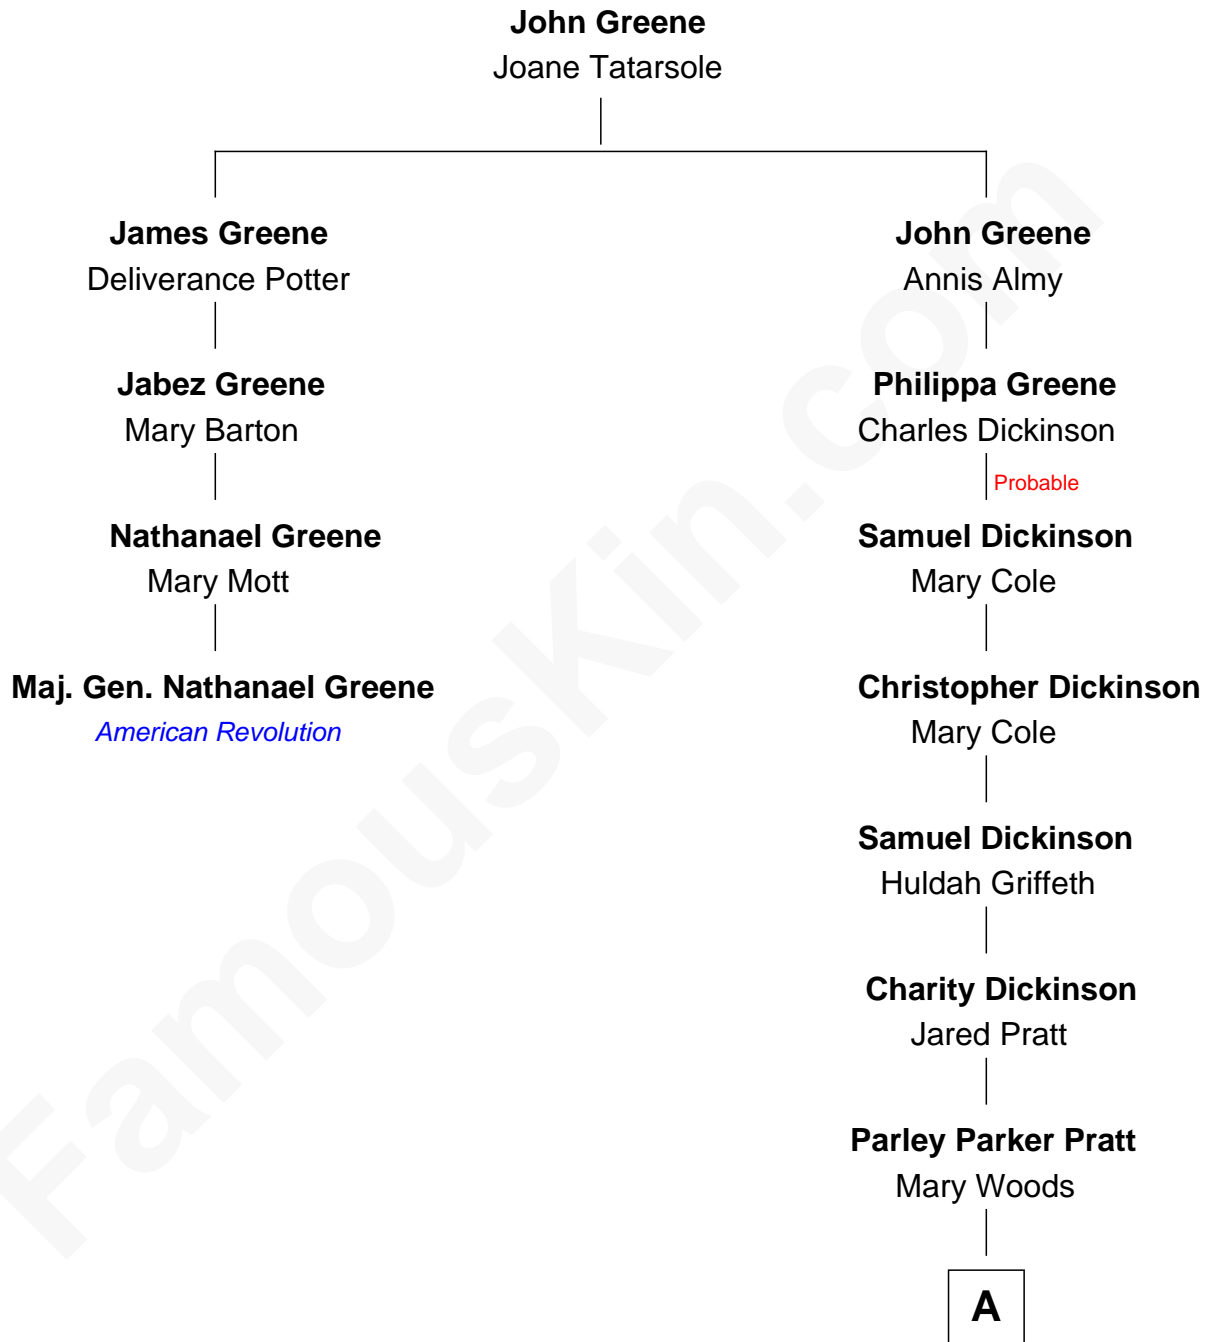

FamousKin.com
Relationship Chart of
Maj. Gen. Nathanael Greene
American Revolution

3rd cousin 6 times removed of
George Romney
43rd Governor of Michigan

A

—
Helaman Pratt

Anna Johanna Dorothy Wilcken

—
Anna Amelia Pratt

Gaskell Samuel Romney

—
George Romney

43rd Governor of Michigan

FamousKin.com