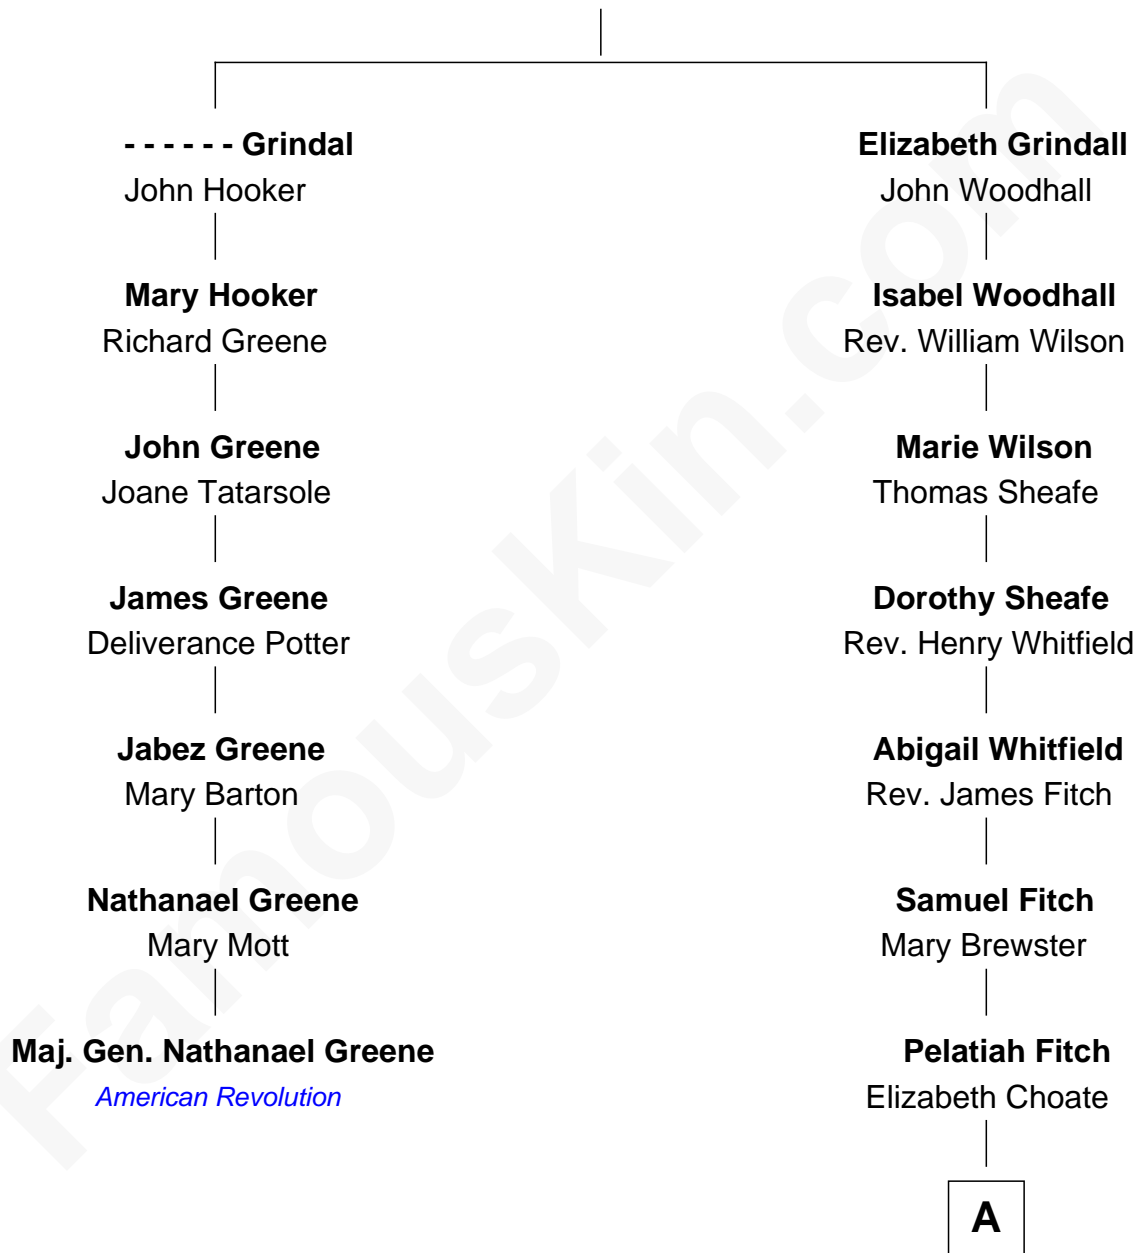

FamousKin.com
Relationship Chart of
Maj. Gen. Nathanael Greene
American Revolution

6th cousin 7 times removed of

Nelson Rockefeller
41st U.S. Vice-President

William Grindall

A

Elizabeth Fitch

Elijah Brewster

Elizabeth Brewster

Israel Morgan

Amy Morgan

Amos Chapman

Francis Morgan Chapman

Lucy Anne Truman

Abby Pearce Truman Chapman

Nelson Wilmarth Aldrich

Abby Greene Aldrich

John Davison Rockefeller

Nelson Rockefeller

41st U.S. Vice-President