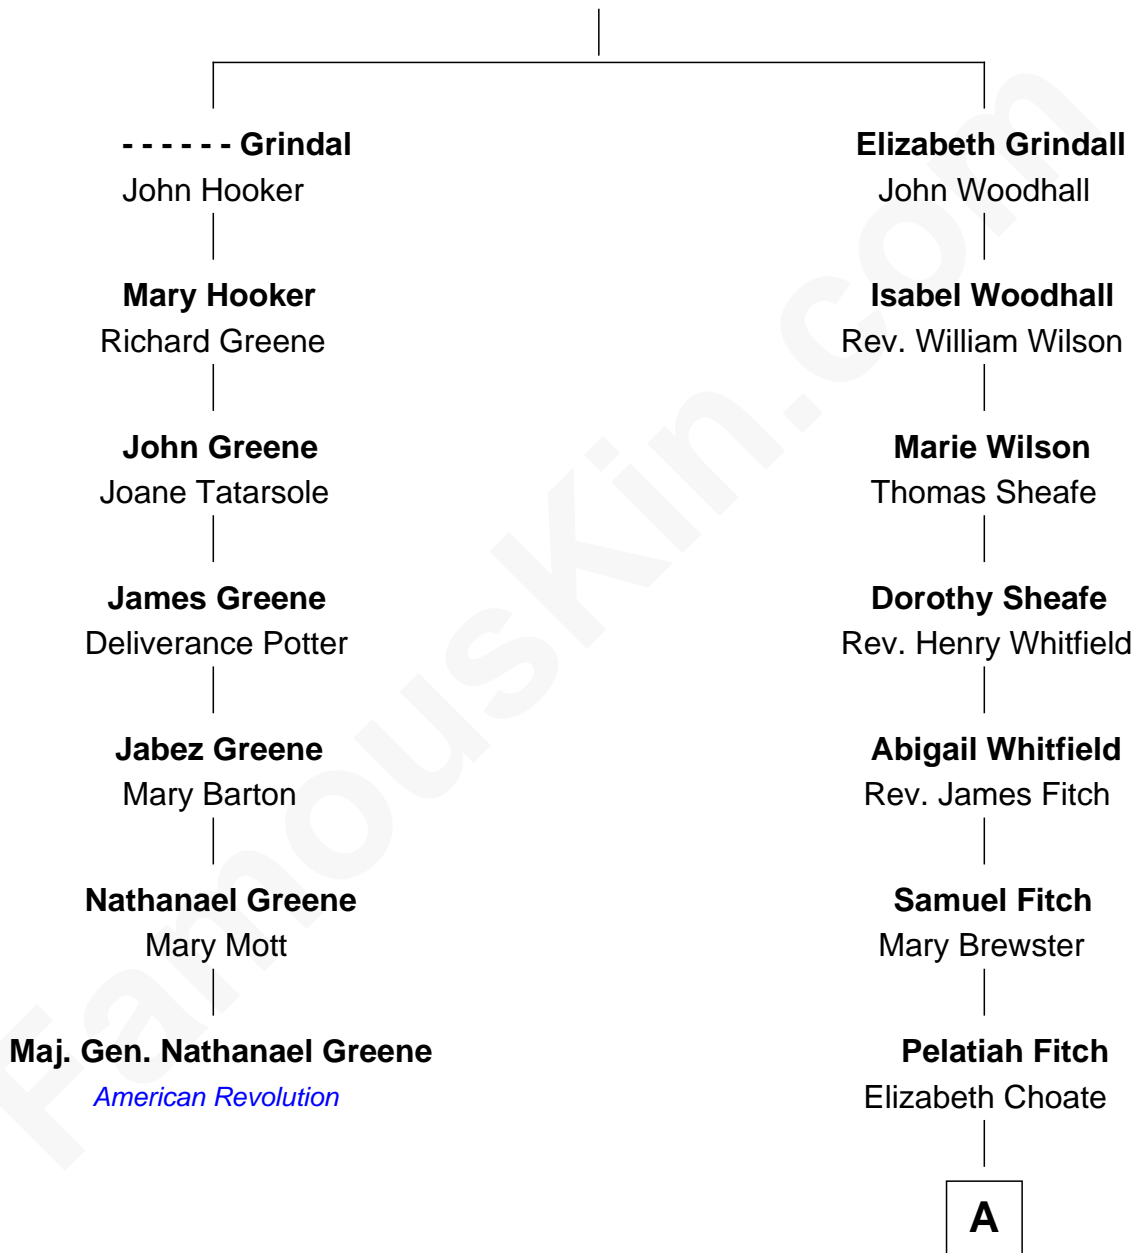

FamousKin.com
Relationship Chart of
Maj. Gen. Nathanael Greene
American Revolution

6th cousin 7 times removed of
Winthrop Rockefeller
37th Governor of Arkansas

William Grindall

A

Elizabeth Fitch

Elijah Brewster

Elizabeth Brewster

Israel Morgan

Amy Morgan

Amos Chapman

Francis Morgan Chapman

Lucy Anne Truman

Abby Pearce Truman Chapman

Nelson Wilmarth Aldrich

Abby Greene Aldrich

John Davison Rockefeller

Winthrop Rockefeller

37th Governor of Arkansas