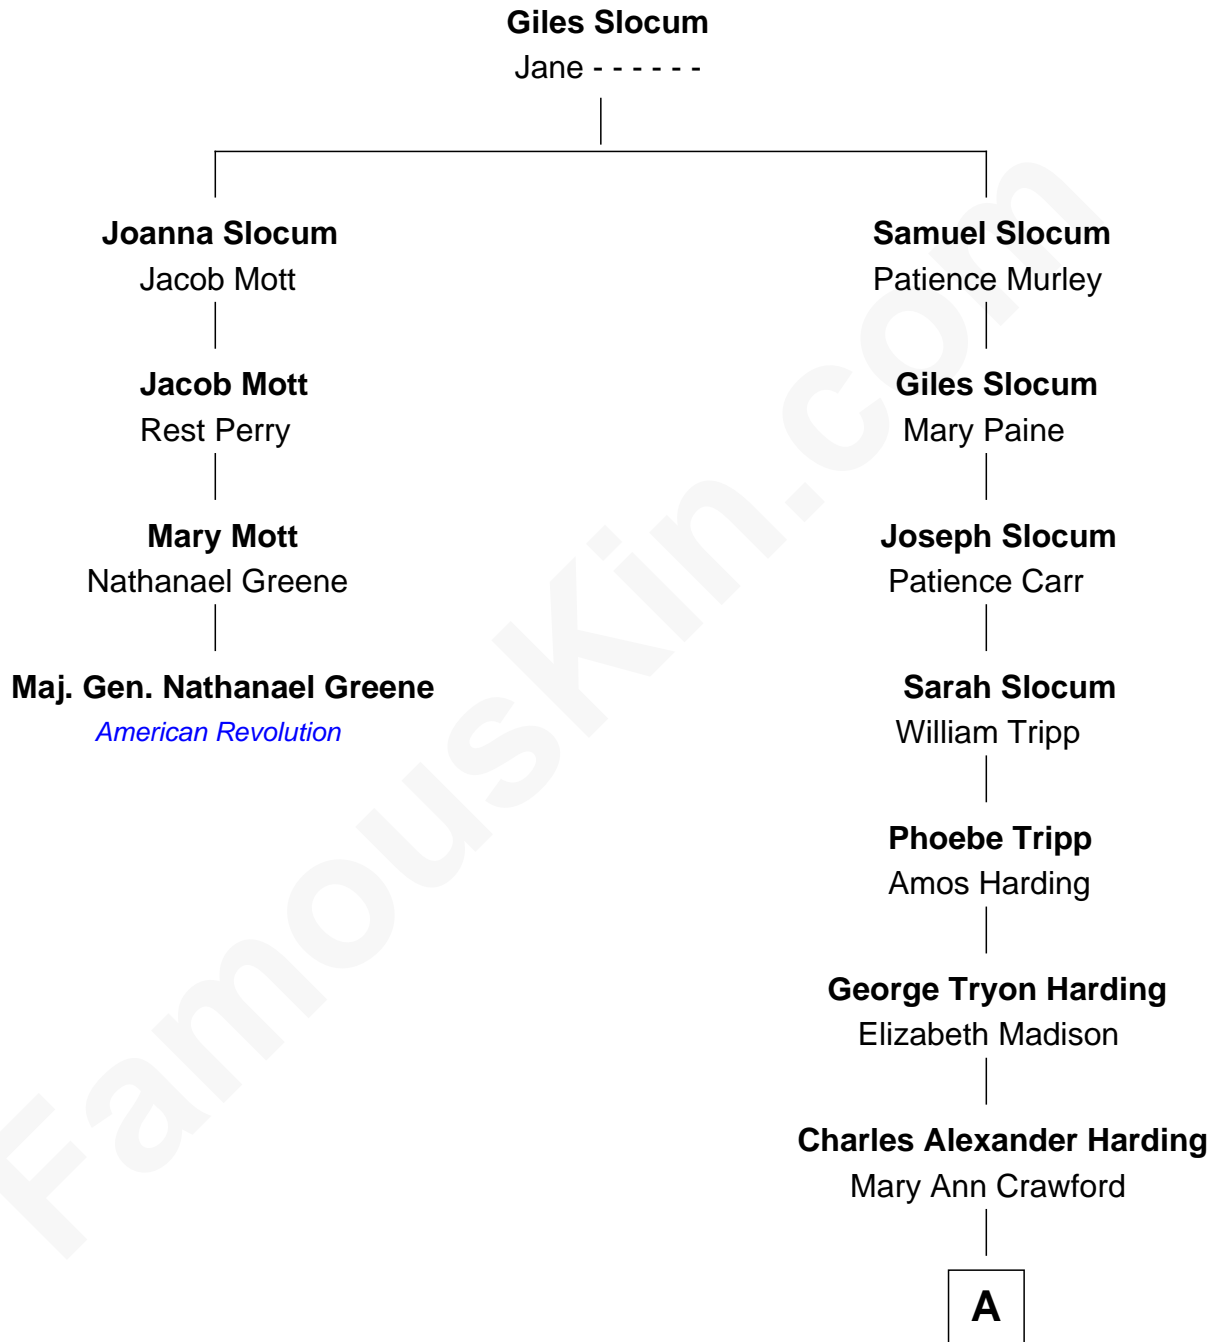

FamousKin.com
Relationship Chart of
Maj. Gen. Nathanael Greene
American Revolution

3rd cousin 5 times removed of

Warren G. Harding
29th U.S. President

A

Dr. George Tryon Harding
Phoebe Elizabeth Dickerson

Warren G. Harding
29th U.S. President

FamousKin.com