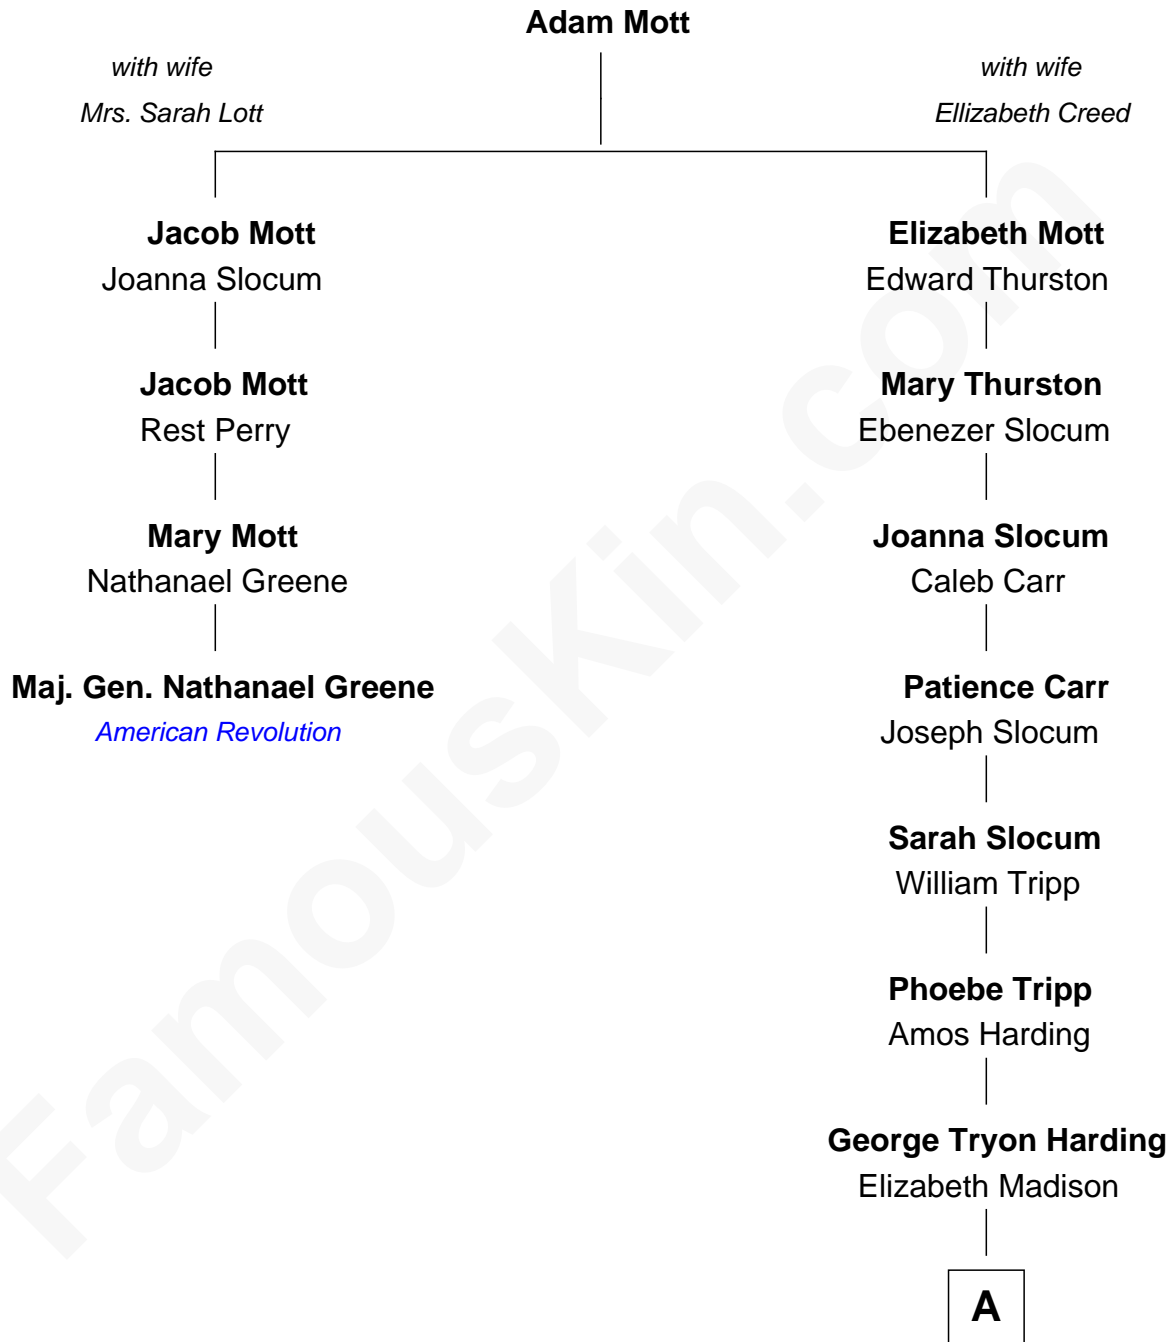

FamousKin.com
Relationship Chart of
Maj. Gen. Nathanael Greene
American Revolution

3rd cousin 6 times removed of

Warren G. Harding
29th U.S. President

A

Charles Alexander Harding

Mary Ann Crawford

Dr. George Tryon Harding

Phoebe Elizabeth Dickerson

Warren G. Harding

29th U.S. President

FamousKin.com