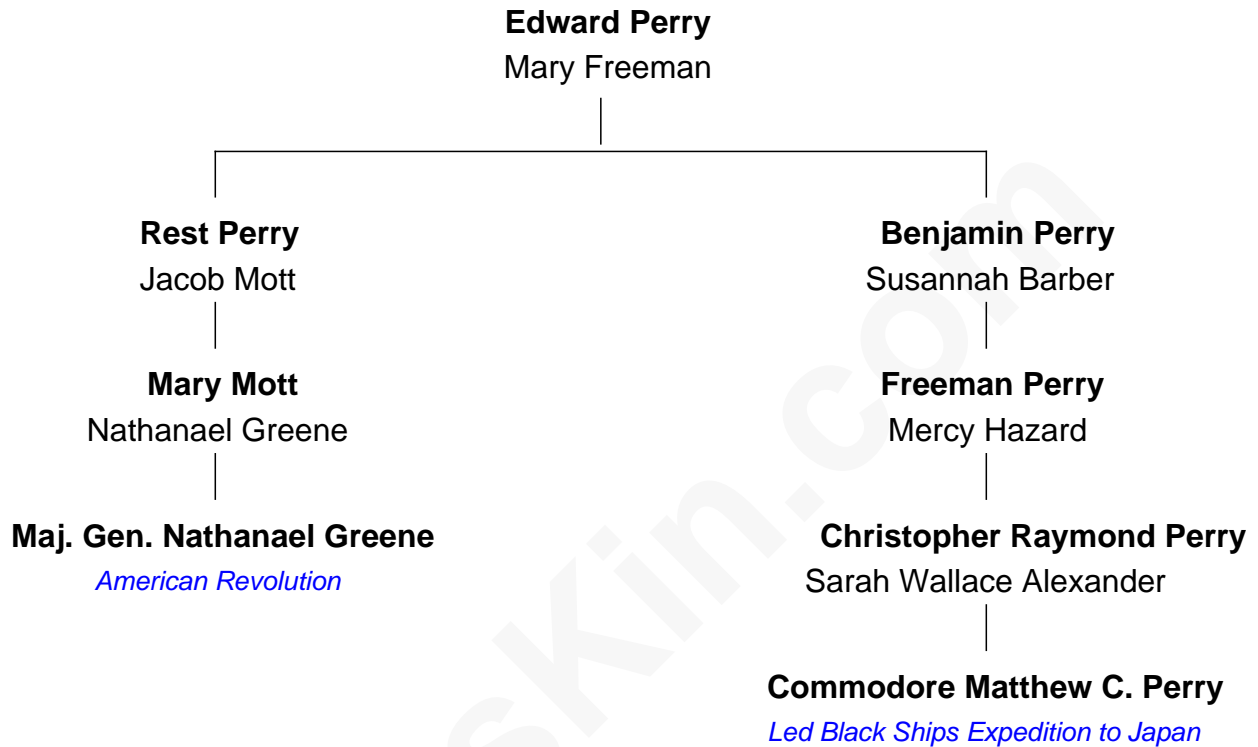

FamousKin.com
Relationship Chart of
Maj. Gen. Nathanael Greene
American Revolution

2nd cousin 1 time removed of

Commodore Matthew C. Perry
Led Black Ships Expedition to Japan

Nathanael Greene photo by [Charles Willson Peale](#)