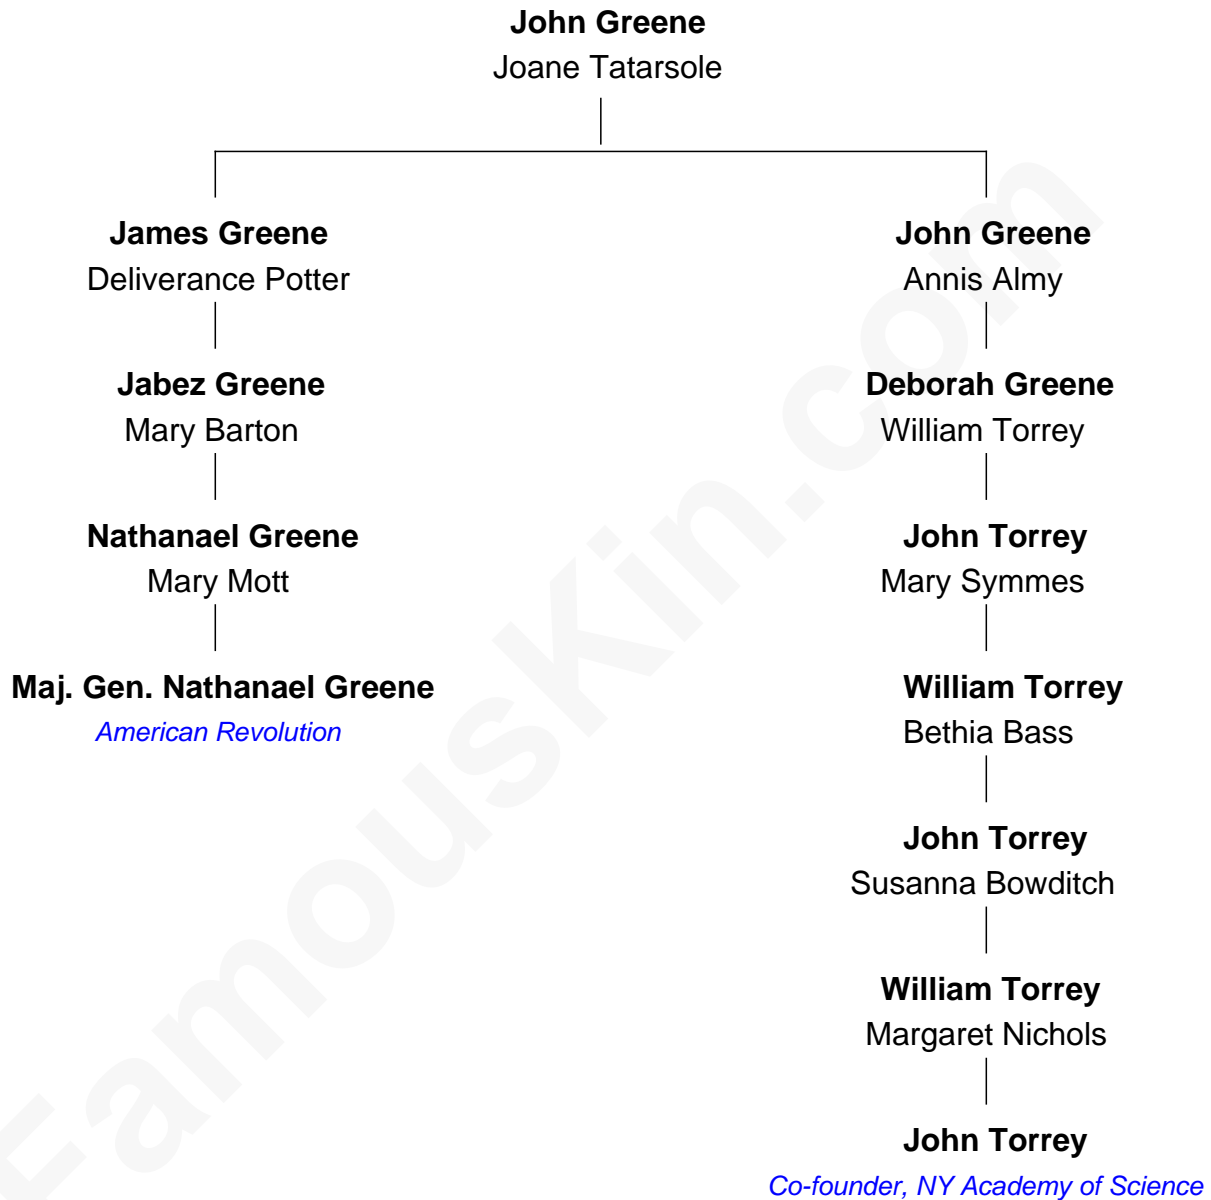

**FamousKin.com**  
**Relationship Chart of**  
**Maj. Gen. Nathanael Greene**  
*American Revolution*

3rd cousin 3 times removed of

**John Torrey**  
*Co-founder, NY Academy of Science*

Nathanael Greene photo by [Charles Willson Peale](#)