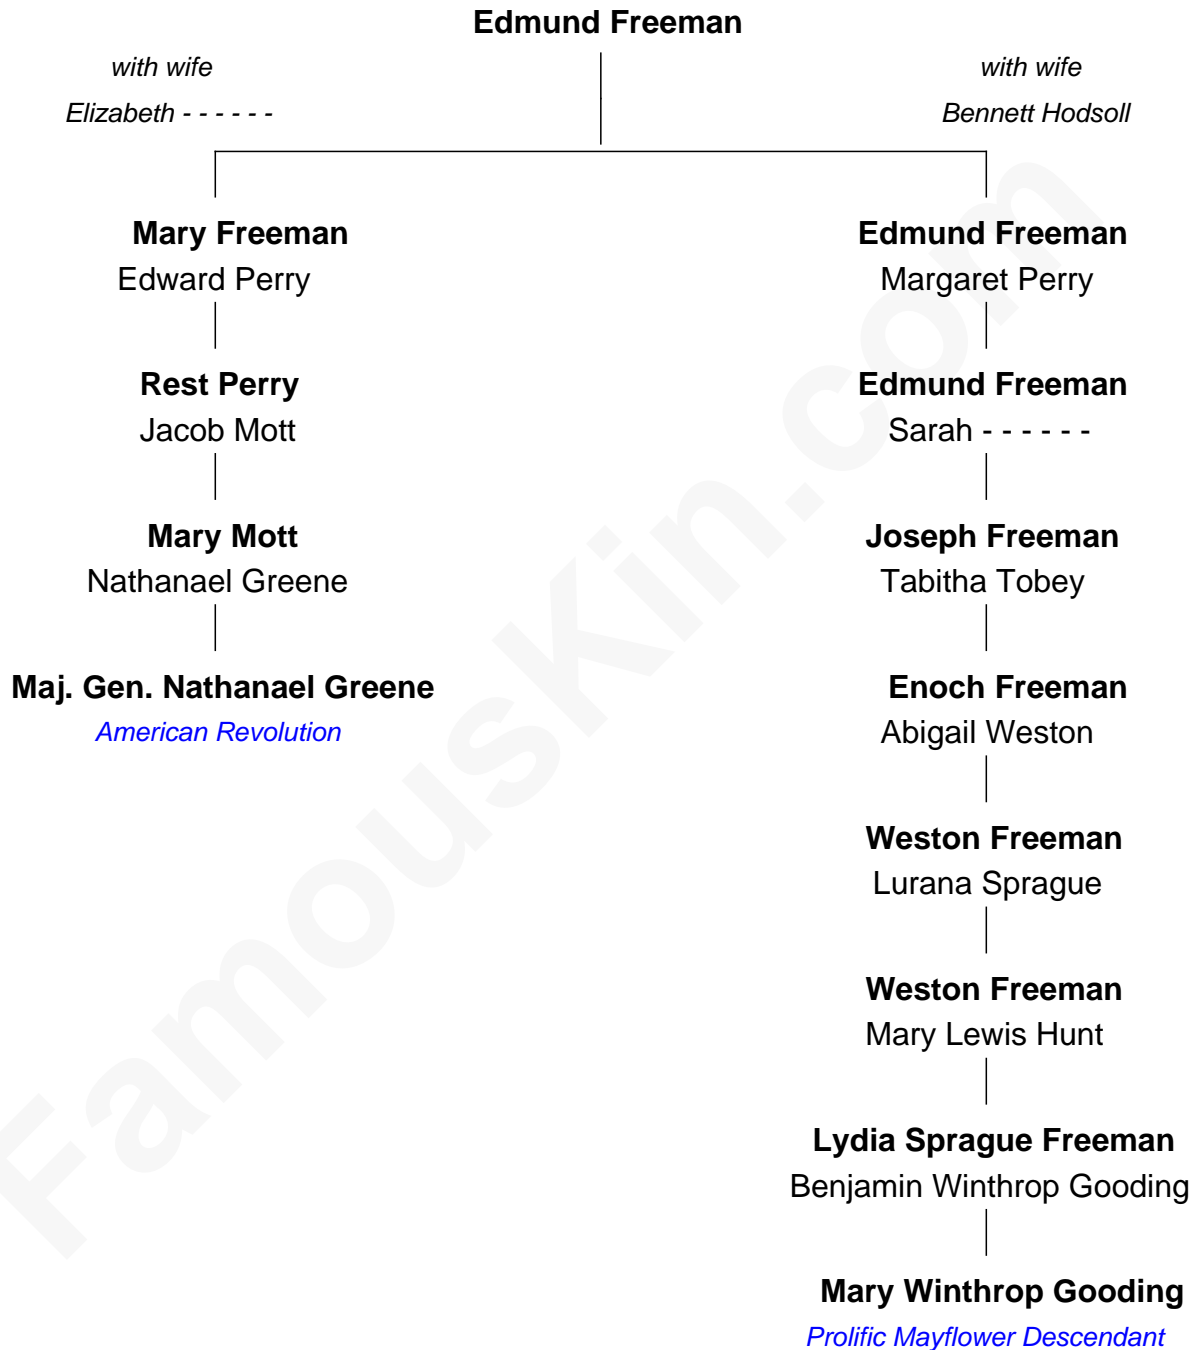

FamousKin.com
Relationship Chart of
Maj. Gen. Nathanael Greene
American Revolution

3rd cousin 4 times removed of

Mary Winthrop Gooding
Prolific Mayflower Descendant

Nathanael Greene photo by [Charles Willson Peale](#)