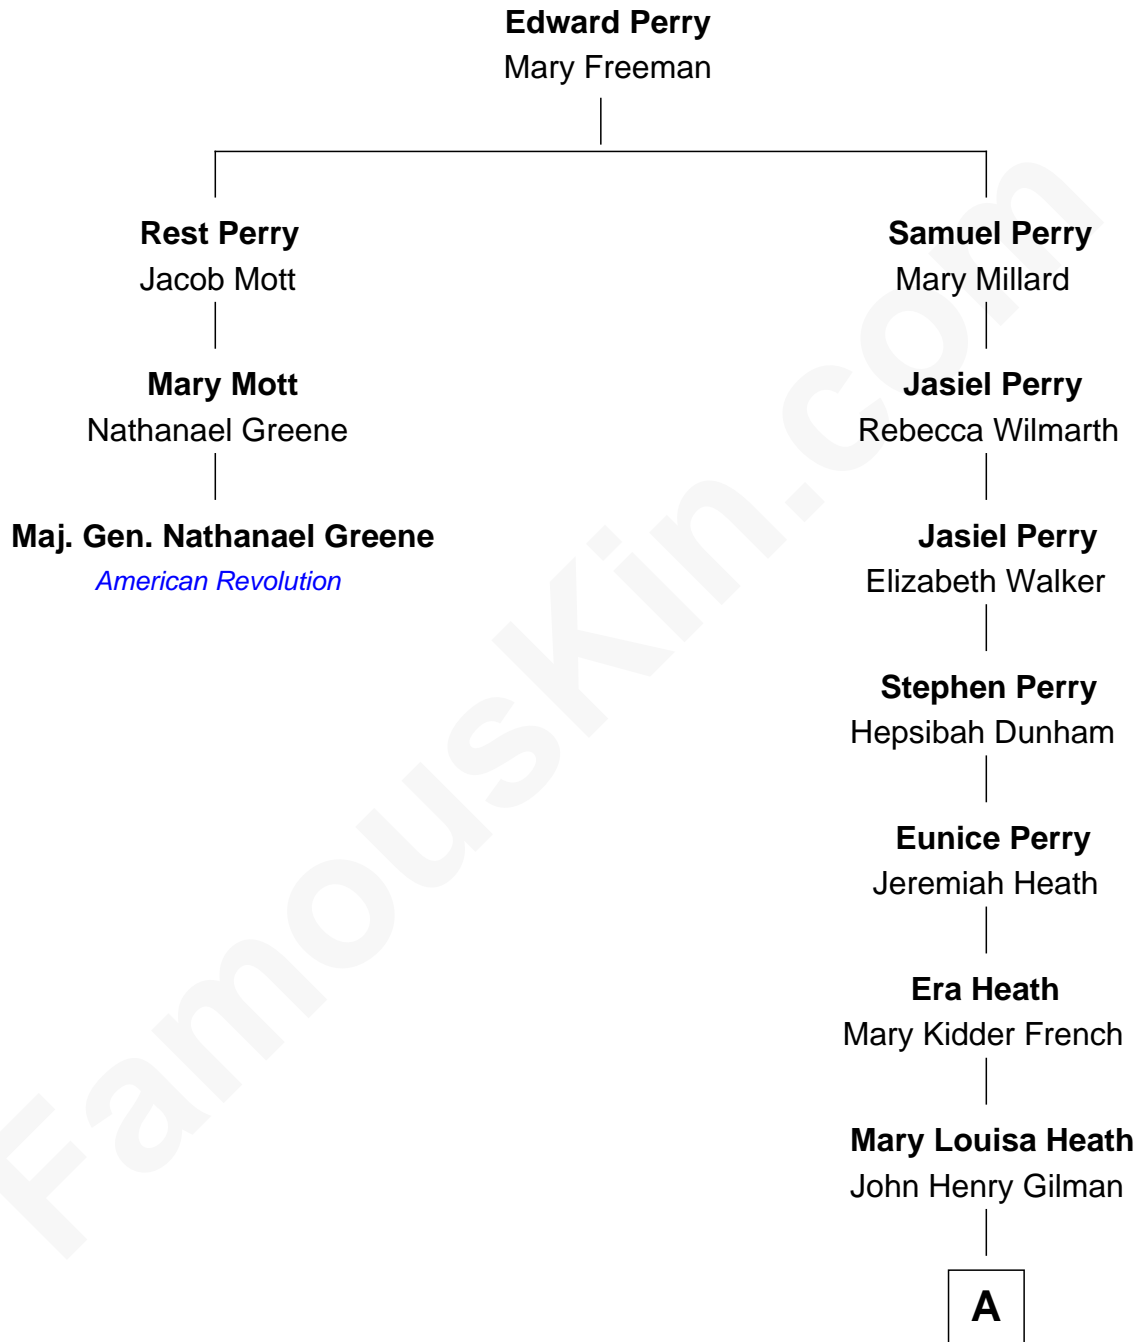

FamousKin.com
Relationship Chart of
Maj. Gen. Nathanael Greene
American Revolution

2nd cousin 6 times removed of
Frank G. Allen
51st Governor of Massachusetts

A

Abbie Louise Gilman

Frank Mitchell Allen

Frank G. Allen

51st Governor of Massachusetts

FamousKin.com