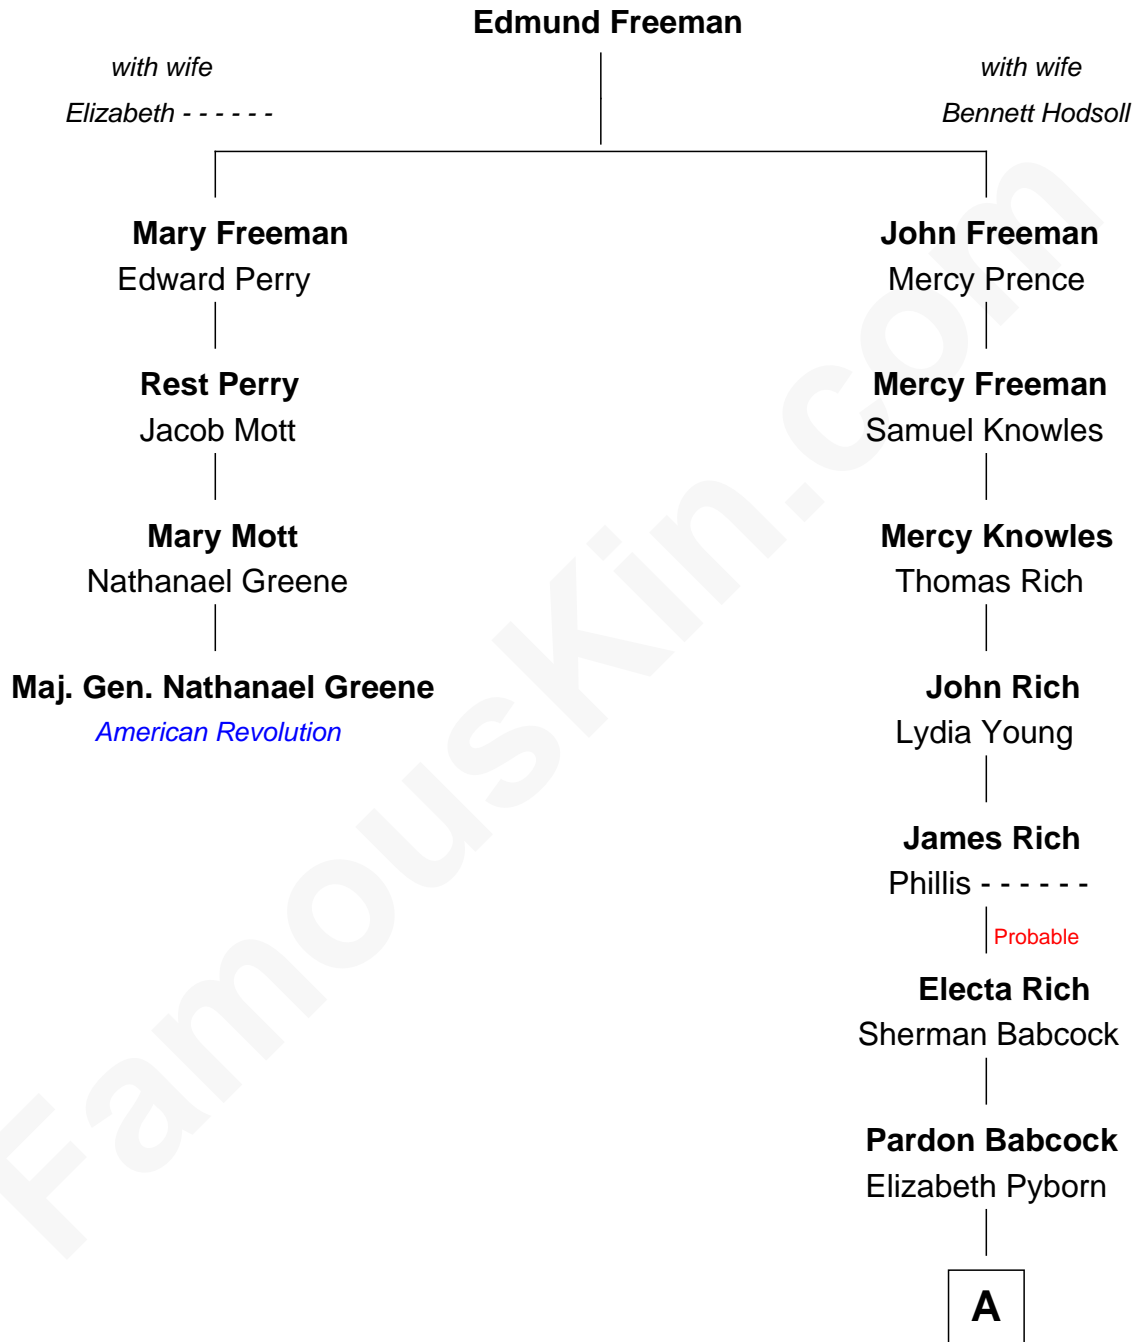

FamousKin.com
Relationship Chart of
Maj. Gen. Nathanael Greene
American Revolution

3rd cousin 9 times removed of

Kate Hudson
TV and Movie Actress

A

|
James Harvey Babcock

Sarah A. Williams

|
Samuel Alonzo Babcock

Sessie A. Holmes

|
Blanche Viola Babcock

John Lucas Hudson

|
William Louis Hudson

Eleanor Nancy Salerno

|
William Louis Hudson

Goldie Jeanne Hawn

|
Kate Hudson