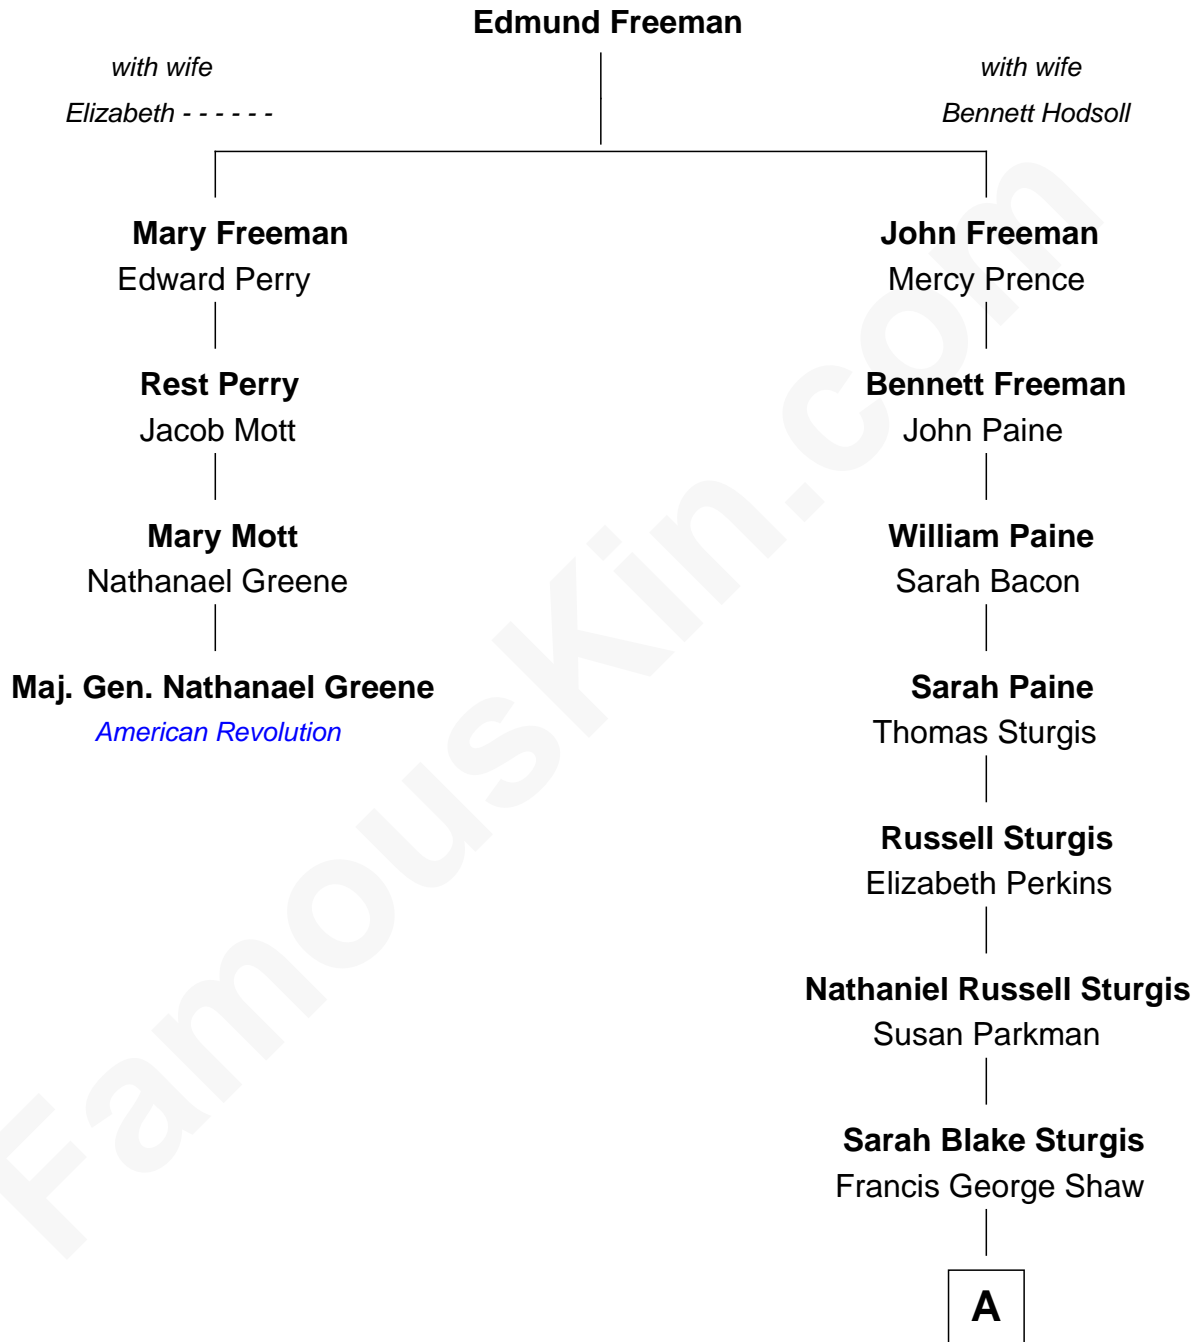

FamousKin.com

Relationship Chart of

Maj. Gen. Nathanael Greene

American Revolution

3rd cousin 8 times removed of

Kyra Sedgwick
TV and Movie Actress

A

—
Susanna Shaw

Robert Bowne Minturn

—
Sarah May Minturn

Henry Dwight Sedgwick

—
Robert Minturn Sedgwick

Helen Peabody

—
Henry Dwight Sedgwick

Patricia Ann Rosenwald

—
Kyra Sedgwick