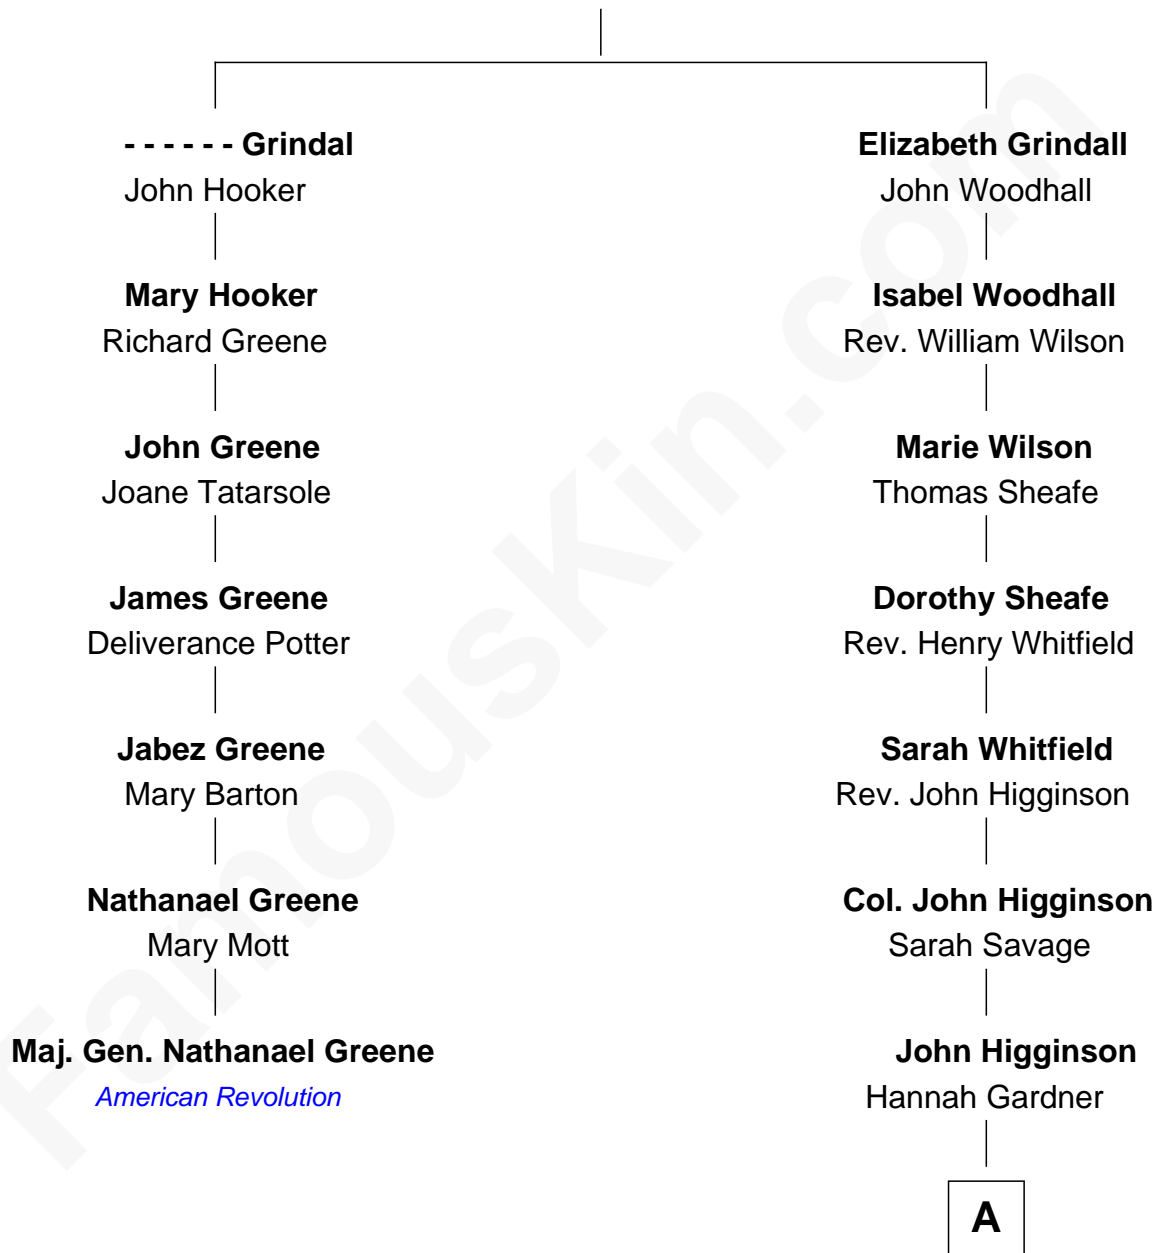

FamousKin.com
Relationship Chart of
Maj. Gen. Nathanael Greene
American Revolution

6th cousin 10 times removed of

Kyra Sedgwick
TV and Movie Actress

William Grindall

A

John Higginson

Ruth Boardman

Elizabeth Higginson

Joseph Cabot

Elizabeth Cabot

Joseph Lee

Nathaniel Cabot Lee

Mary Ann Cabot

John Clarke Lee

Harriet Paine Rose

Marianne Cabot Lee