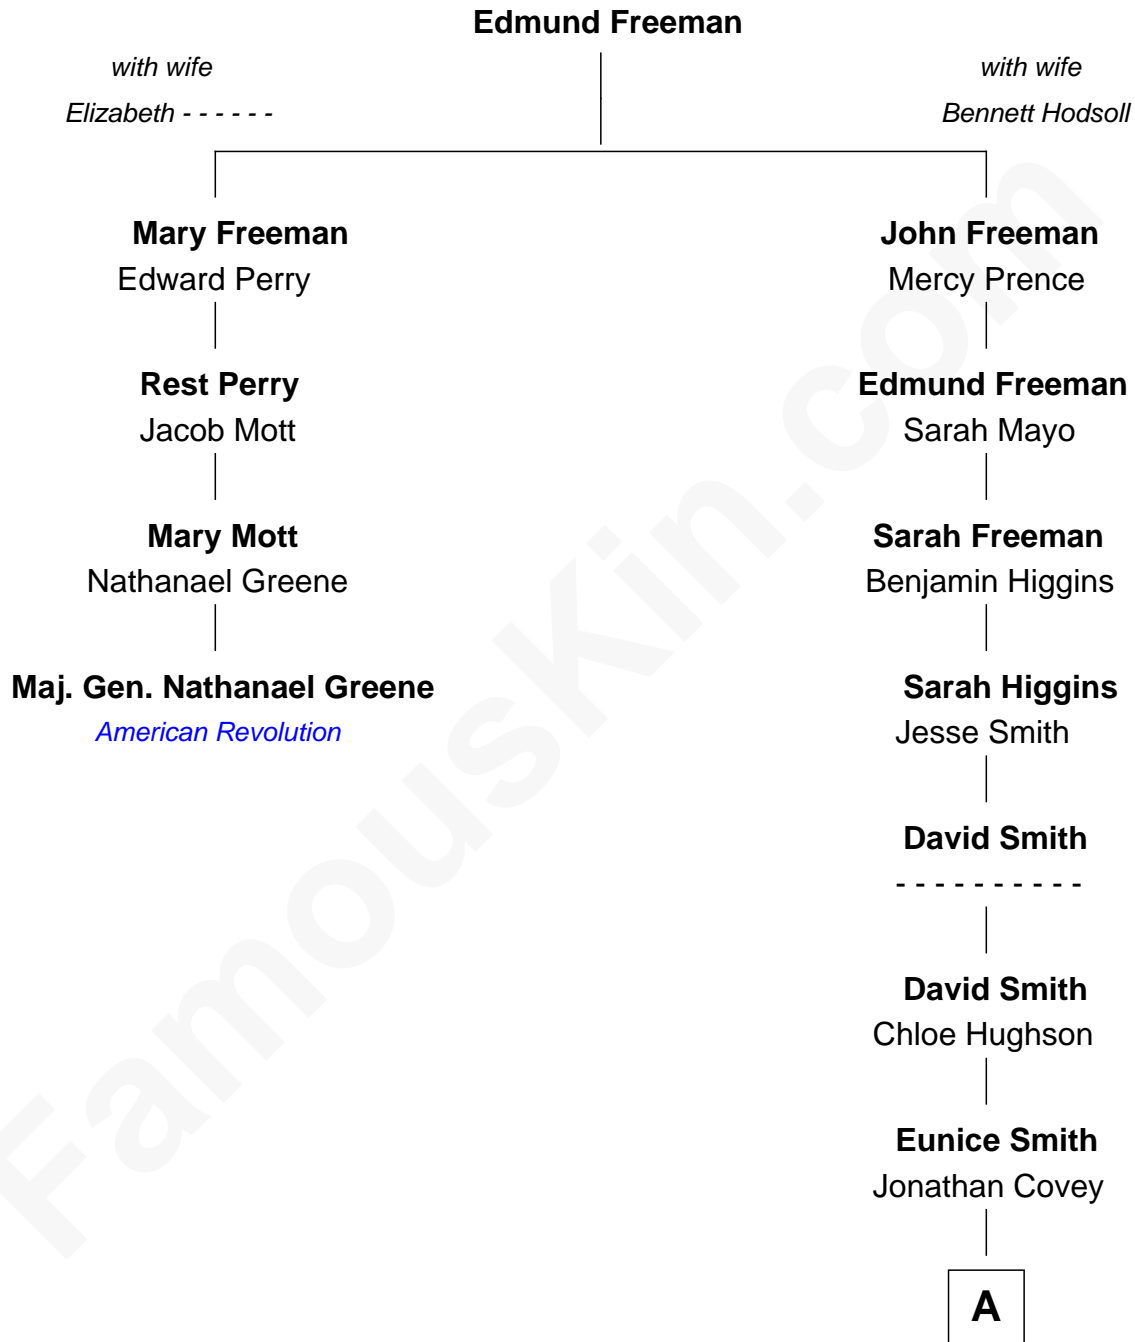

**FamousKin.com**  
**Relationship Chart of**  
**Maj. Gen. Nathanael Greene**  
*American Revolution*

3rd cousin 10 times removed of

**Lindsay Wagner**  
*TV and Movie Actress*

**A**

**Eliza Covey**

Sereign Cleveland

**Van Rensselaer Cleveland**

Sarah Jane Shelhammer

**Aaron John Cleveland**

Louisa Josephine McComas

**Verna M. Cleveland**

Ralph Oscar Wagner

**Virgil Oscar Wagner**

Alice Ellen Nowells

**Billy Nowells Wagner**

Marilyn Louise Thrasher

**Lindsay Wagner**

*TV and Movie Actress*