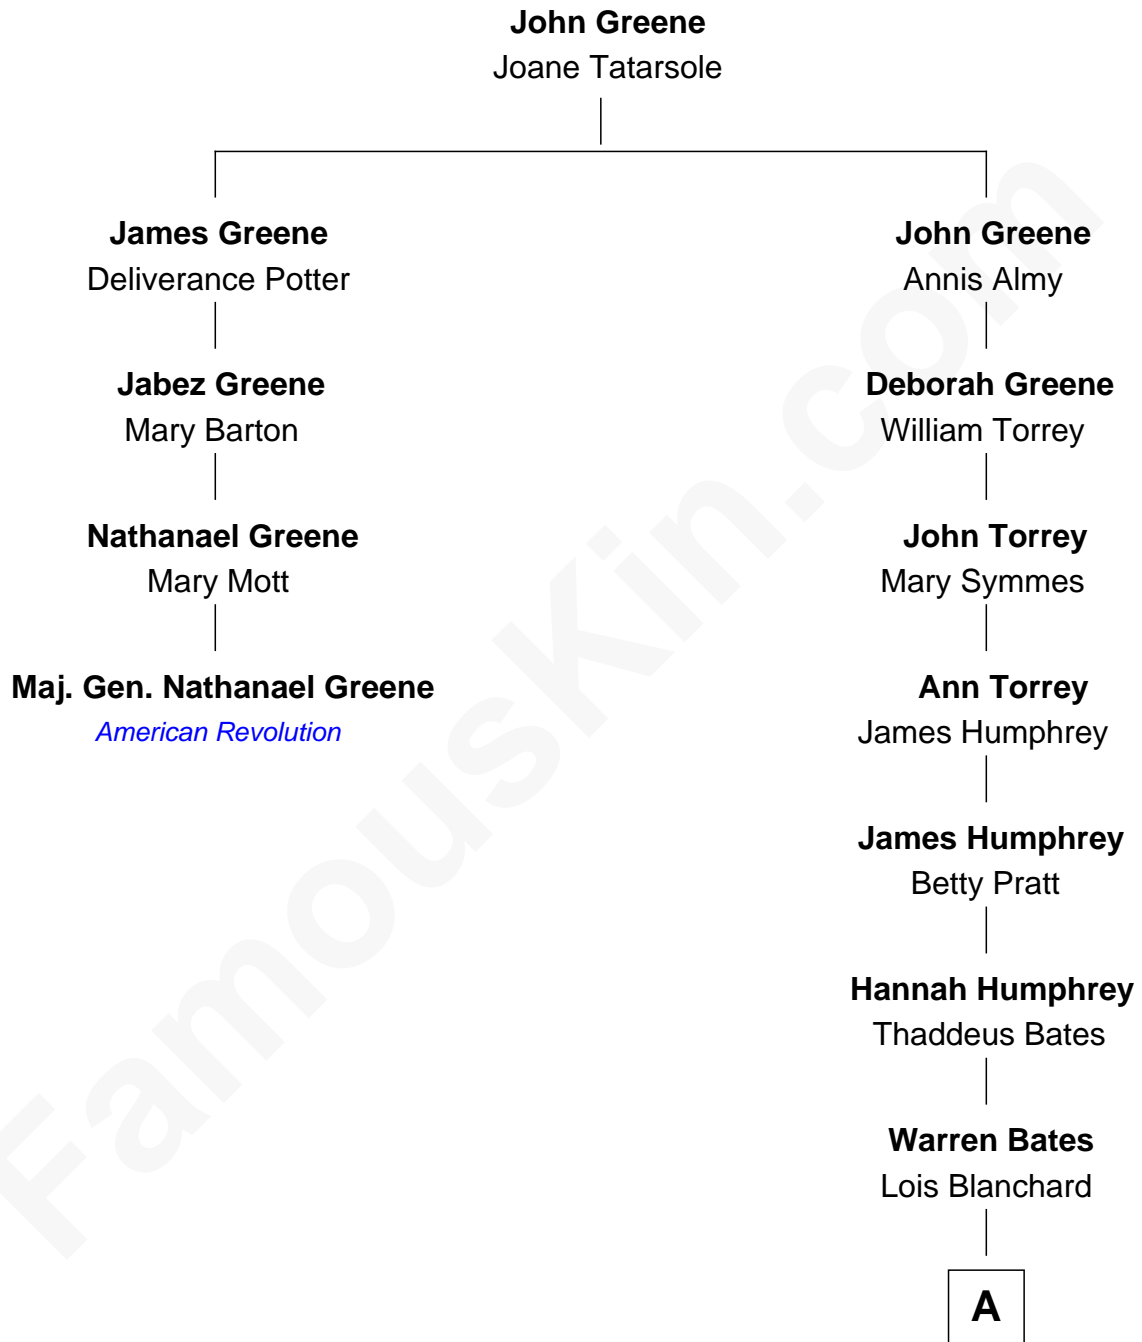

**FamousKin.com**  
**Relationship Chart of**  
**Maj. Gen. Nathanael Greene**  
*American Revolution*

3rd cousin 8 times removed of

**Hal Holbrook**  
*TV and Movie Actor*

**A**

—  
**Jane White Bates**

Allen Vining

—  
**Lois Bates Vining**

George Holbrook

—  
**Allen Vining Holbrook**

Minnie Alberta Rowe

—  
**Harold Rowe Holbrook**

Aileen R. Davenport

—  
**Hal Holbrook**

*TV and Movie Actor*