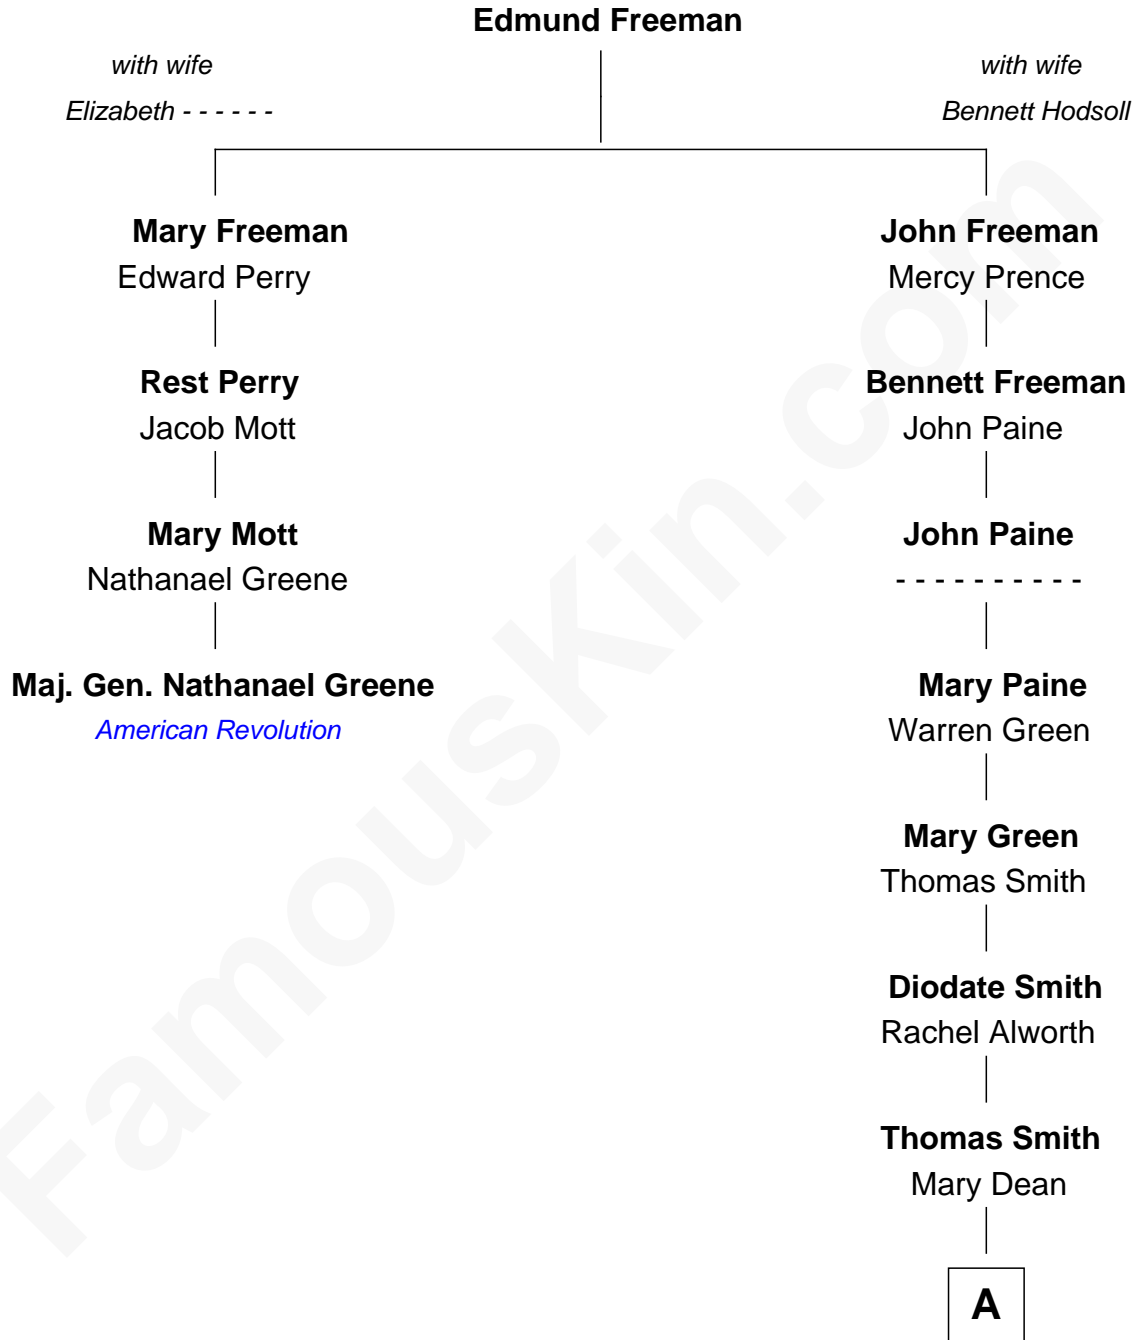

**FamousKin.com**  
**Relationship Chart of**  
**Maj. Gen. Nathanael Greene**  
*American Revolution*

3rd cousin 8 times removed of

**Susan Dey**

*TV and Movie Actress*

**A**

**Andrew J. Smith**  
Josephine A. Green

**Thomas Bradley Smith**  
Edith May Hallock

**Josephine Emery Smith**  
Maurice Robert Dey

**Robert Smith Dey**  
Ruth Pyle Doremus

**Susan Dey**  
*TV and Movie Actress*