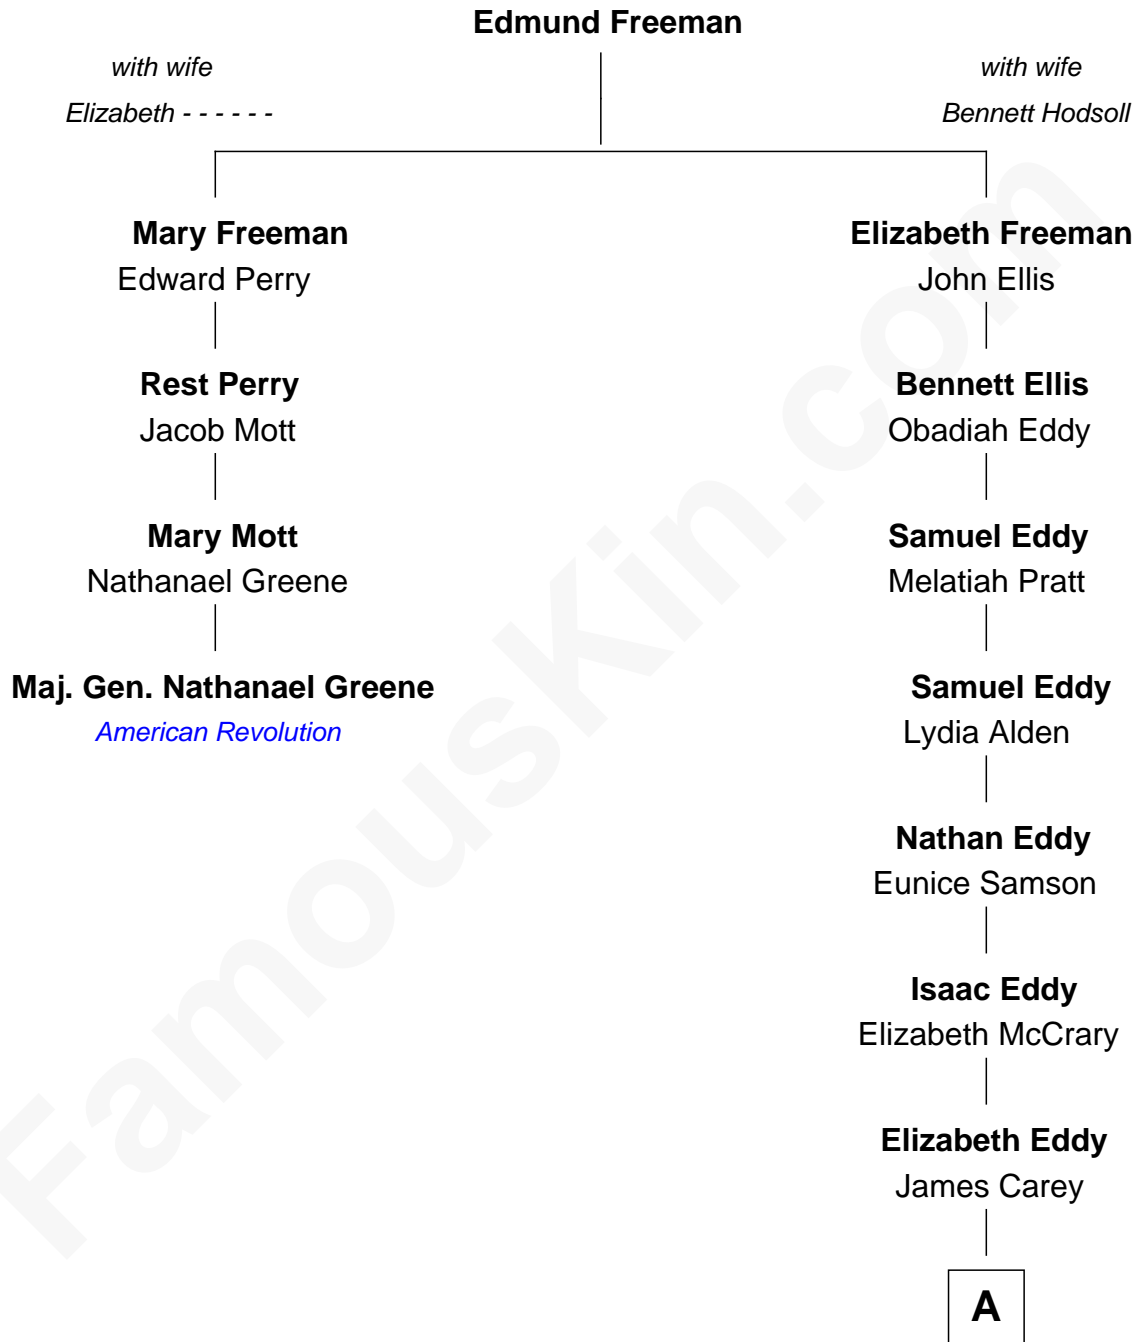

**FamousKin.com**  
**Relationship Chart of**  
**Maj. Gen. Nathanael Greene**  
*American Revolution*

3rd cousin 9 times removed of

**Ali Wentworth**  
*TV Actress and Comedienne*

**A**

**Eunice Odell Carey**  
Benjamin Townsend Morgan

**Fred William Morgan**  
Mary Allen Wright

**Agnes Josephine Morgan**  
Charles Arthur Tilt

**Mary Agnes Tilt**  
Frederic Clay Bartlett

**Eric Bartlett Wentworth**  
Mable Bryant Hobart

**Ali Wentworth**  
*TV Actress and Comedienne*