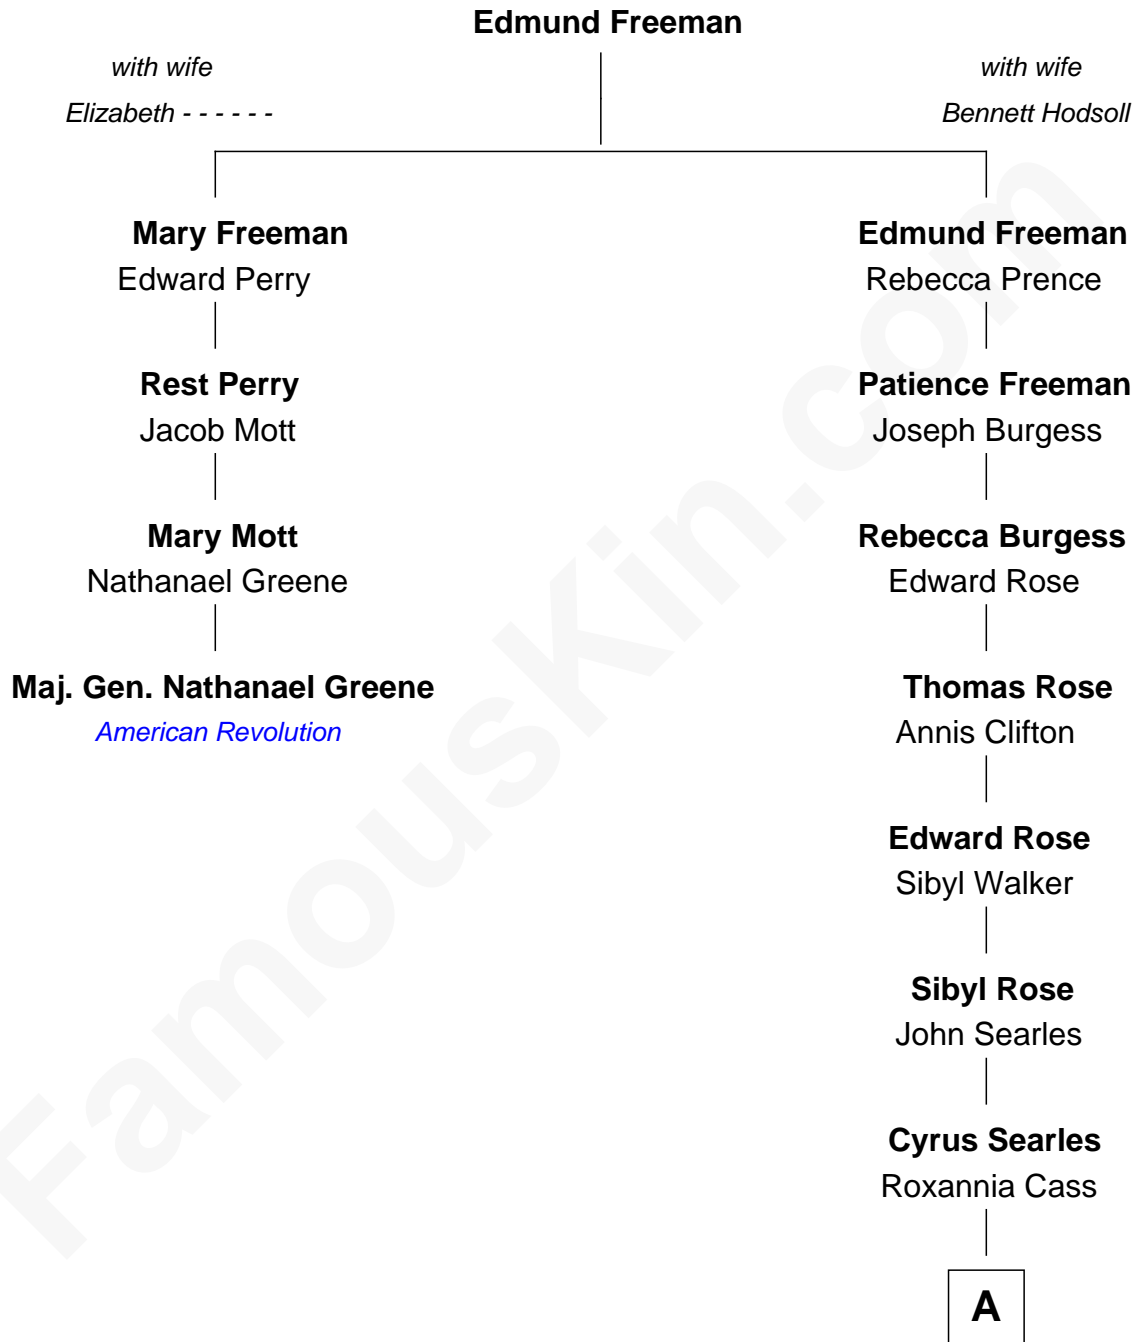

**FamousKin.com**  
**Relationship Chart of**  
**Maj. Gen. Nathanael Greene**  
*American Revolution*

3rd cousin 9 times removed of

**Aaron Paul**  
*TV and Movie Actor*

**A**

**Mariah D. Searles**  
Henry Irwin Sturtevant

**Joel Benton Sturtevant**  
Margaret Annabelle Crane

**Rev. Leon Robert Sturtevant**  
Ethel M. Walker

**Leon Robert Sturtevant**  
Verna Lee Webb

**Robert Lee Sturtevant**  
Darla Rae Haynes

**Aaron Paul**  
*TV and Movie Actor*