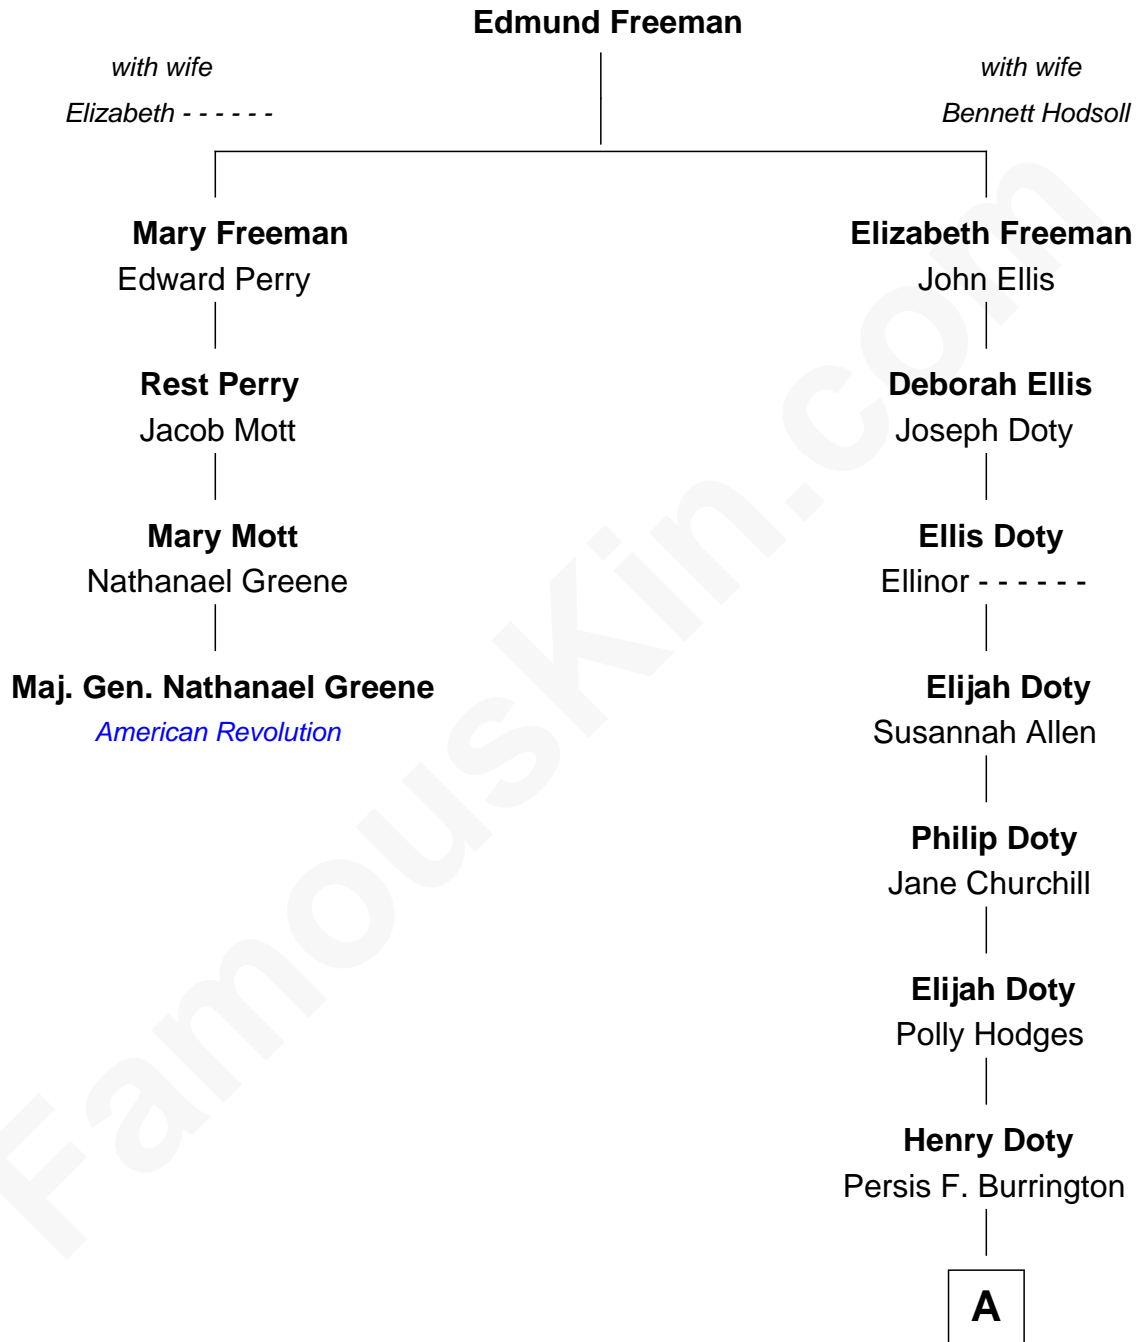

FamousKin.com
Relationship Chart of
Maj. Gen. Nathanael Greene
American Revolution

3rd cousin 9 times removed of
Shannon Woodward
TV and Movie Actress

A

Henry Sylvester Doty

Mary E. Bradley

Barto Evelyn Doty

Katie Emily Frederick

Edna Mary Doty

Roy Colefax Woodward

Gary Allen Woodward

Norma Corrine Swedlund

Steven Gary Woodward

Kathleen Andrea West

Shannon Woodward