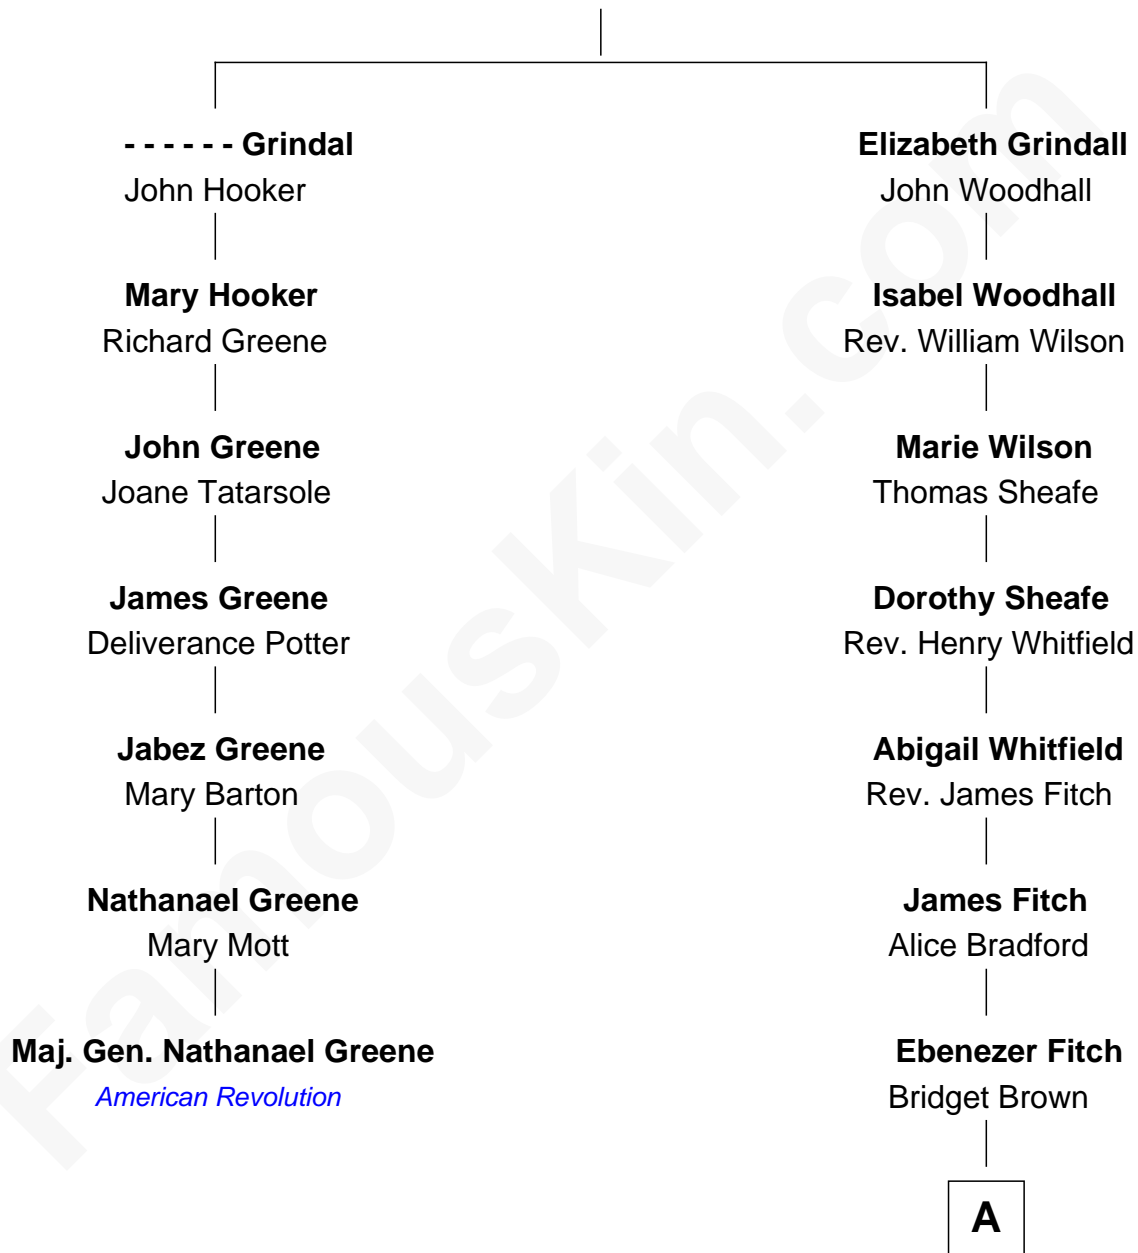

FamousKin.com
Relationship Chart of
Maj. Gen. Nathanael Greene
American Revolution

6th cousin 7 times removed of
James B. A. Robertson
4th Governor of Oklahoma

William Grindall

A

Eleazer Fitch

Zerviah Wales

Zerviah Fitch

Amaziah Wright

Ebenezer Wright

Anna Galusha

Rev. William Henry Wright

Almira Durham

Horace Wright

Maria Elizabeth Williams

Clarissa Martha Wright

James Brooks Ayers Robertson

James B. A. Robertson

4th Governor of Oklahoma