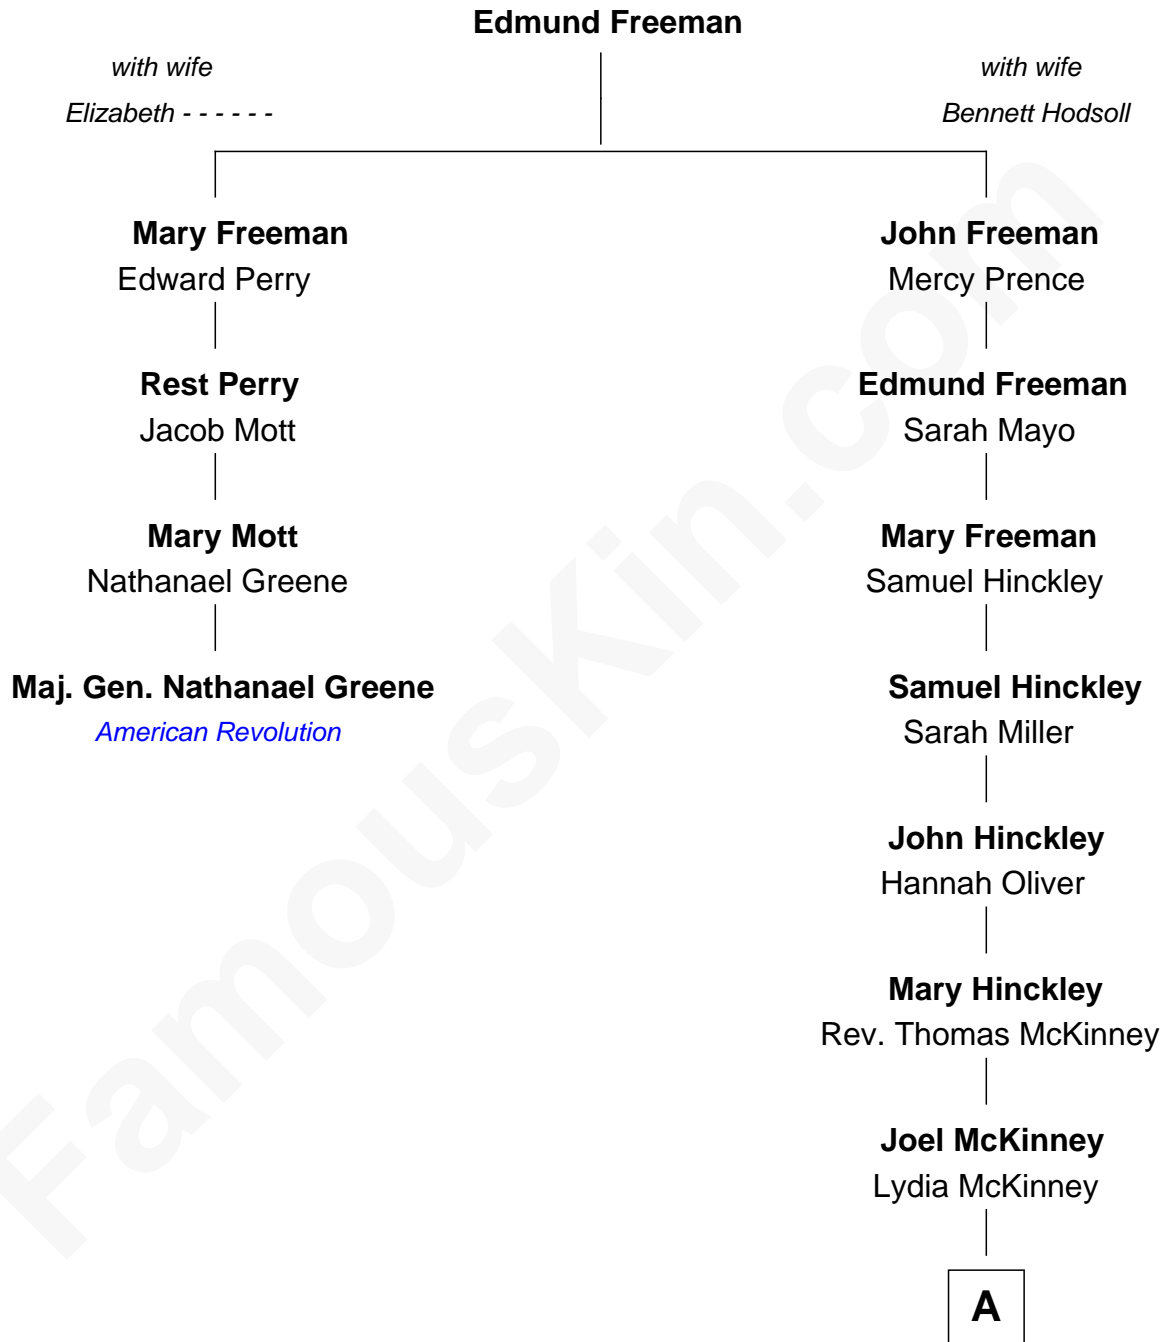

**FamousKin.com**  
**Relationship Chart of**  
**Maj. Gen. Nathanael Greene**  
*American Revolution*

3rd cousin 9 times removed of  
**Tamera Mowry**  
*TV Actress*

**A**

**Ann McKinney**

Russell Mowry

**George McKay Mowry**

Sarah Jane Crocker

**George Rodney Mowry**

Isabella May Ferguson

**Mahlon Henry Mowry**

Bernice I. O'Halloran

**Timothy John Mowry**

Darlene Renee Flowers

**Tamera Mowry**

*TV Actress*